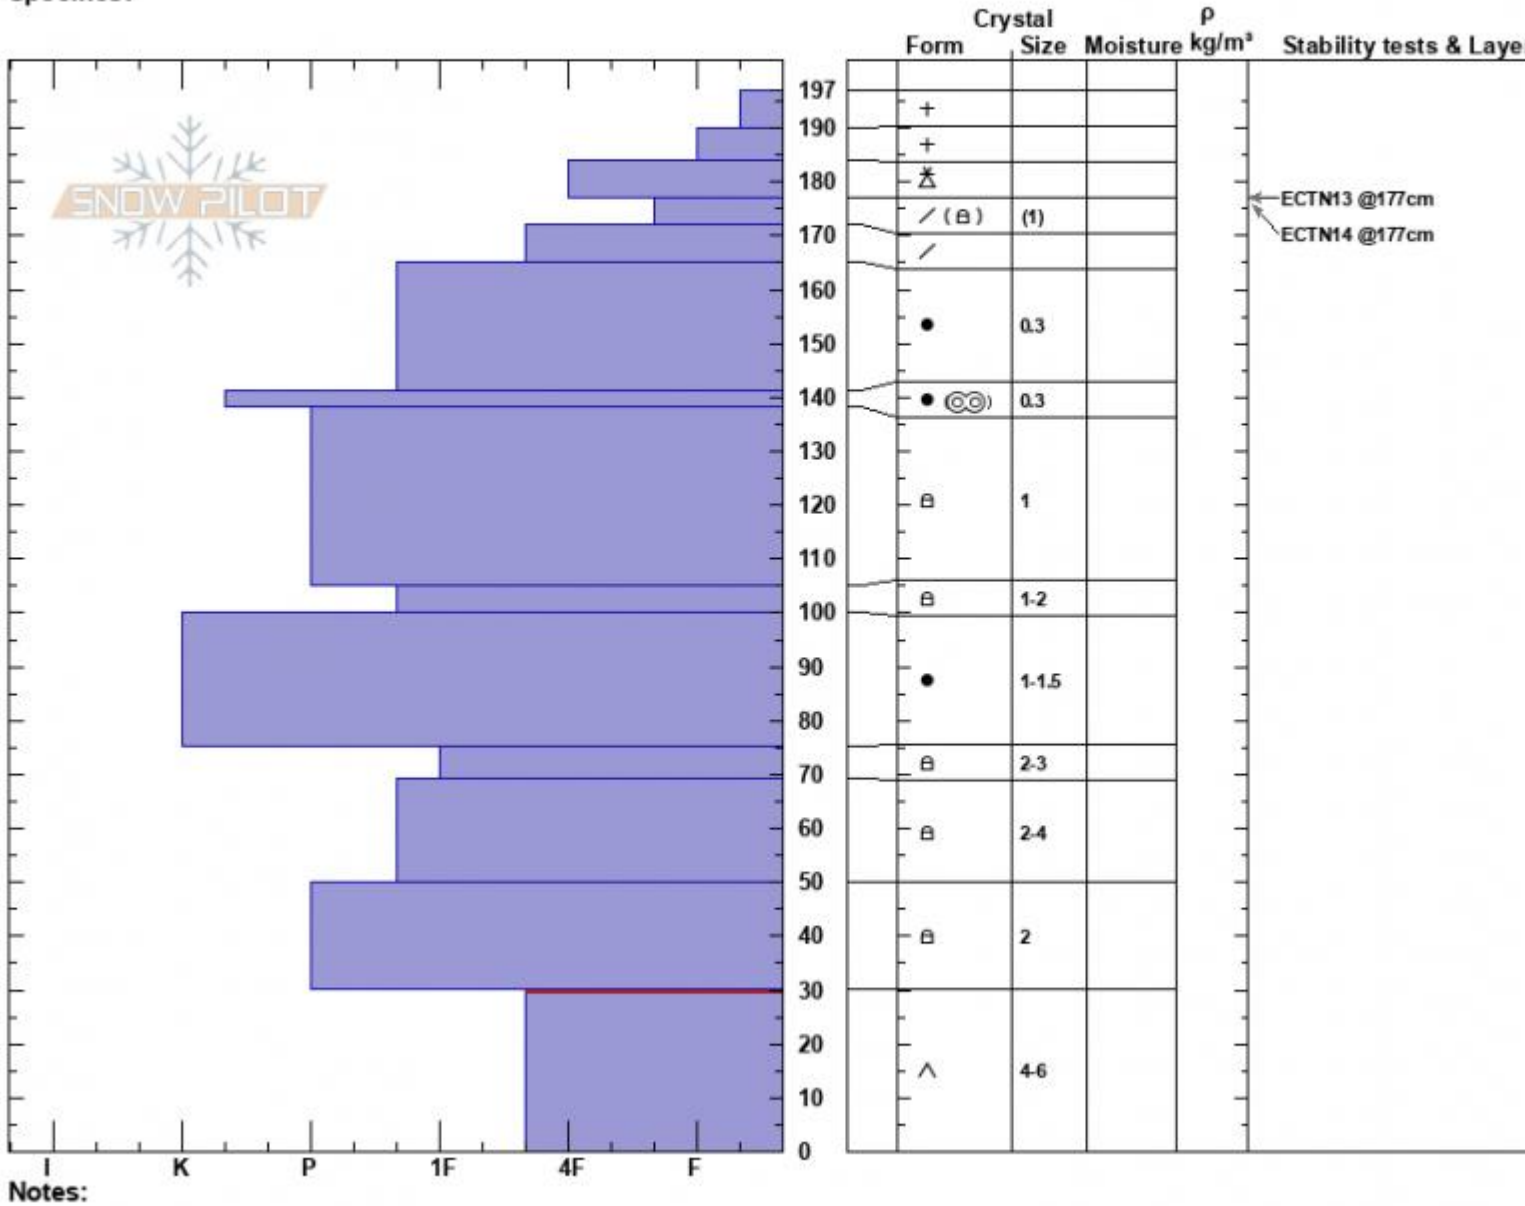

First Yellow Mule
 Madison Range-N
 MT
 Elevation: 9400 ft
 Aspect: 11°
 Specifics:

Zach Peterson
 03/24/2024 - 11:10am
 Co-ord: 45.17495N, -111.37992W
 Slope Angle: 12°
 Wind Loading: yes

Stability: Good
 Air Temperature:
 Sky Cover: OVC
 Precipitation: S-1
 Wind: N Light Breeze

HS:197
 PF:35
 Layer Notes:
 30-0cm: Problematic layer

Notes:
 Advisory Region
 Northern Madison
 Longitude
 -111.38W
 Latitude
 45.17N
 Northern Madison, 2024-03-24