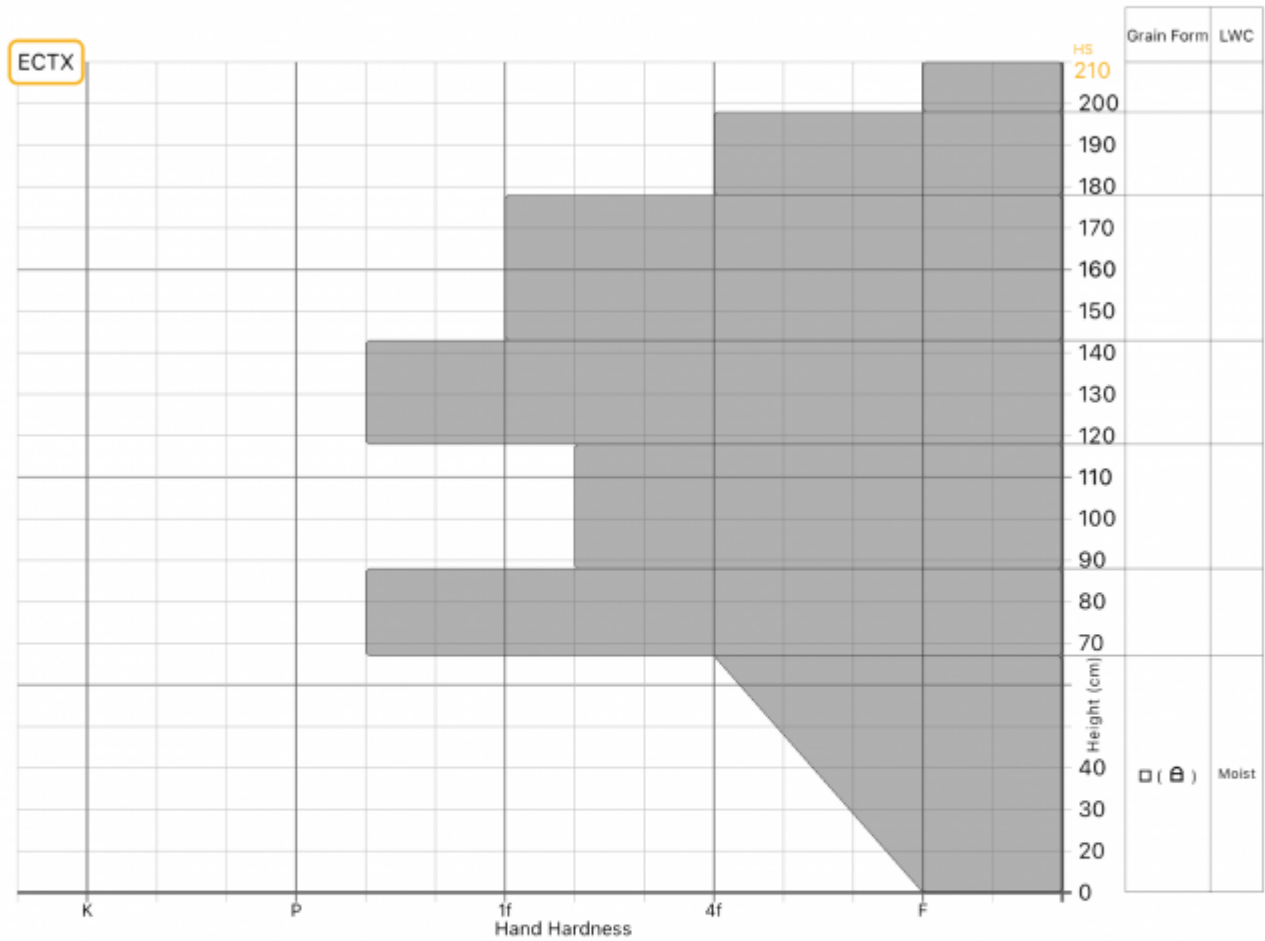

Profile Name: Republic Creek

General

🕒 Date: 2024-03-24 14:13:00.000
 👤 Observer: Joe Trovato
 🏠 Org: Propagation Labs

Location

📍 Elevation: 9536ft
 🌬️ Aspect: W
 📐 Slope: 27°
 📍 Lat/Lng: 44.9853,-109.9270

Weather

🌡️ Air Temperature: ?
 ☁️ Sky Cover: ?
 ❄️ Precipitation: ?
 🌬️ Wind: ?
 🌀 Blowing Snow: ?

Snow Conditions

📏 Total Snow Depth (HS): 210cm
 ❄️ Surface Grain: ?
 🚶 Foot Pen: ?
 🛷 Ski Pen: ?

Notes:

MANUAL SNOW PROFILE

Advisory Region
 Cooke City
 Longitude
 -109.94W
 Latitude
 44.99N
 Cooke City, 2024-03-27