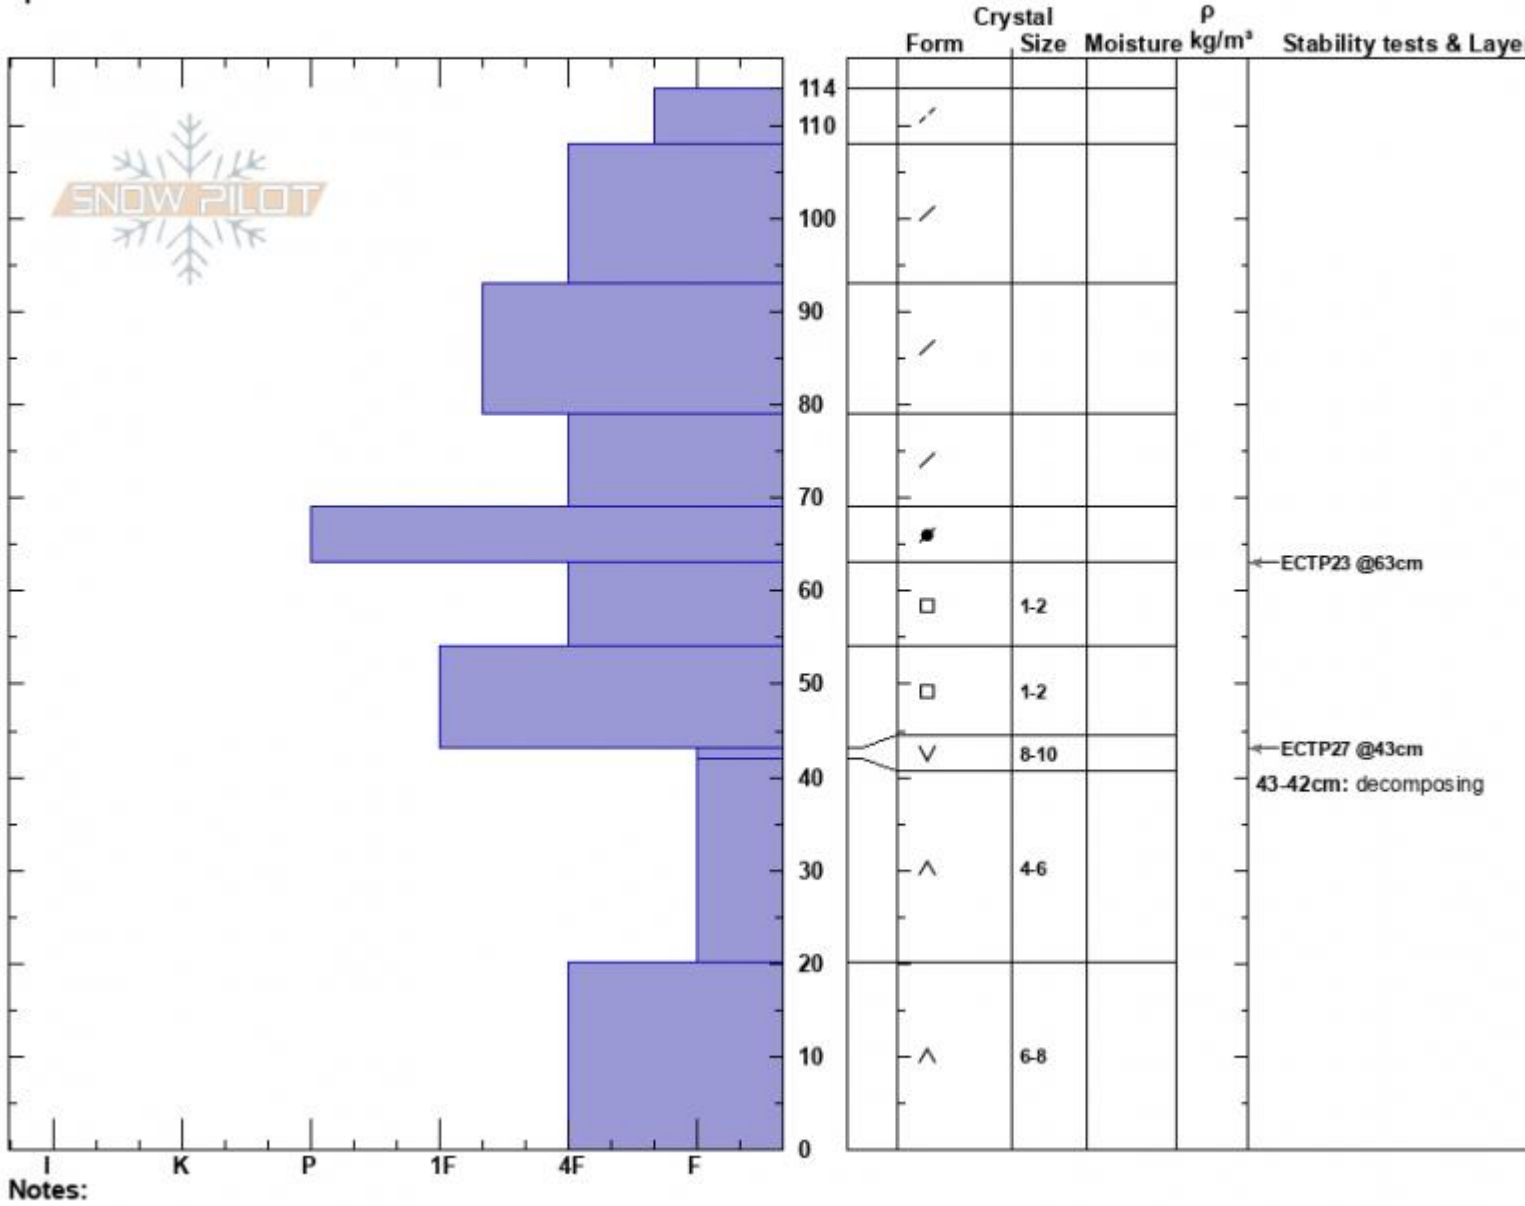

Sunlight Basin Profile
 Madison Range-S
 MT
 Elevation: 9480 ft
 Aspect: 90°
 Specifics:

Dave Zinn
 03/05/2024 - 12:00pm
 Co-ord: 44.97566N, -111.31321W
 Slope Angle: 24°
 Wind Loading: yes

Stability: Poor
 Air Temperature:
 Sky Cover: OVC
 Precipitation: S-1
 Wind: SW Moderate

HS:114 Layer Notes:
 PF:105 43-42cm: decomposing
 43-42cm: Problematic layer

Advisory Region
 Southern Madison
 Longitude
 -111.31W
 Latitude
 44.97N
 Southern Madison, 2024-03-06