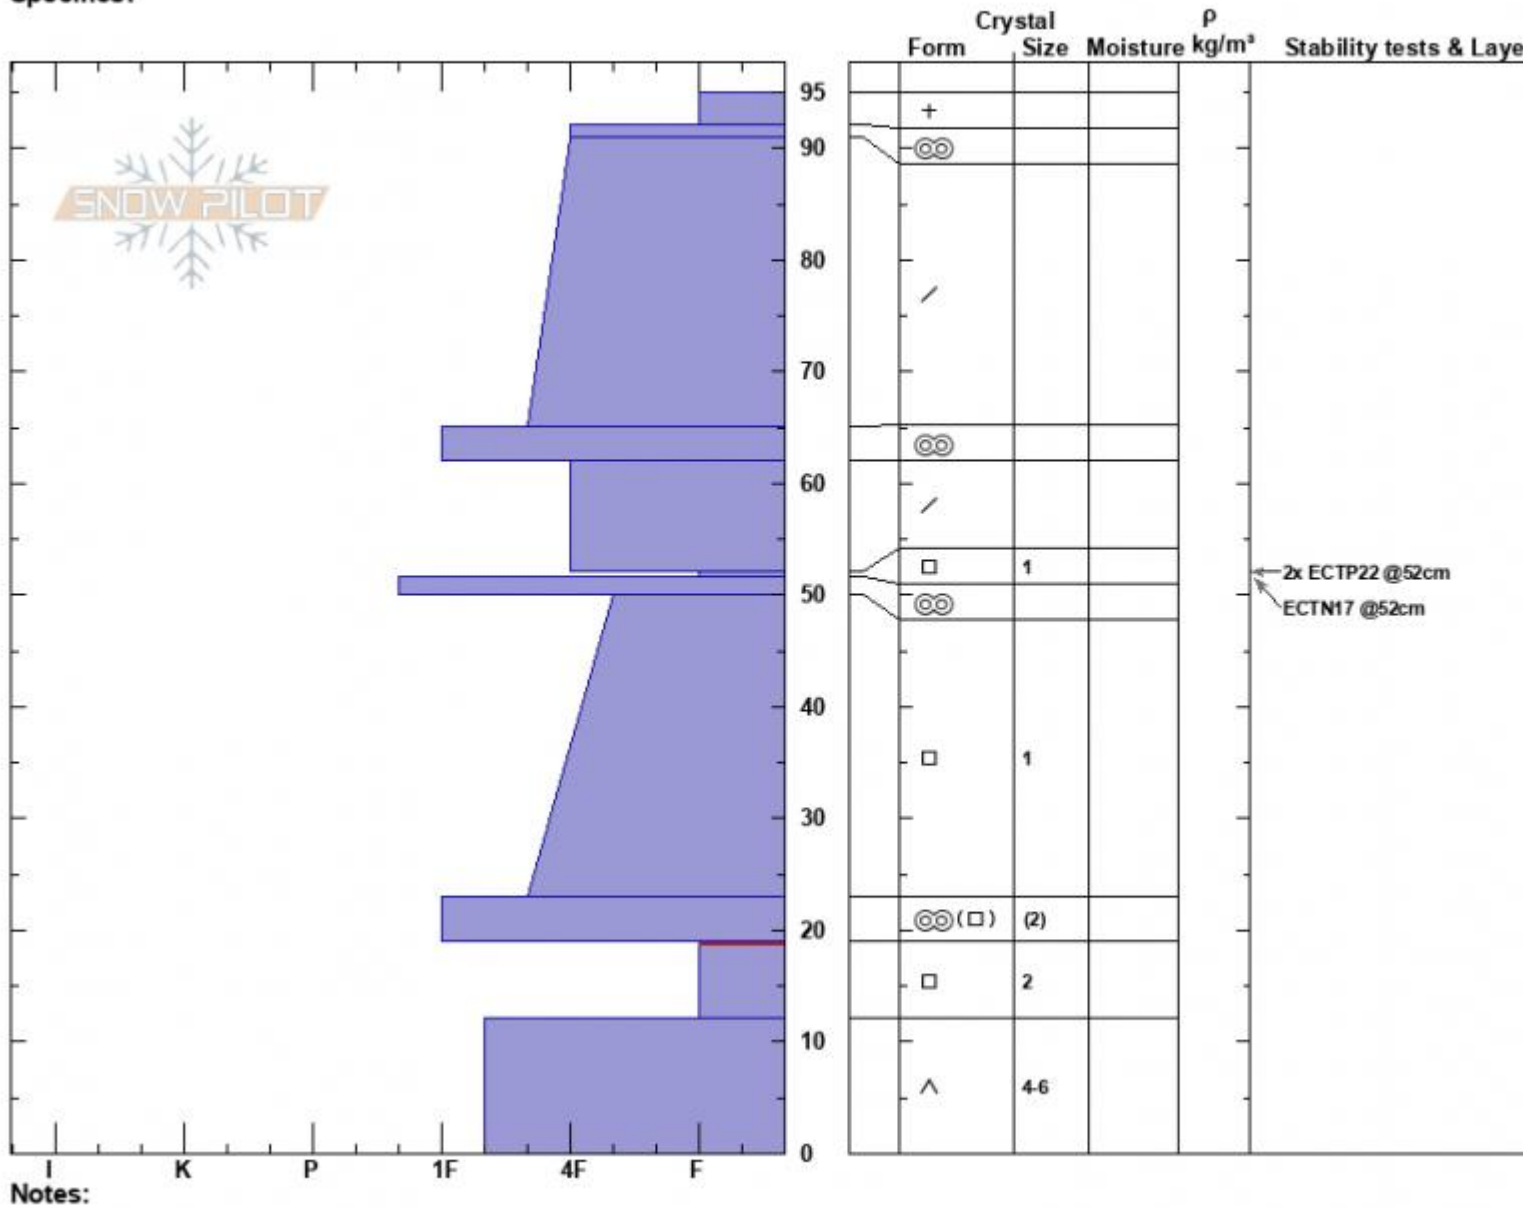

Bacon Rind South Face
 Madison Range-S
 MT
 Elevation: 7800 ft
 Aspect: 100°
 Specifics:

Dave Zinn
 03/04/2024 - 11:00am
 Co-ord: 44.96770N, -111.08770W
 Slope Angle: 35°
 Wind Loading: no

Stability: Poor
 Air Temperature:
 Sky Cover: SCT
 Precipitation: NO
 Wind: Light Breeze

HS:95
 PF:40
 PS:30
 Layer Notes:
 19-12cm:Problematic layer

Advisory Region
 Southern Madison
 Longitude
 -111.10W
 Latitude
 44.96N
 Southern Madison, 2024-03-06