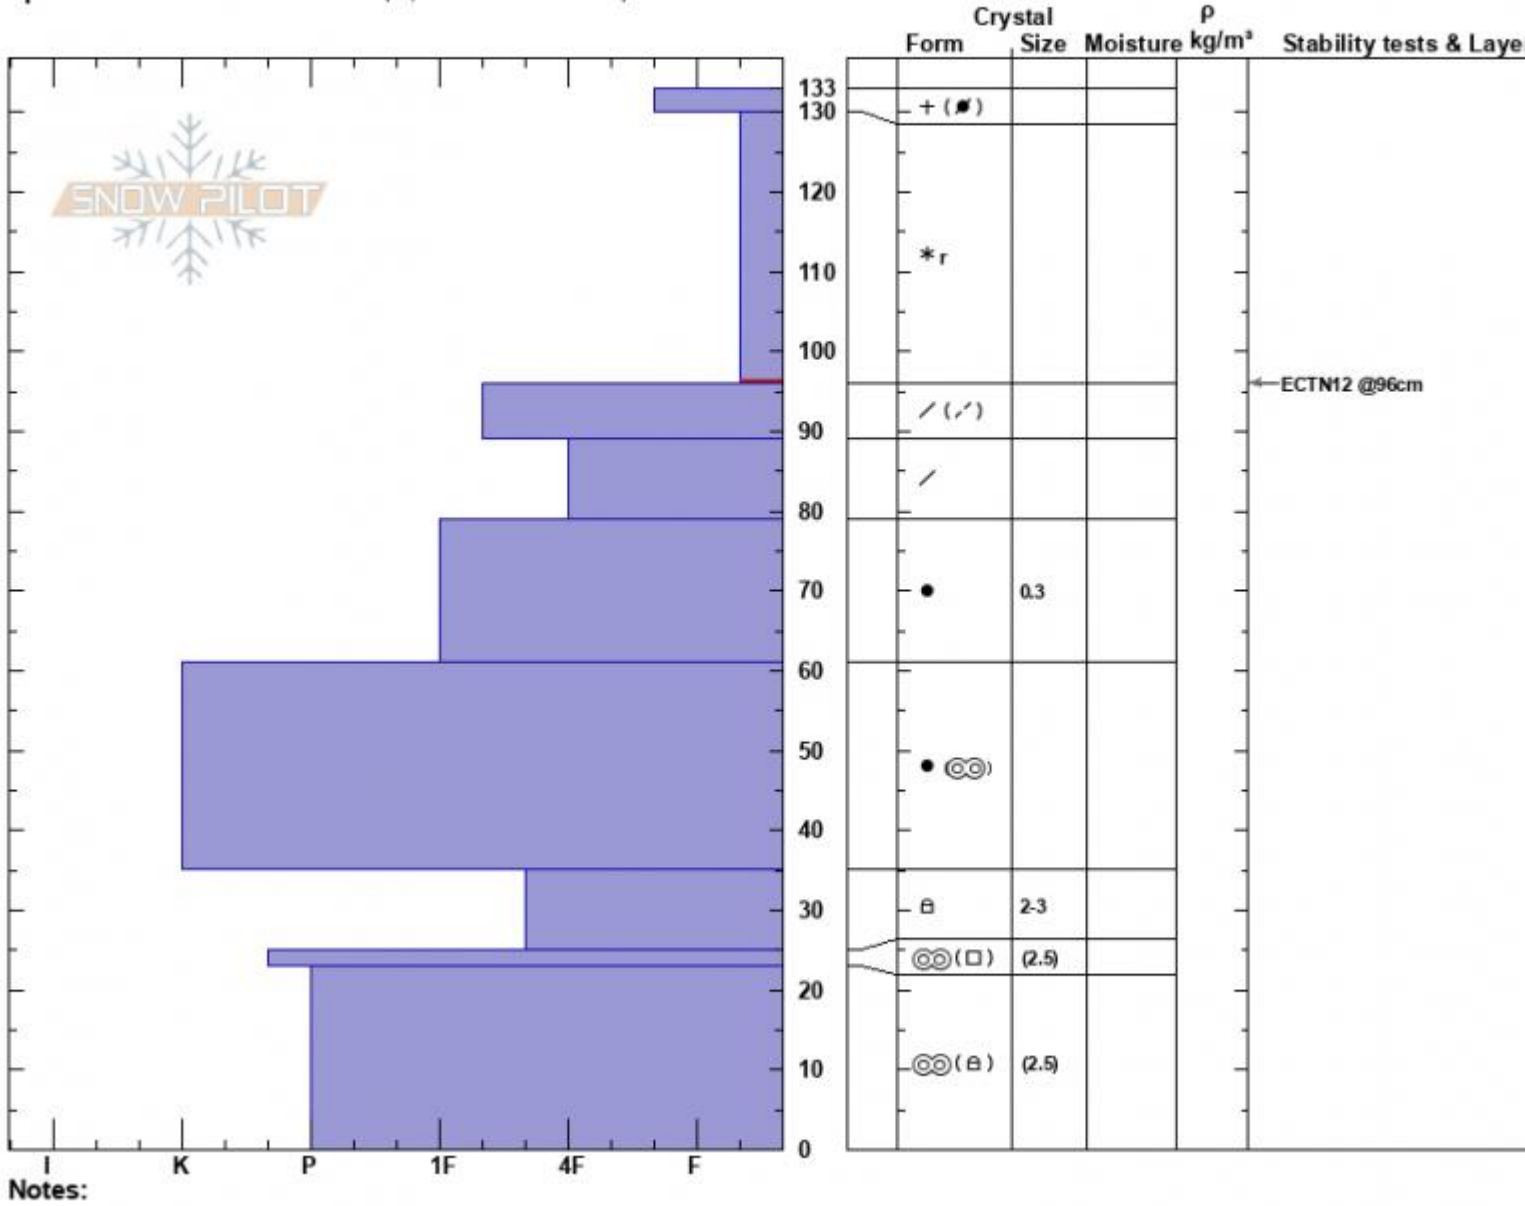

Battle Ridge Meadow
 Bridger Range
 MT
 Elevation: 7350 ft
 Aspect: 103°
 Specifics: Snowmobile tracks on slope; We snowmobiled slope

Zach Peterson
 03/03/2024 - 11:30am
 Co-ord: 45.88402N, -110.94237W
 Slope Angle: 18°
 Wind Loading: no

Stability: Fair
 Air Temperature:
 Sky Cover: FEW
 Precipitation: NO
 Wind: Calm

HS:133 Layer Notes:
 130-96cm: Problematic layer

Advisory Region
 Bridger Range
 Longitude
 -110.95W
 Latitude
 45.88N
 Bridger Range, 2024-03-03