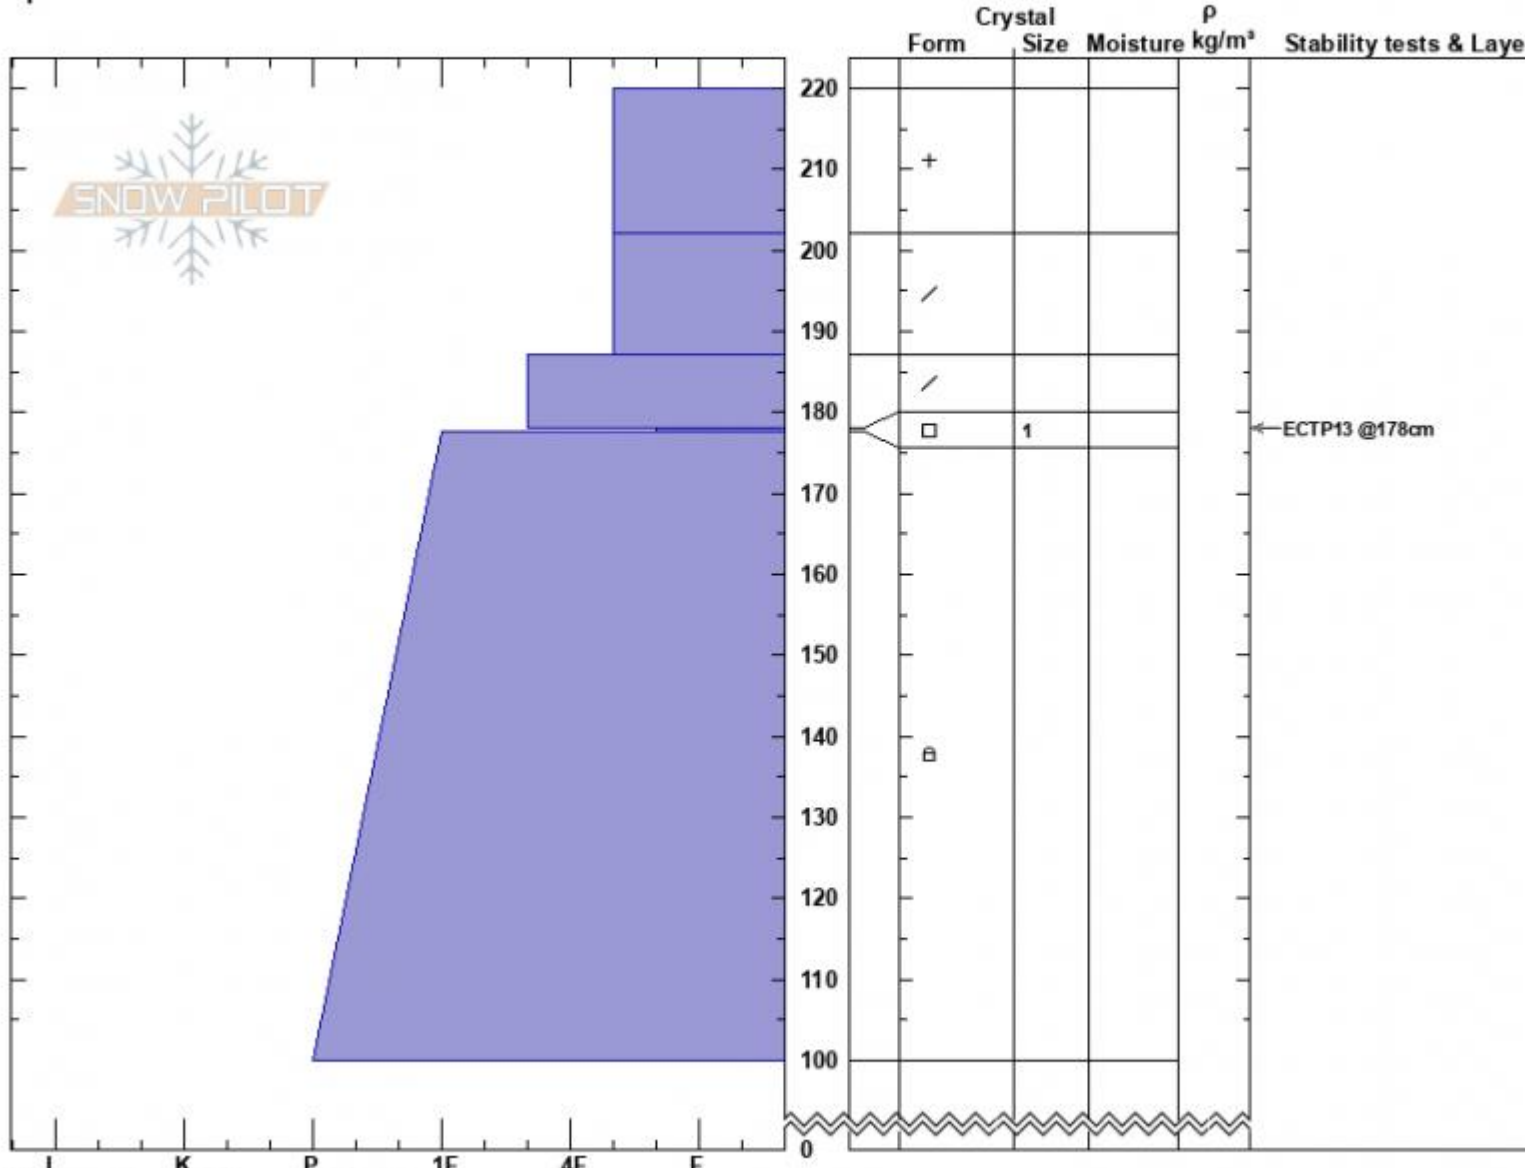

Yale Crk  
 Centennial Range  
 MT  
 Elevation: 9111 ft  
 Aspect: 75°  
 Specifics:

Alex Marienthal  
 03/01/2024 - 1:25pm  
 Co-ord: 44.55458N, -111.46592W  
 Slope Angle: 26°  
 Wind Loading: previous

Stability: Fair  
 Air Temperature: -6°C  
 Sky Cover: OVC  
 Precipitation: S2  
 Wind: W Calm

HS:220    **Layer Notes:**  
 178-177.5cm: Problematic layer

**Notes:** The top 5.5" of snow = 0.9" SWE  
 Top 8" = 1.2" SWE  
 Top 14" = 2.0" SWE (measured with Snowmetrics SWE tube)

Advisory Region  
 Island Park  
 Longitude  
 -111.44W  
 Latitude  
 44.56N  
 Island Park, 2024-03-01