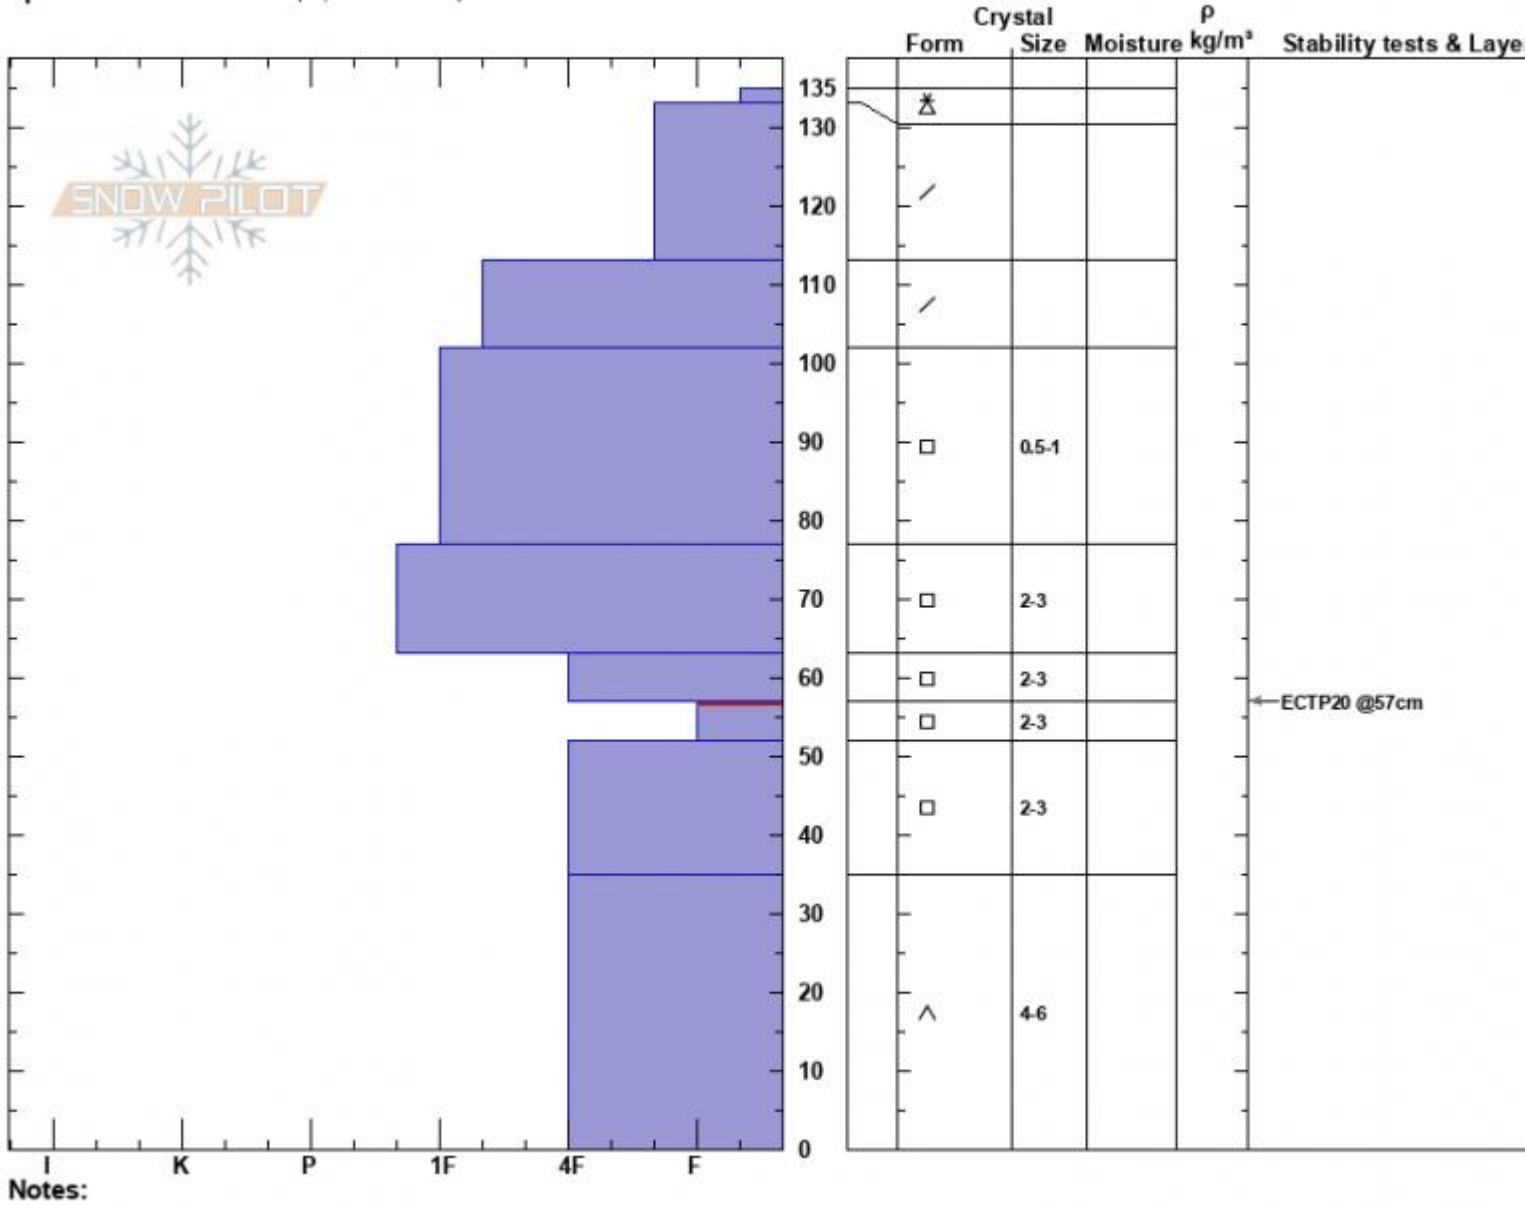

Divide Peak E. Shldr  
 Gallatin Range-N  
 MT  
 Elevation: 9540 ft  
 Aspect: 83°  
 Specifics: Ski tracks on slope; We skied slope

Zach Peterson  
 02/22/2024 - 2:25pm  
 Co-ord: 45.40279N, -110.97024W  
 Slope Angle: 26°  
 Wind Loading: no

Stability: Fair  
 Air Temperature:  
 Sky Cover: BKN  
 Precipitation: S-1  
 Wind: Calm

HS:135 Layer Notes:  
 PF:40 57-52cm:Problematic layer

Advisory Region  
 Northern Gallatin  
 Longitude  
 -110.98W  
 Latitude  
 45.40N  
 Northern Gallatin, 2024-02-22