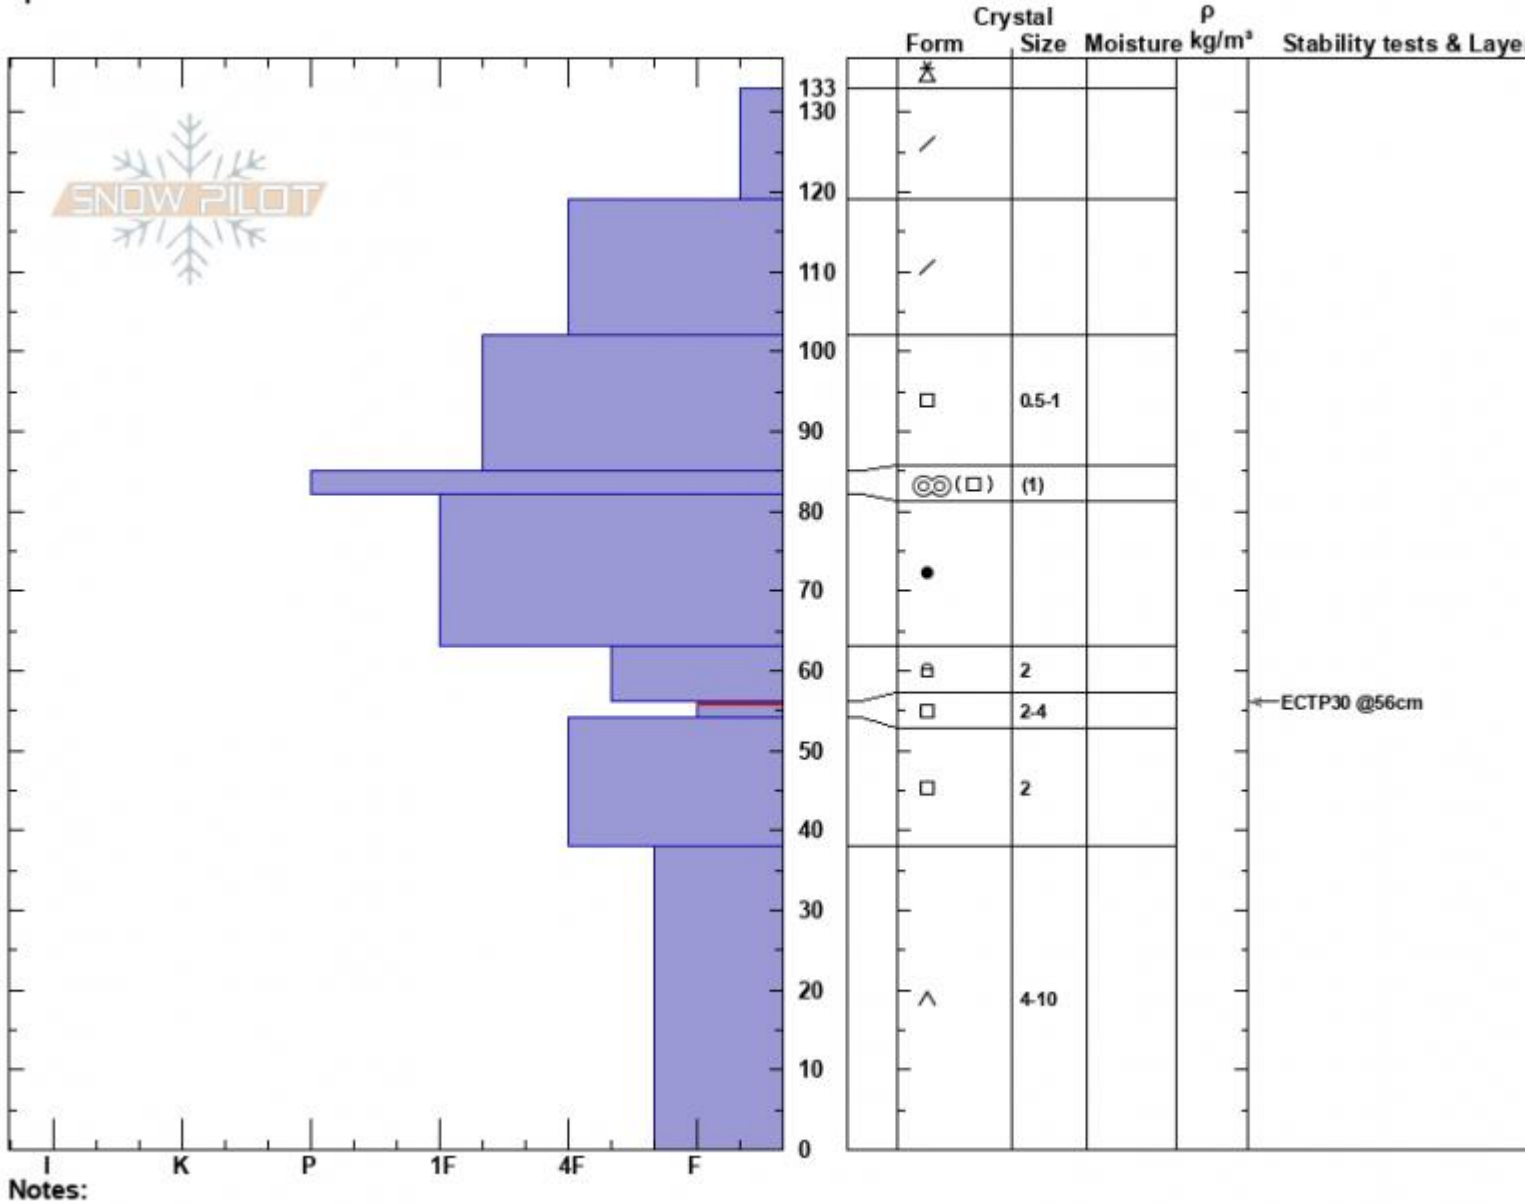

Below Divide Peak
 Gallatin Range-N
 MT
 Elevation: 9280 ft
 Aspect: 119°
 Specifics:

Zach Peterson
 02/22/2024 - 1:30pm
 Co-ord: 45.40102N, -110.96883W
 Slope Angle: 22°
 Wind Loading: no

Stability: Fair
 Air Temperature:
 Sky Cover: BKN
 Precipitation: S-1
 Wind: Light Breeze

HS:133 Layer Notes:
 PF:25 56-54cm:Problematic layer

Notes:
 Advisory Region
 Northern Gallatin
 Longitude
 -110.98W
 Latitude
 45.40N
 Northern Gallatin, 2024-02-22