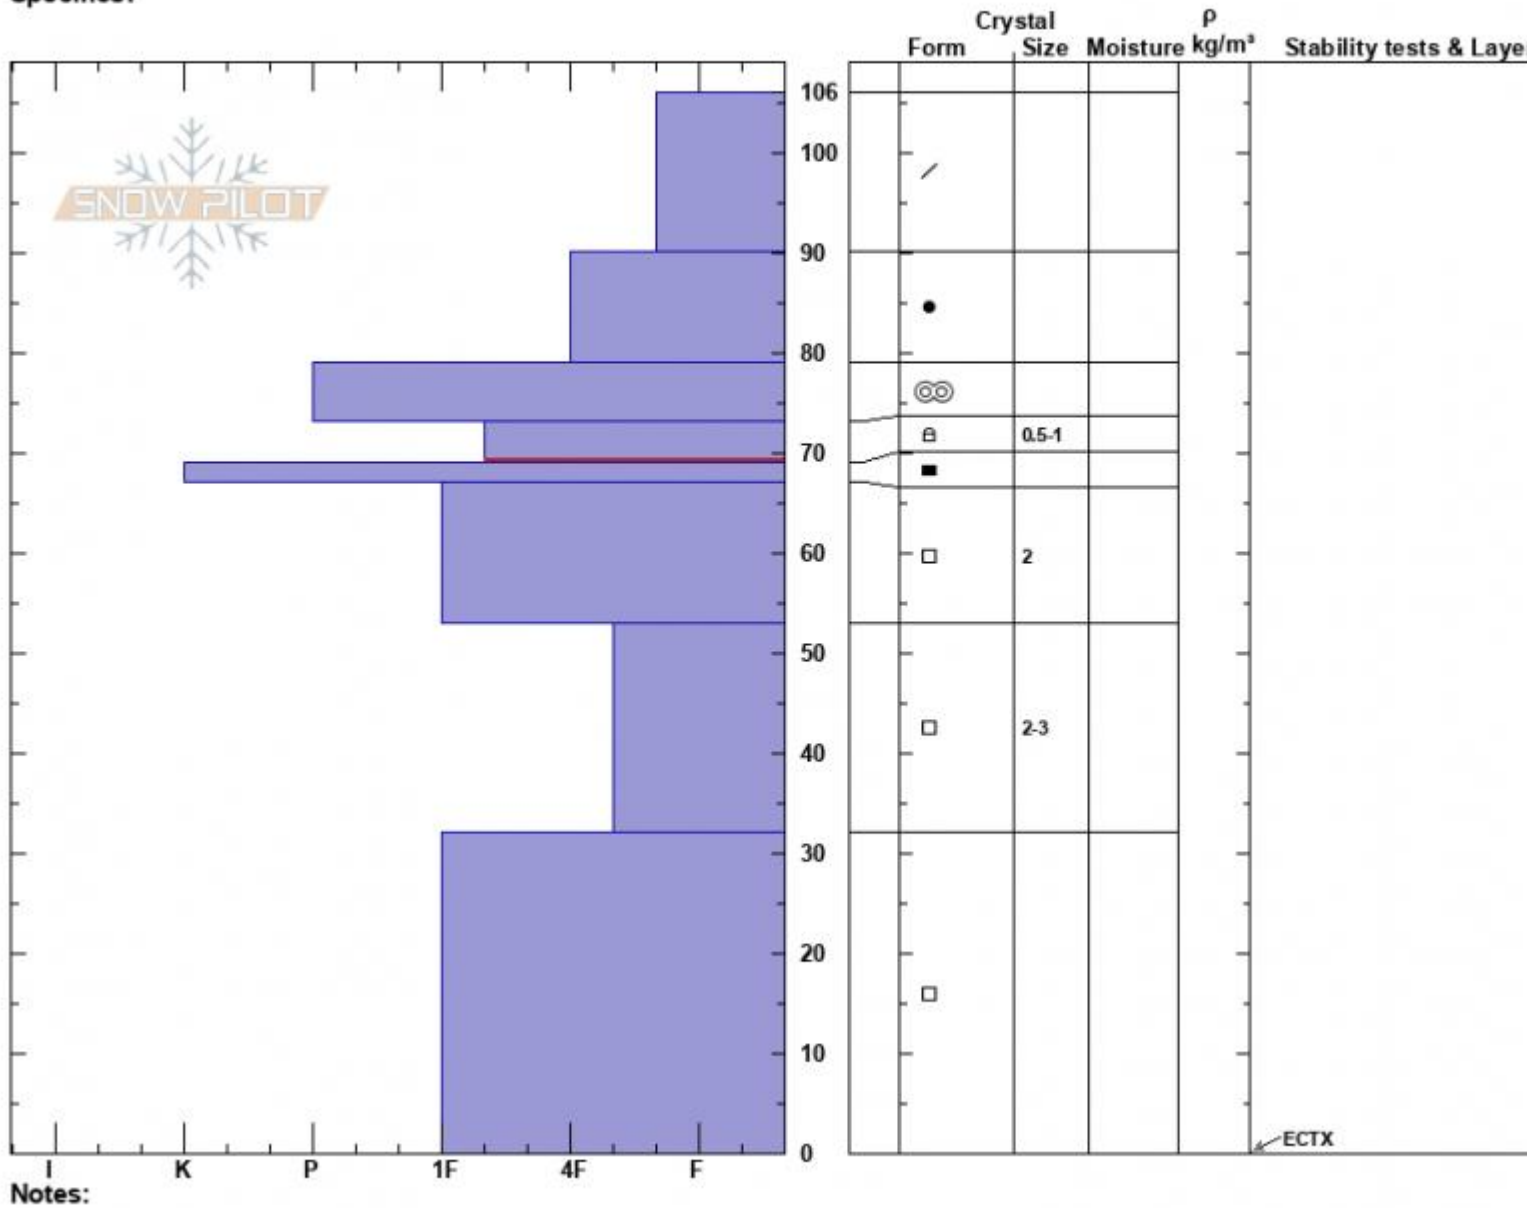

The Throne South  
 Bridger Range  
 MT  
 Elevation: 8380 ft  
 Aspect: 190°  
 Specifics:

Zach Peterson  
 02/21/2024 - 11:35am  
 Co-ord: 45.88206N, -110.95238W  
 Slope Angle: 23°  
 Wind Loading: no

Stability: Good  
 Air Temperature:  
 Sky Cover: CLR  
 Precipitation: NO  
 Wind: Calm

HS:106 Layer Notes:  
 PF:20 73-69cm:Problematic layer

Advisory Region  
 Bridger Range  
 Longitude  
 -110.95W  
 Latitude  
 45.88N  
 Bridger Range, 2024-02-22