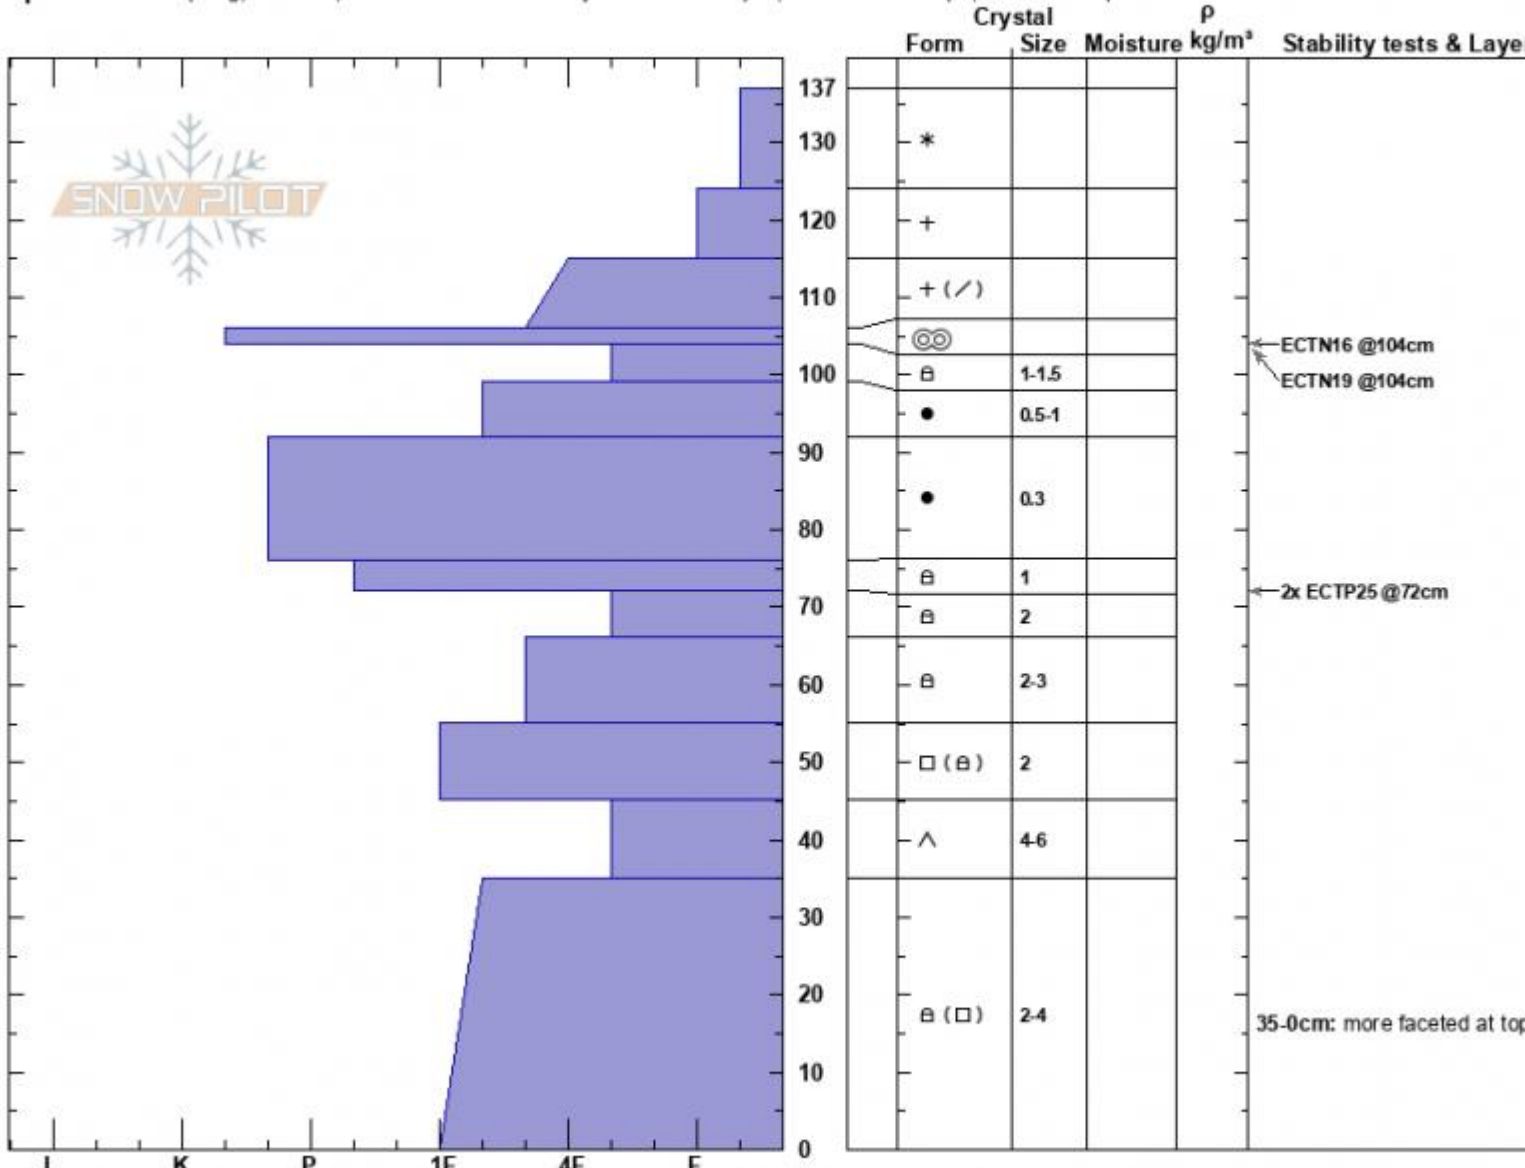

West Henderson
 Cooke City
 MT
 Elevation: 9645 ft
 Aspect: 240°

Alex Marienthal
 02/08/2024 - 10:30am
 Co-ord: 45.04439N, -109.94291W
 Slope Angle: 21°
 Wind Loading: no

Stability: Poor
 Air Temperature: -5°C
 Sky Cover: OVC
 Precipitation: S2
 Wind: N Light Breeze

HS:137
 PF:40
 PS:20
Layer Notes:
 72-66cm: Problematic layer
 35-0cm: more faceted at top

Specifics: Collapsing, localized; Recent avalanche activity on different slopes; Ski tracks on slope; We skied slope

Notes: New snow above crust fell since 2/3, measured 12" snow = 1" SWE. Top 4" fell over last 12 hours = 0.1" SWE

Advisory Region
 Cooke City
 Longitude
 -109.95W
 Latitude
 45.05N
 Cooke City, 2024-02-09