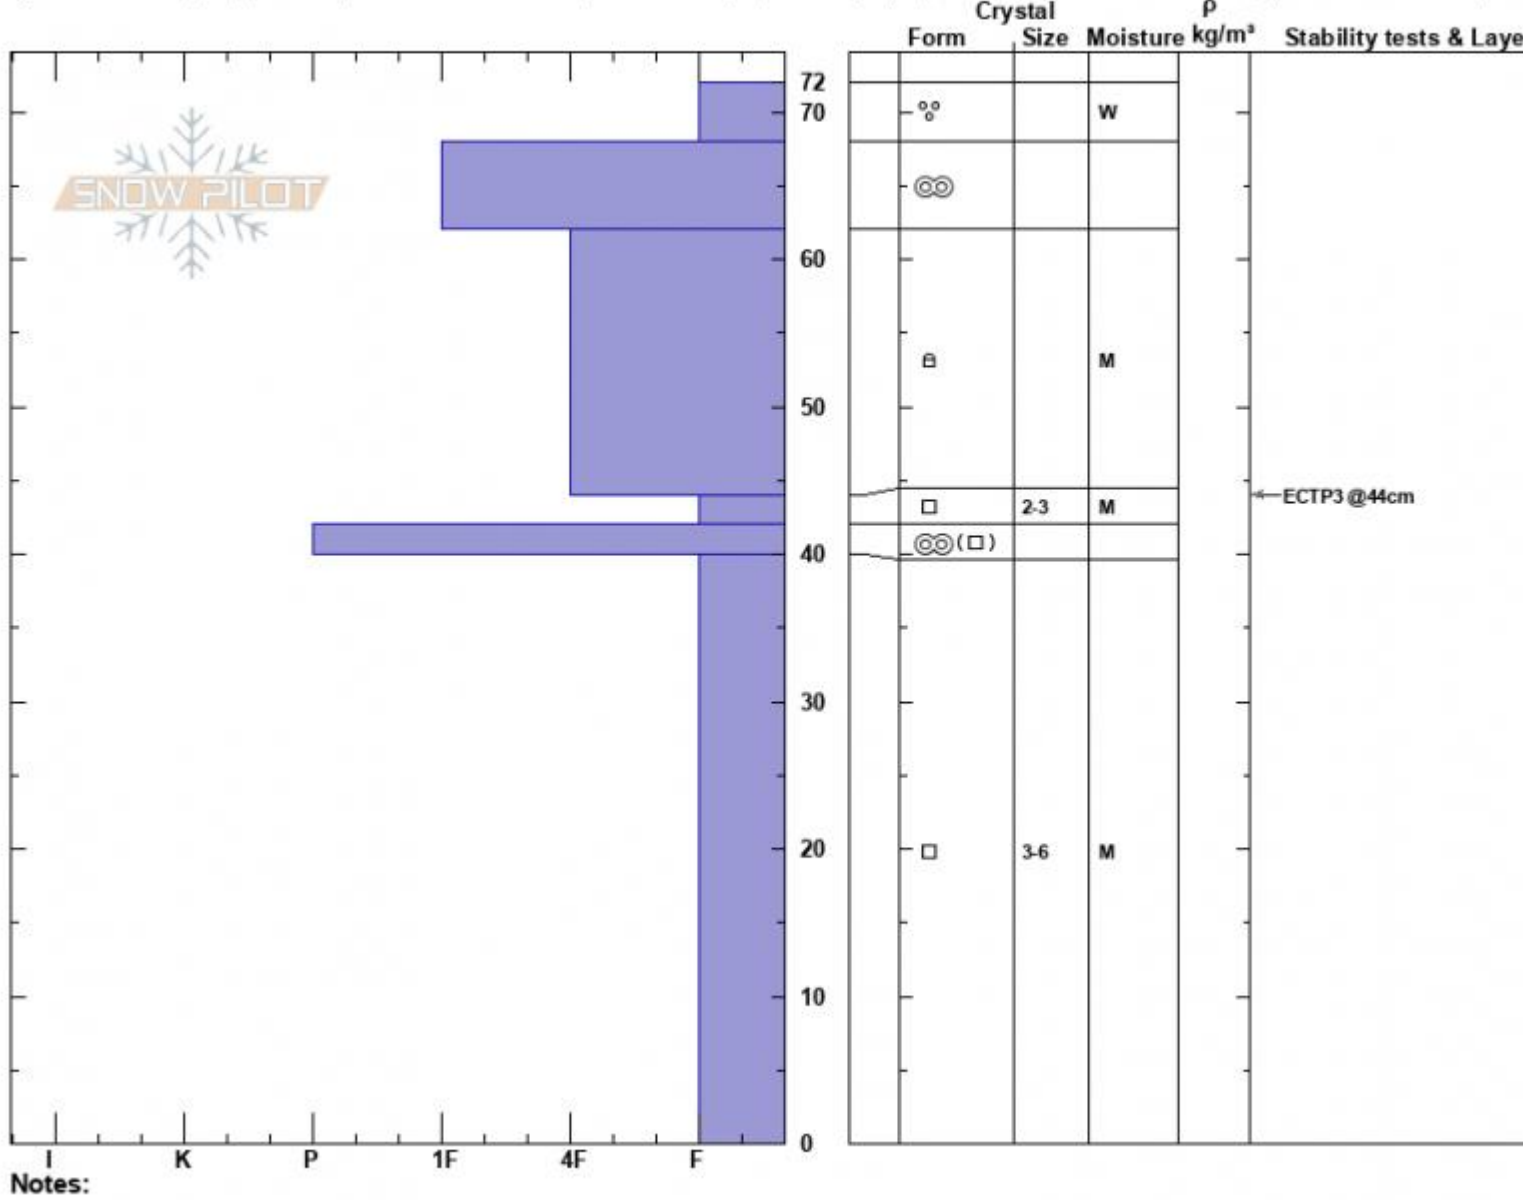

Bear Creek
 Madison Range-N
 MT
 Elevation: 9500 ft
 Aspect: 125°

Ian Hoyer
 01/31/2024 - 12:00pm
 Co-ord: 45.18413N, -111.46764W
 Slope Angle: 30°
 Wind Loading: no

Stability: Poor
 Air Temperature:
 Sky Cover: CLR
 Precipitation: NO
 Wind: Calm

HS:72
 PF:55
 Layer Notes:
 44-42cm: Problematic layer

Specifics: Collapsing, localized; Recent avalanche activity on similar slopes; Instability rapidly rising; Snowmobile tracks on slope; We snowmobiled slope

Advisory Region
 Northern Madison
 Longitude
 -111.38W

Latitude

45.17N

Northern Madison, 2024-01-31