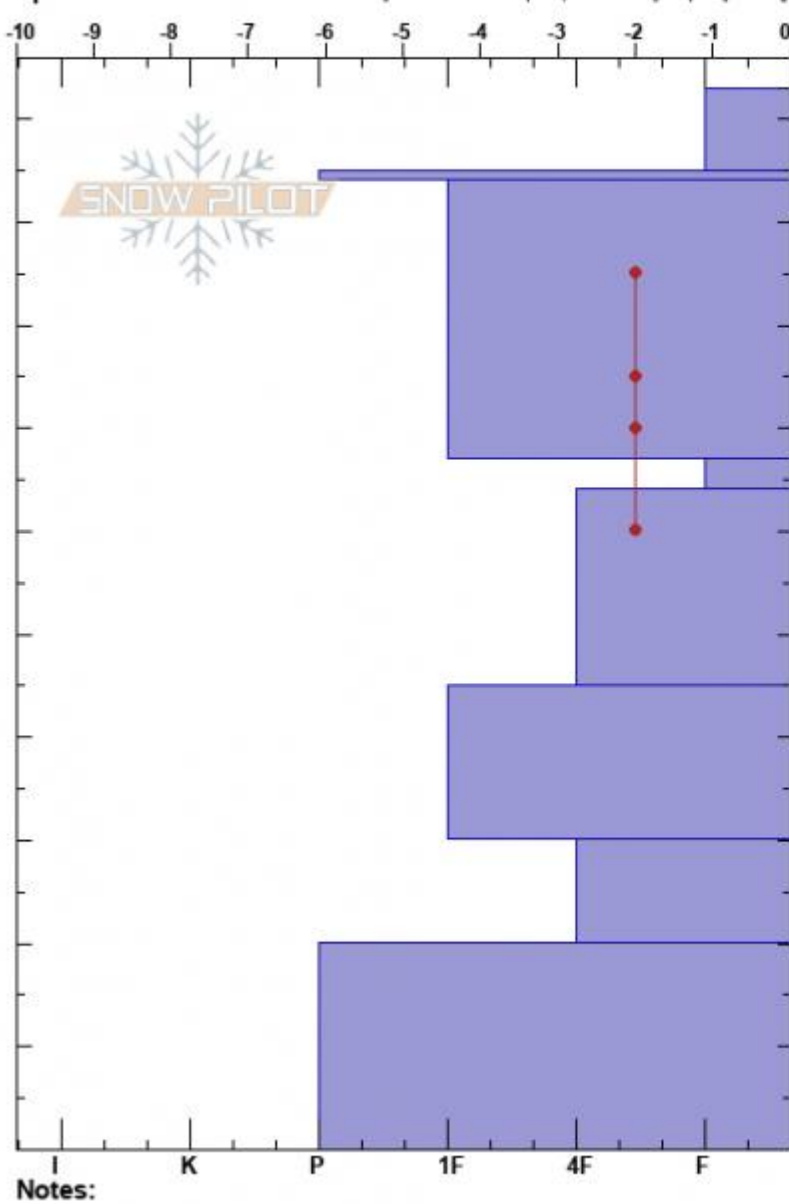

Arrowhead Ridge  
 Bridger Range  
 MT  
 Elevation: 8800 ft  
 Aspect: 130°  
 Specifics: Recent avalanche activity on similar slopes; Instability rapidly rising

Ian Hoyer  
 01/30/2024 - 1:00pm  
 Co-ord: 45.91985N, -110.97778W  
 Slope Angle: 28°  
 Wind Loading: no

Stability: Poor  
 Air Temperature:  
 Sky Cover: CLR  
 Precipitation: NO  
 Wind: Calm

HS:103  
 PF:25 67-64cm:Problematic layer  
 PS:5

Form	Crystal Size	Moisture	kg/m <sup>3</sup>	Stability tests & Layer
⊙		M		
⊙				
•		D		
□ (V)	2(3)			← ECTP12 @67cm
□	2			
□	2			
□	3-6			
⊙(□)	2-3			

Notes:  
 Advisory Region  
 Bridger Range  
 Longitude  
 -110.96W  
 Latitude  
 45.90N  
 Bridger Range, 2024-01-30