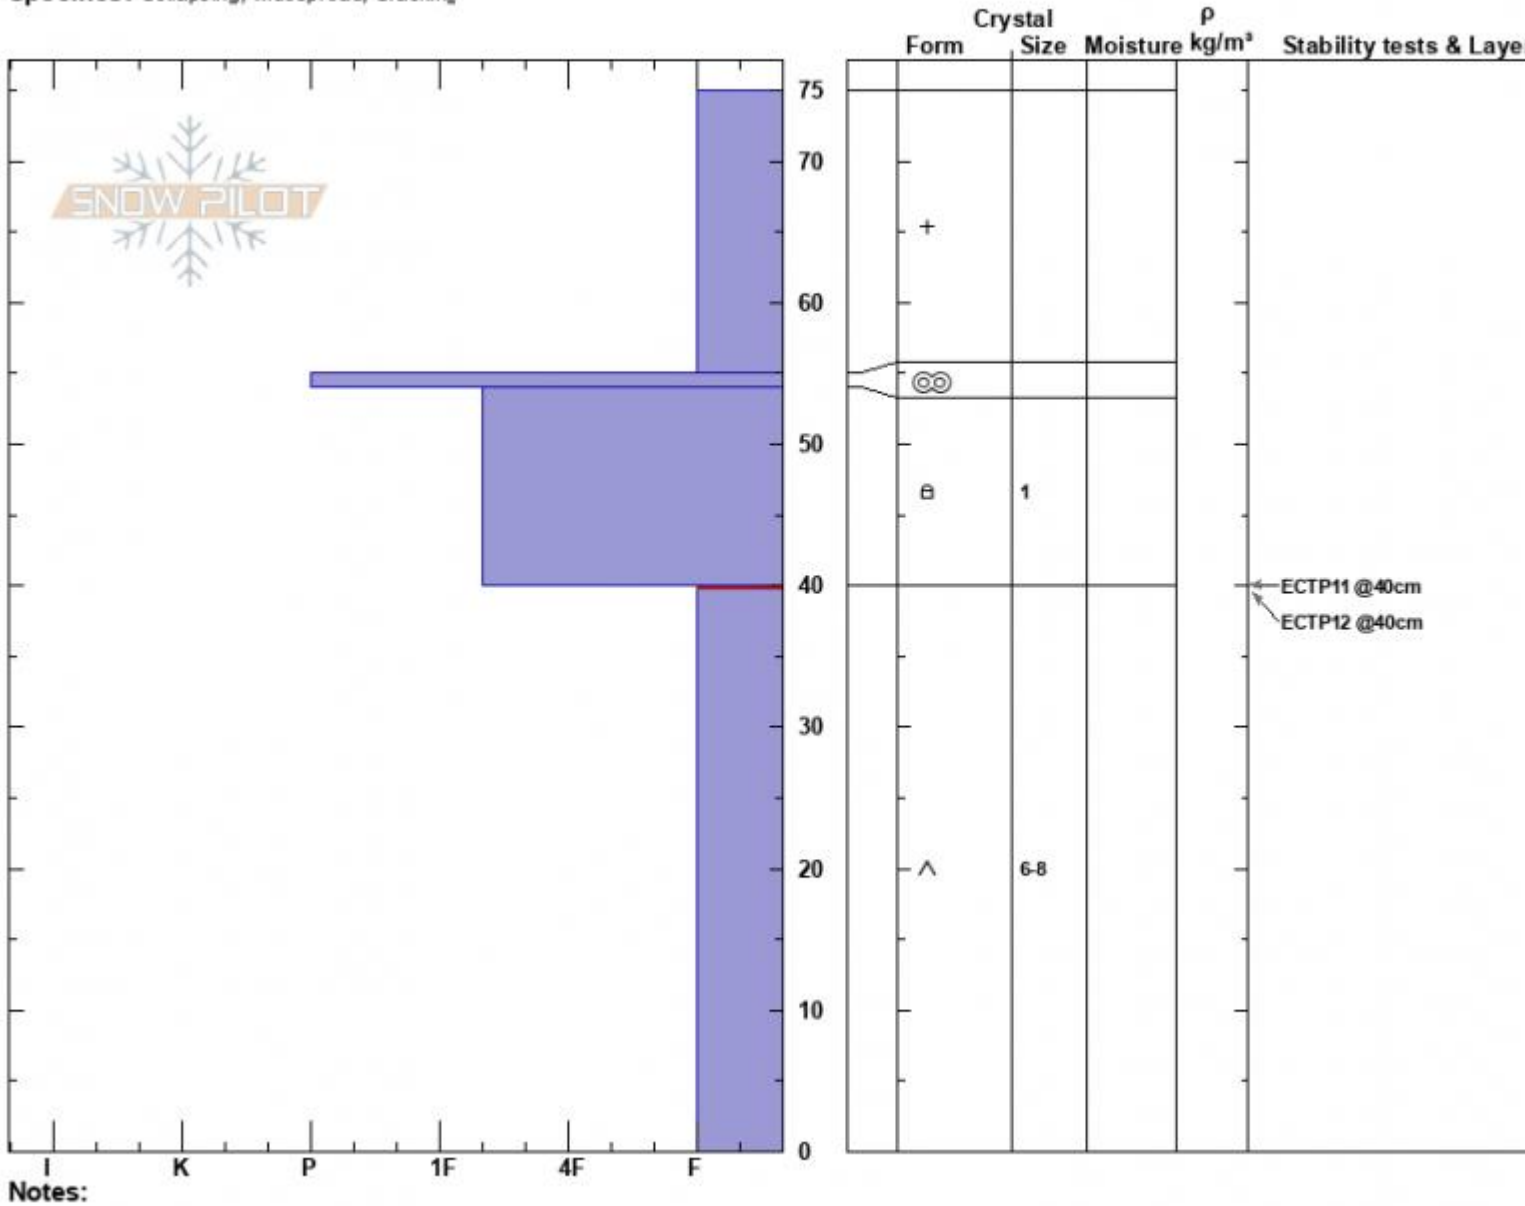

Skillet
 Madison Range-S
 MT
 Elevation: 8900 ft
 Aspect: 120°
 Specifics: Collapsing, widespread, Cracking

Dave Zinn
 02/05/2024 - 12:00pm
 Co-ord: 44.97246N, -111.09705W
 Slope Angle: 30°
 Wind Loading: no

Stability: Very Poor
 Air Temperature:
 Sky Cover: OVC
 Precipitation: NO
 Wind: S Moderate

HS:75
 PF:70
 Layer Notes:
 40-0cm: Problematic layer

Advisory Region
 Southern Madison
 Longitude
 -111.10W
 Latitude
 44.96N

Avalanche Details: [Widespread Collapsing and Shooting Cracks at Bacon Rind](#)
 Southern Madison, 2024-02-05