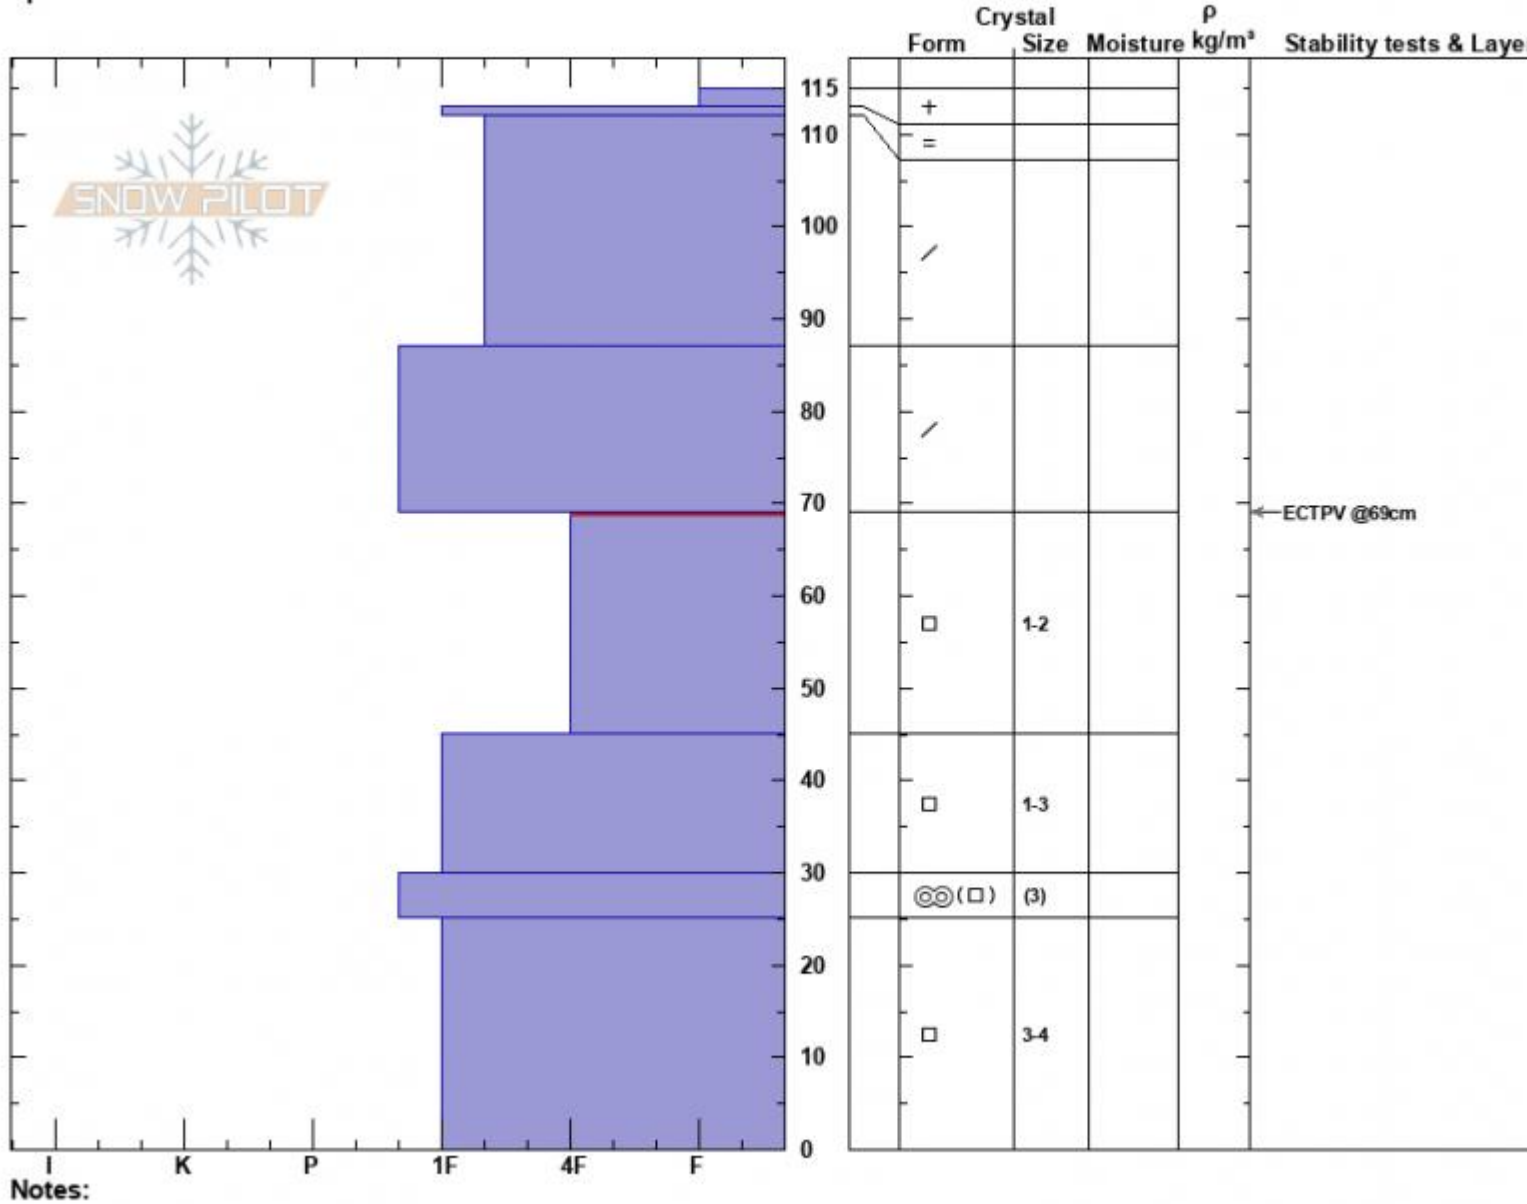

K2 Slide Path
 Centennial Range
 ID
 Elevation: 9150 ft
 Aspect: 110°
 Specifics:

Dave Zinn
 01/29/2024 - 11:00am
 Co-ord: 44.55609N, -111.44982W
 Slope Angle: 25°
 Wind Loading: no

Stability: Poor
 Air Temperature:
 Sky Cover: OVC
 Precipitation: NO
 Wind: Calm

HS:115 Layer Notes:
 PF:30 69-45cm:Problematic layer

Advisory Region
 Island Park
 Longitude
 -111.73W
 Latitude
 44.55N
 Island Park, 2024-02-01