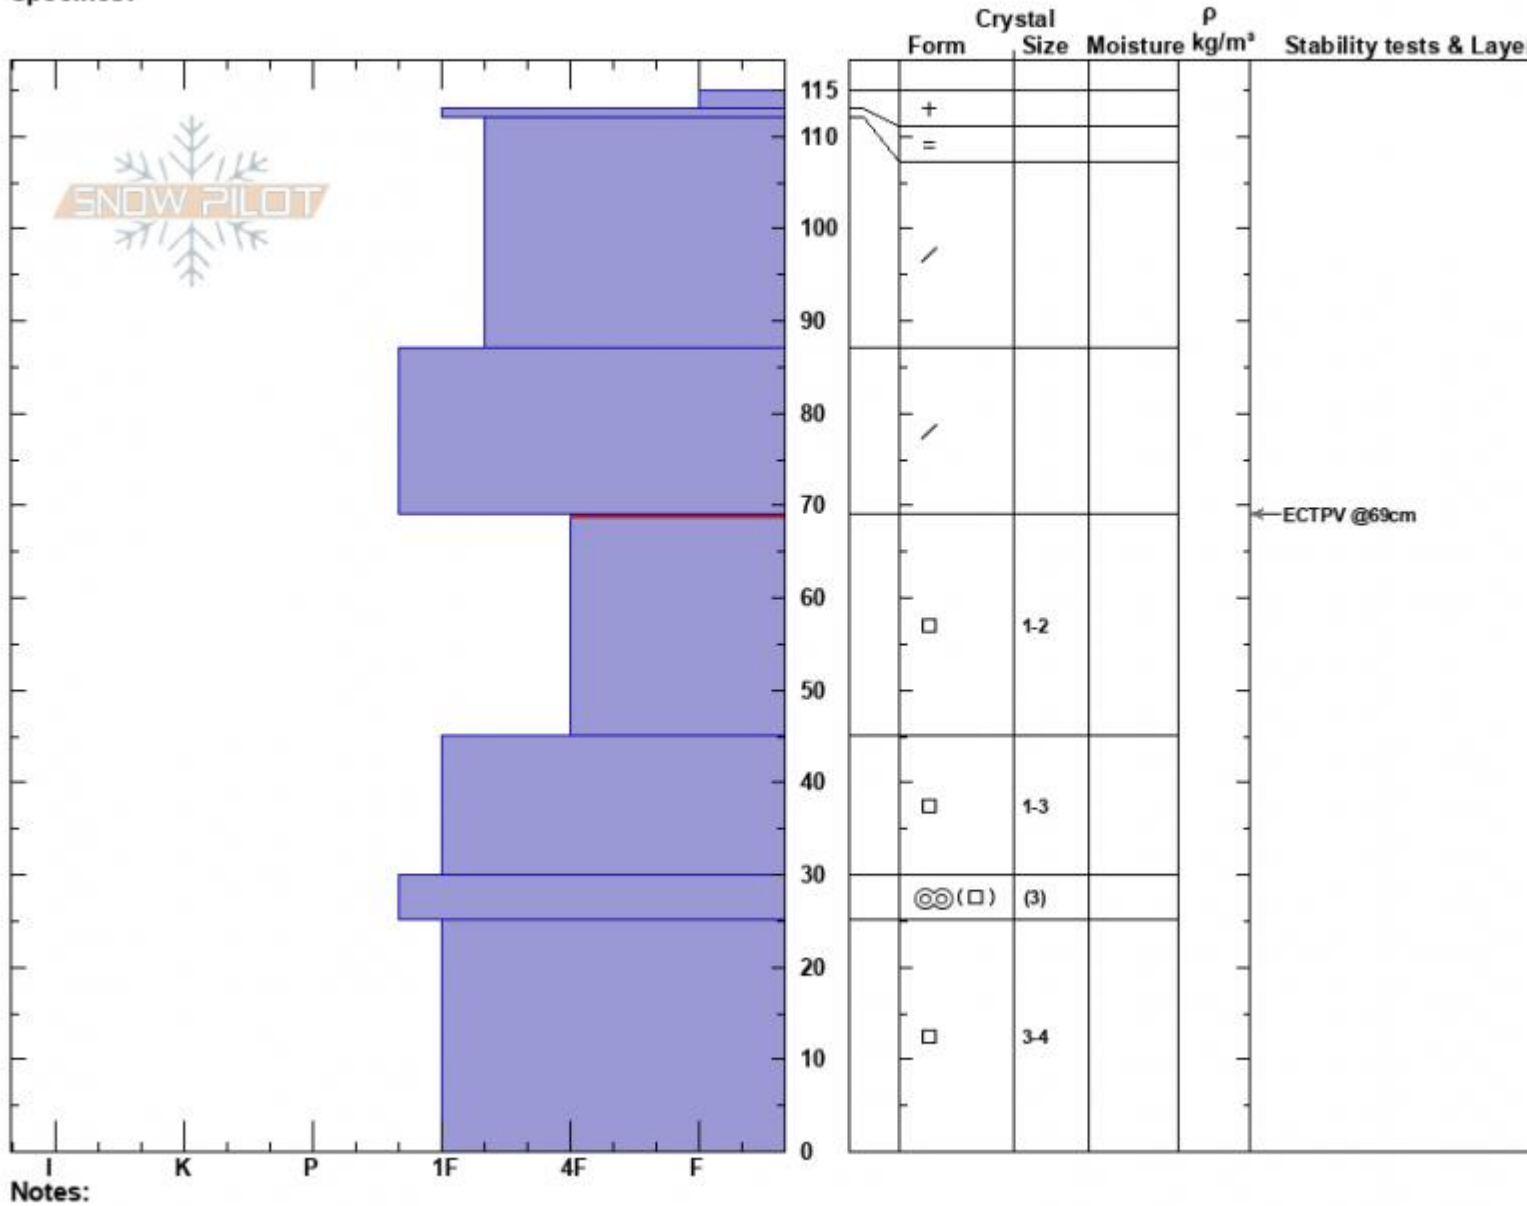

K2 Slide Path  
 Centennial Range  
 ID  
 Elevation: 9150 ft  
 Aspect: 110°  
 Specifics:

Dave Zinn  
 01/29/2024 - 11:00am  
 Co-ord: 44.55609N, -111.44982W  
 Slope Angle: 25°  
 Wind Loading: no

Stability: Poor  
 Air Temperature:  
 Sky Cover: OVC  
 Precipitation: NO  
 Wind: Calm

HS:115 Layer Notes:  
 PF:30 69-45cm:Problematic layer

Notes:  
 Advisory Region  
 Island Park  
 Longitude  
 -111.73W  
 Latitude  
 44.55N  
 Island Park, 2024-02-01