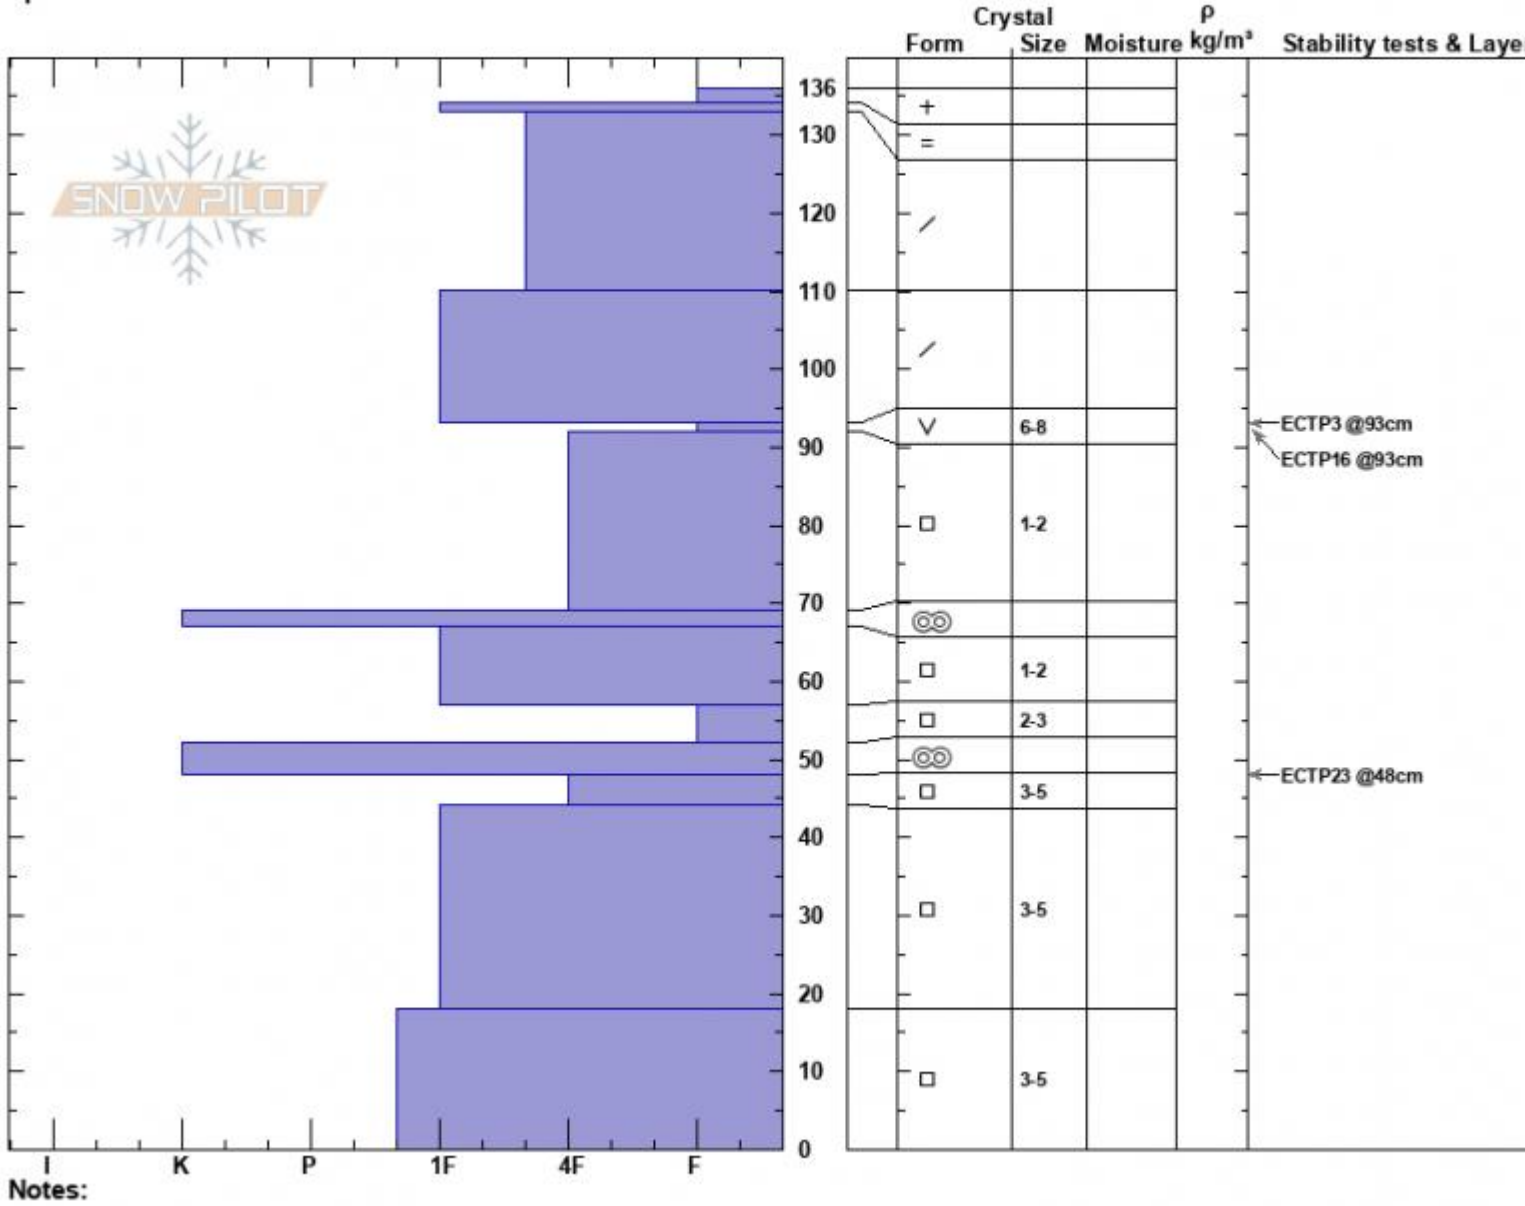

Above E. Hotel  
 Centennial Range  
 ID  
 Elevation: 8800 ft  
 Aspect: 200°  
 Specifics:

Dave Zinn  
 01/28/2024 - 12:30pm  
 Co-ord: 44.53048N, -111.45995W  
 Slope Angle: 25°  
 Wind Loading: no

Stability: Poor  
 Air Temperature: 1°C  
 Sky Cover: OVC  
 Precipitation: RS  
 Wind: SW Moderate

HS:136  
 PF:115  
 Layer Notes: 93-92cm:Problematic layer

Advisory Region  
 Island Park  
 Longitude  
 -111.73W  
 Latitude  
 44.55N  
 Island Park, 2024-02-01