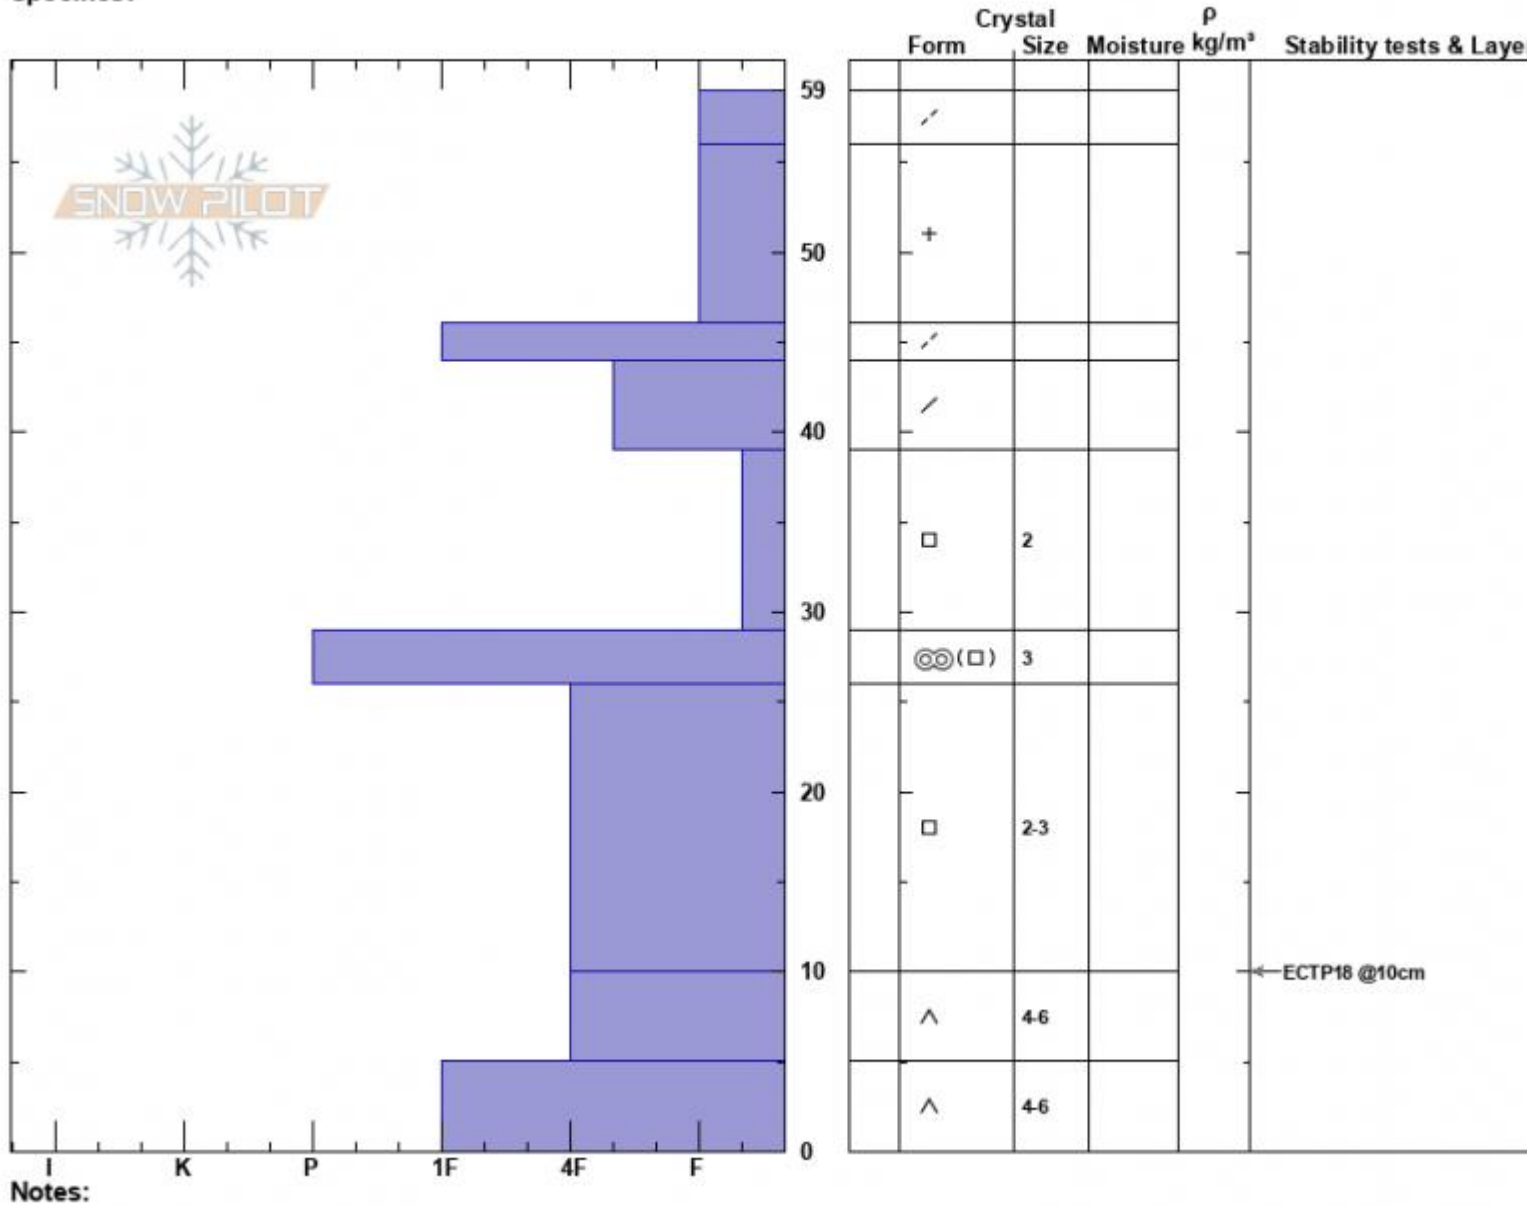

Tyler's S. Shoulder  
 Madison Range-N  
 MT  
 Elevation: 9040 ft  
 Aspect: 249°  
 Specifics:

Dave Zinn  
 01/15/2024 - 12:00pm  
 Co-ord: 45.32163N, -111.38167W  
 Slope Angle: 24°  
 Wind Loading: no

Stability: Fair  
 Air Temperature:  
 Sky Cover: CLR  
 Precipitation: NO  
 Wind: W Calm

HS:59  
 PF:50  
 Layer Notes: 39-29cm:Problematic layer

Advisory Region  
 Northern Madison  
 Longitude  
 -111.39W  
 Latitude  
 45.34N  
 Northern Madison, 2024-01-15