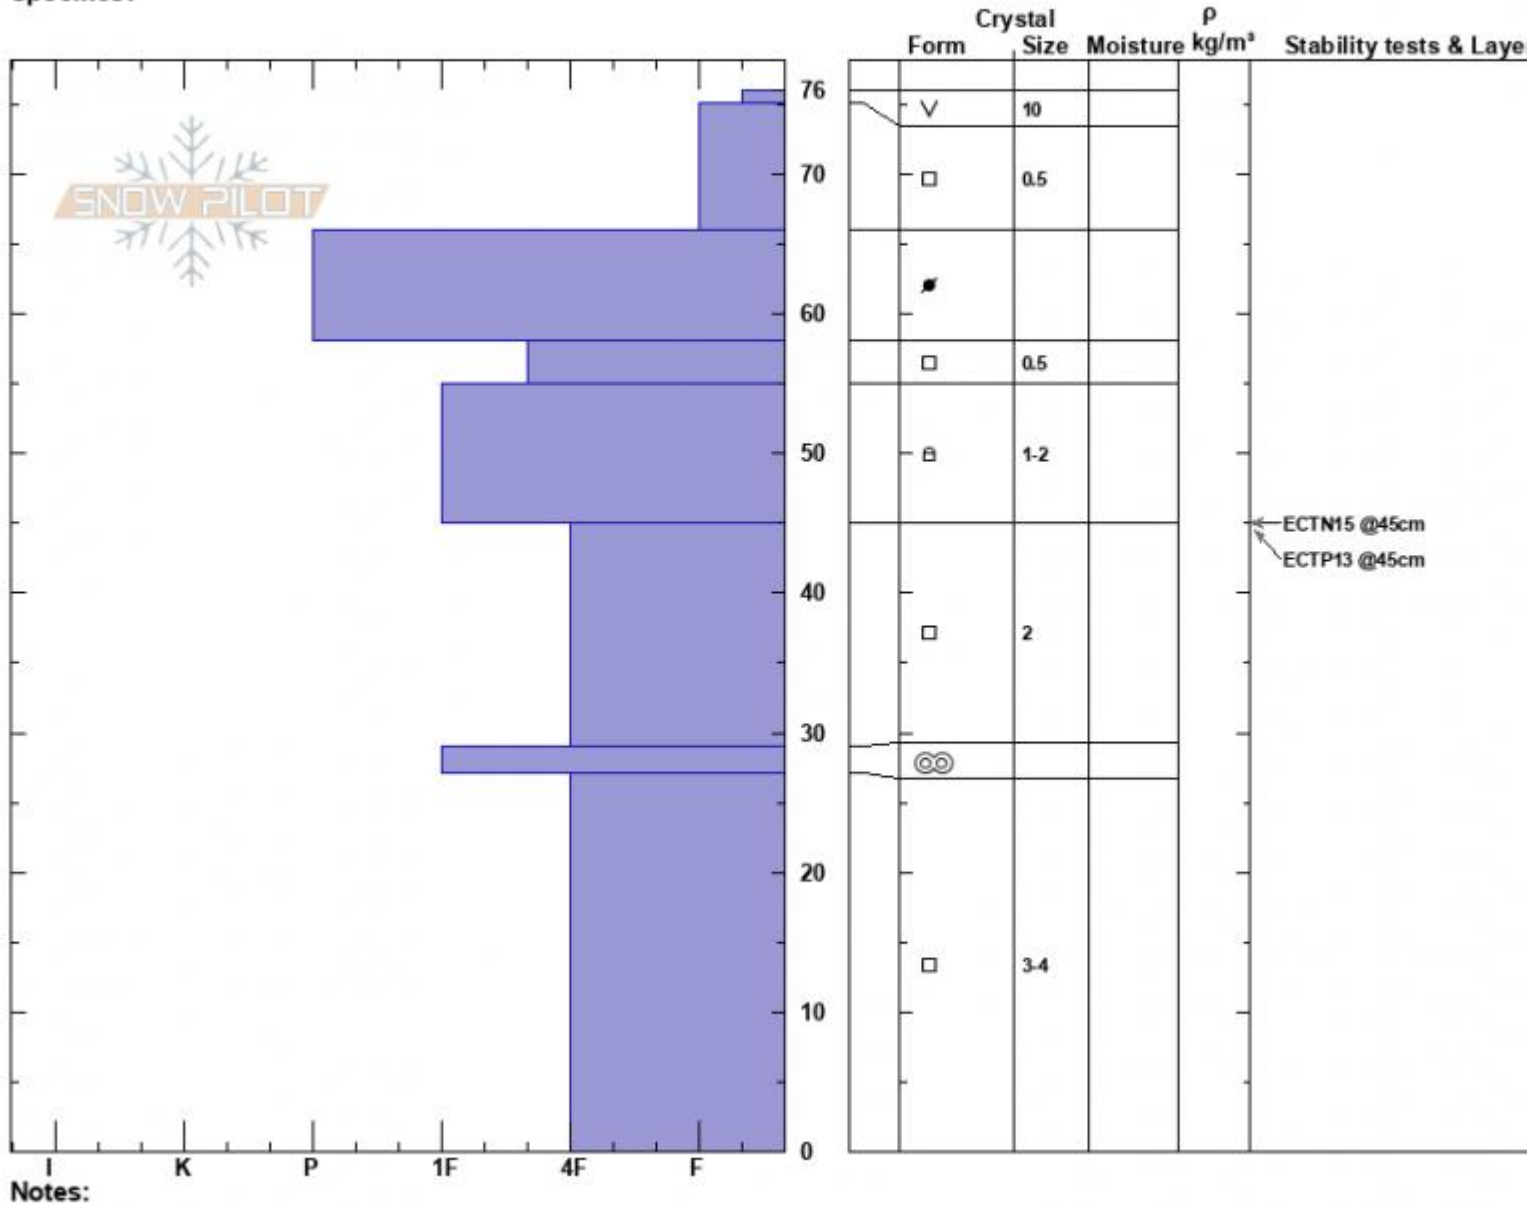

Hourglass Couloir  
 Bridger Range  
 MT  
 Elevation: 8260 ft  
 Aspect: 110°  
 Specifics:

Alex Marienthal  
 01/27/2024 - 12:01pm  
 Co-ord: 45.83318N, -110.93787W  
 Slope Angle: 27°  
 Wind Loading: previous

Stability: Poor  
 Air Temperature: 1°C  
 Sky Cover: OVC  
 Precipitation: NO  
 Wind: W Moderate

HS:76  
 Layer Notes:  
 45-29cm: Problematic layer

Advisory Region  
 Bridger Range  
 Longitude  
 -110.94W  
 Latitude  
 45.83N  
 Bridger Range, 2024-01-28