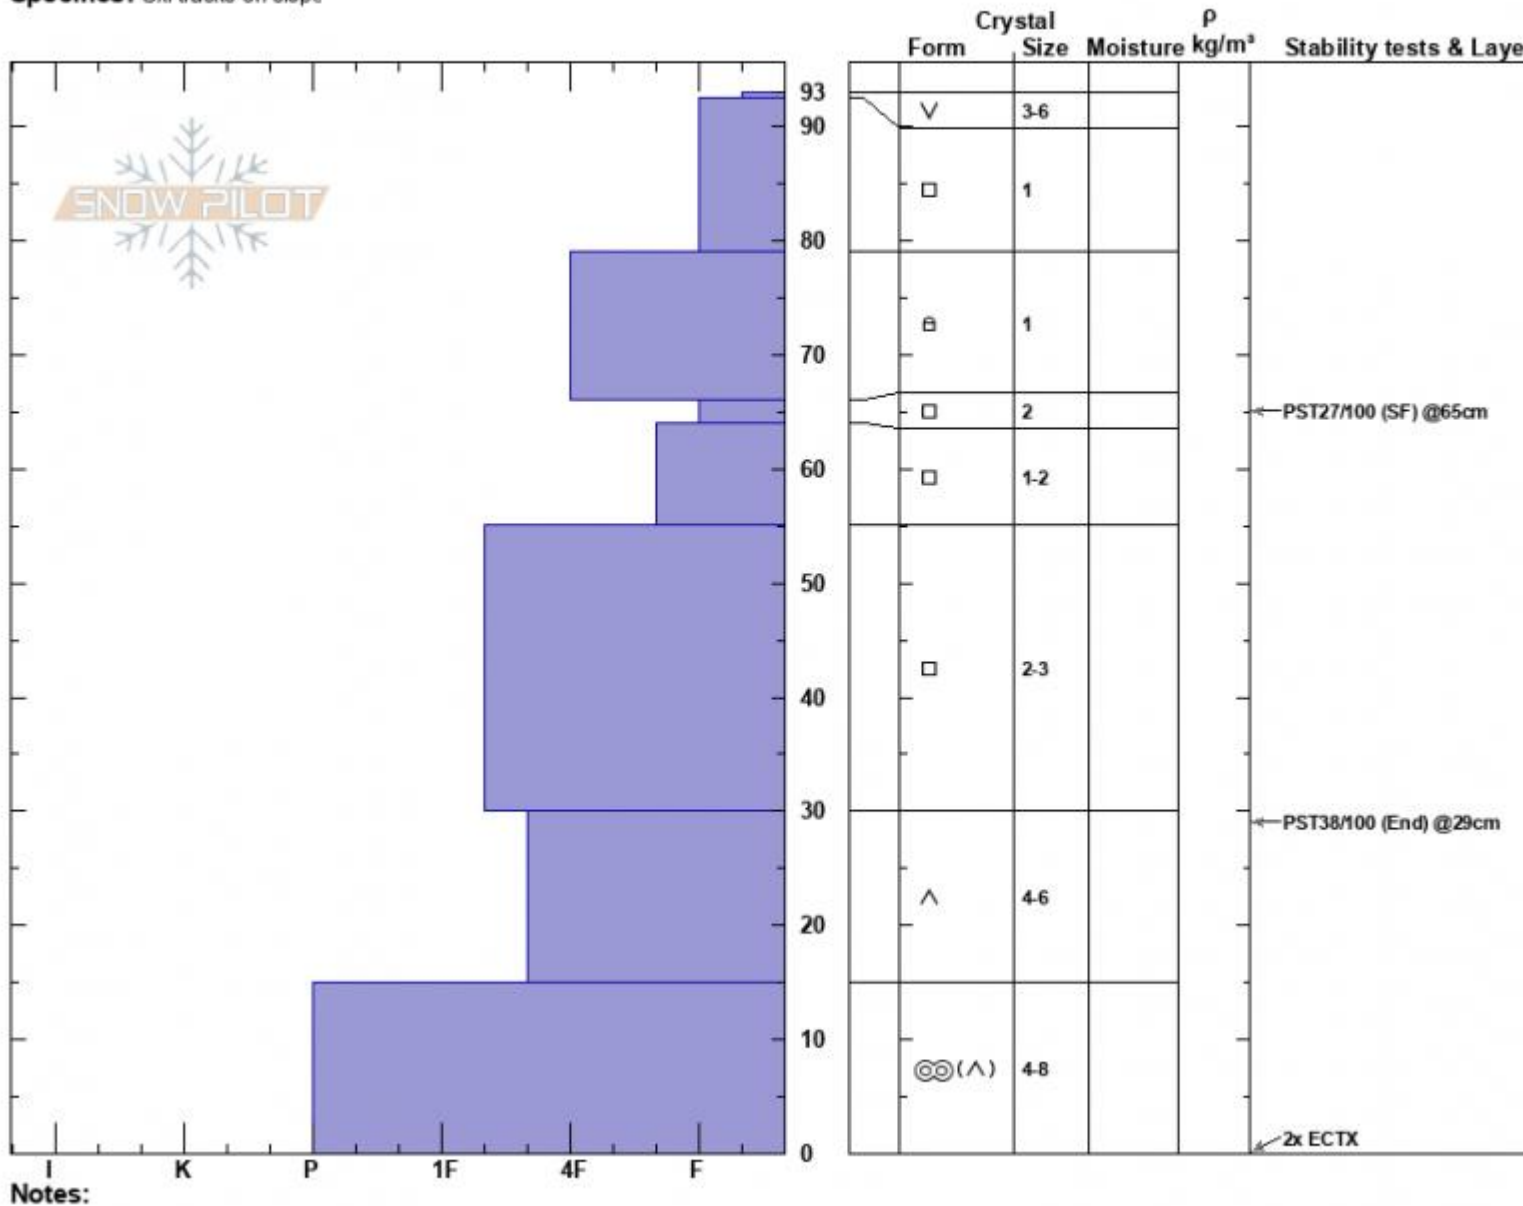

Reefer Chutes
 Bridger Range
 MT
 Elevation: 8326 ft
 Aspect: 330°
 Specifics: Ski tracks on slope

Alex Marienthal
 01/27/2024 - 10:42am
 Co-ord: 45.82897N, -110.93213W
 Slope Angle: 29°
 Wind Loading: no

Stability: Fair
 Air Temperature: -2°C
 Sky Cover: OVC
 Precipitation: NO
 Wind: Light Breeze

Layer Notes:

Advisory Region
 Bridger Range
 Longitude
 -110.94W
 Latitude
 45.83N
 Bridger Range, 2024-01-28