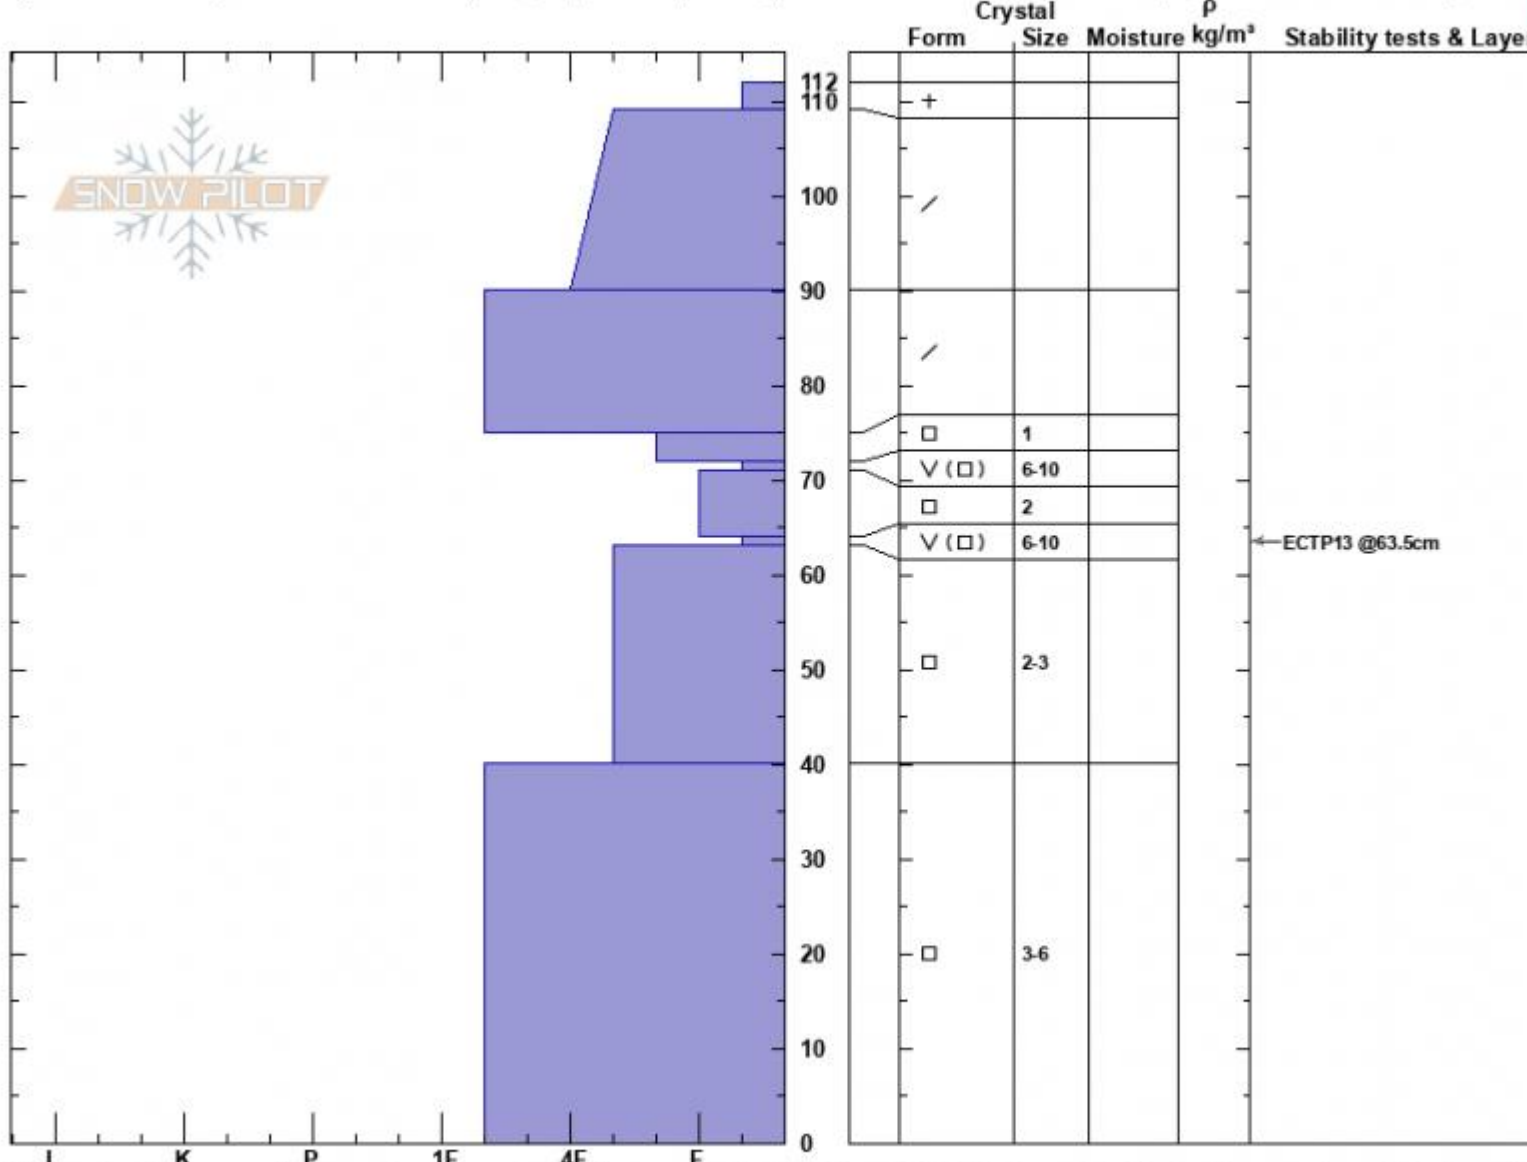

TargheeCrk, Lionhead
Henry Mtns
MT

Alex Marienthal
01/26/2024 - 12:35pm
Co-ord: 44.73732N, -111.37429W
Slope Angle: 25°
Wind Loading: no

Stability: Poor
Air Temperature:
Sky Cover: SCT
Precipitation: NO
Wind: Calm

HS:112 Layer Notes:
PF:90 64-63cm:Problematic layer

Specifics: Pit is adjacent to avalanche: other; Collapsing, localized; Cracking; Recent avalanche activity on similar slopes; Snowmobile tracks on slope

Notes: Dug 200' away on the same slope as an avalanche that occurred in last 3-6 days. R3-D2, 1-2' deep, 150' wide. Cracking around our sled tracks on the approached pit. Upper layer of surface likely collapsed prior to digging/testing. Additional Pit Specifics: Recent avalanche activity on different slopes; V

Advisory Region
Lionhead Range
Longitude
-111.32W
Latitude
44.71N
Lionhead Range, 2024-01-28