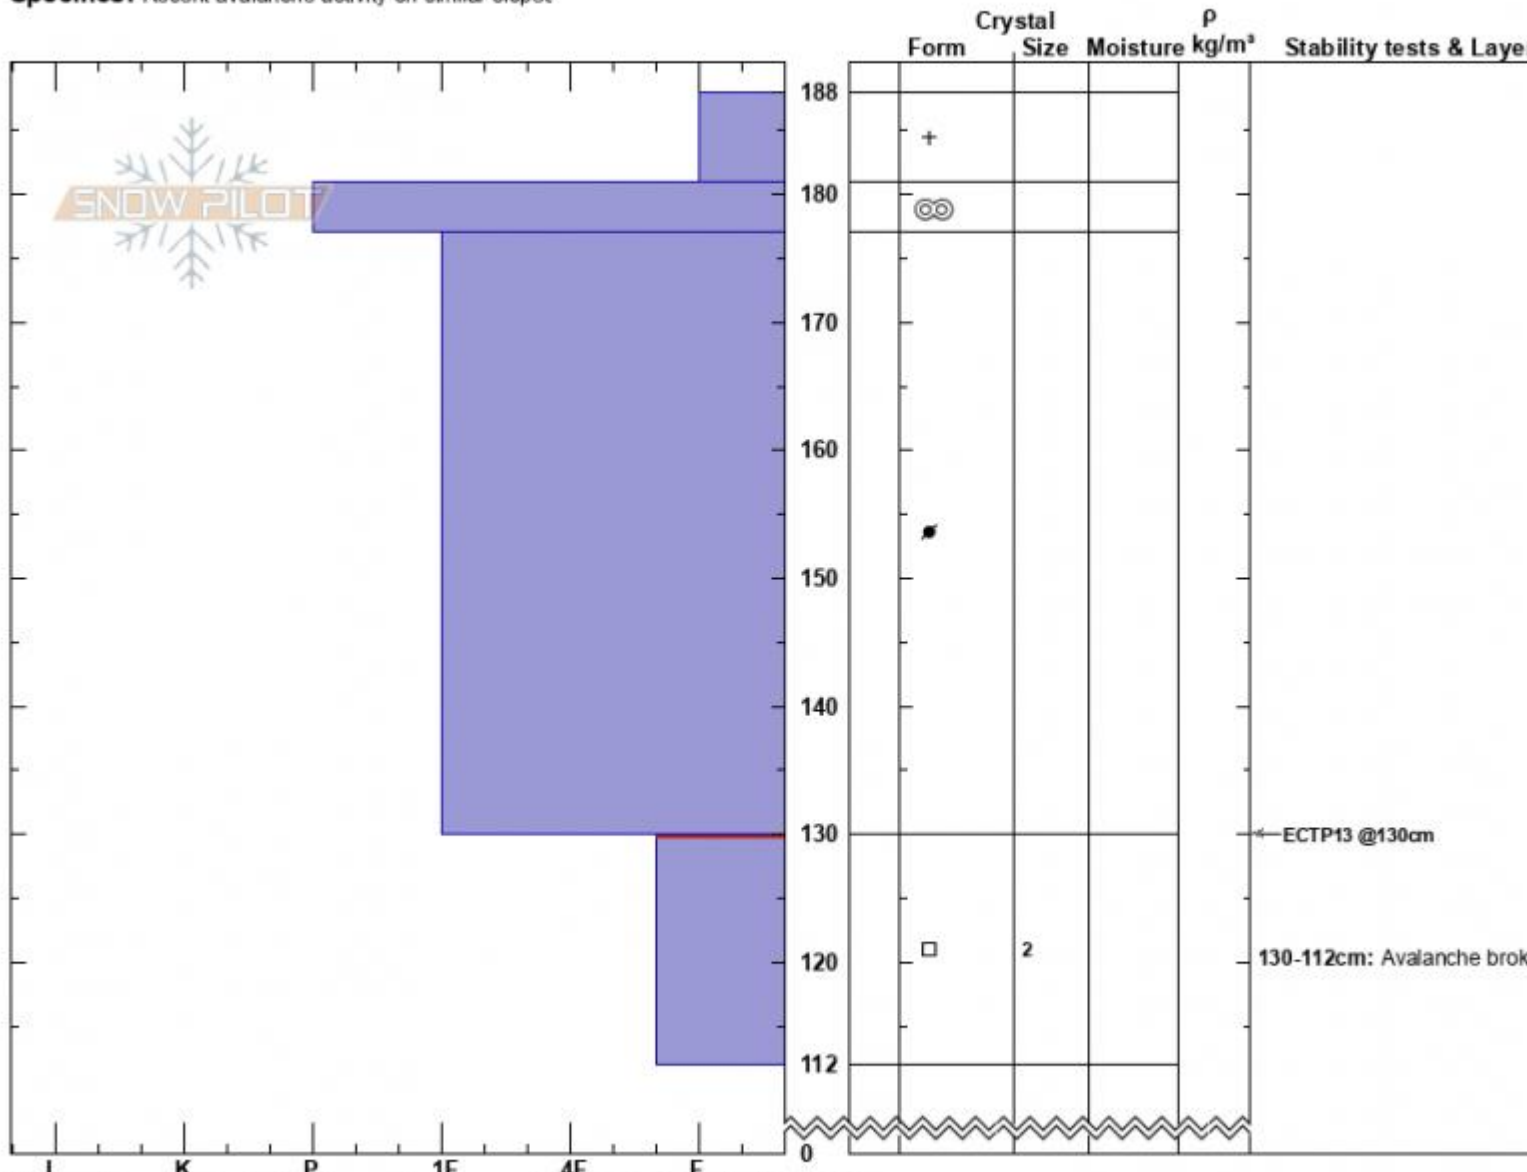

Beaver Creek Crown
 Madison Range-N
 MT
 Elevation: 9200 ft
 Aspect: 30°
 Specifics: Recent avalanche activity on similar slopes

Zach Peterson
 01/22/2024 - 10:30am
 Co-ord: 45.16564N, -111.35889W
 Slope Angle: 30°
 Wind Loading: yes

Stability: Poor
 Air Temperature:
 Sky Cover: FEW
 Precipitation: NO
 Wind: SW Moderate

HS:188 Layer Notes:
 130-112cm: Avalanche broke her
 130-112cm: Problematic layer

Notes: Natural avalanche that happened on the morning of 01/22/2024. HS-N-R2-D2-O

Advisory Region
 Northern Madison
 Longitude
 -111.38W
 Latitude
 45.17N
 Northern Madison, 2024-01-22