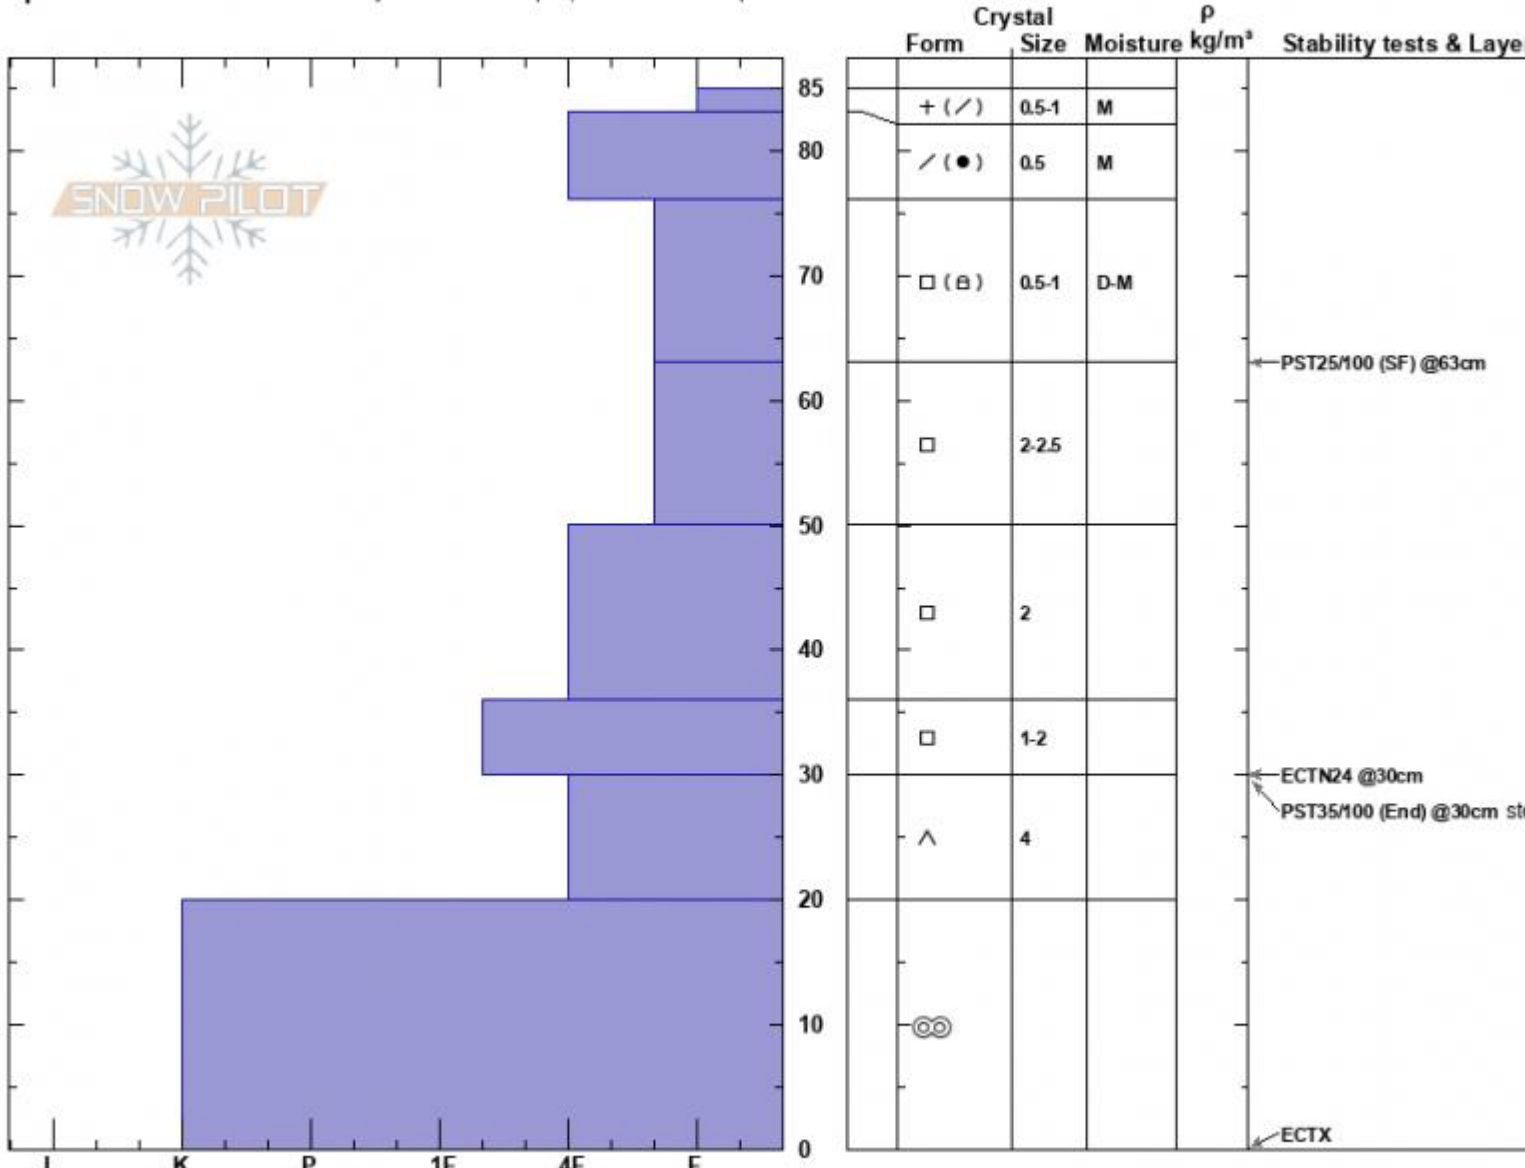

Refr. Chutes/Ramp
 Bridger Range
 MT
 Elevation: 8330 ft
 Aspect: 15°
 Specifics: Recent avalanche activity on different slopes; Ski tracks on slope

Alex Marienthal
 01/20/2024 - 1:00pm
 Co-ord: 45.82880N, -110.93213W
 Slope Angle: 26°
 Wind Loading: no

Stability: Fair
 Air Temperature: 1°C
 Sky Cover: BKN
 Precipitation: NO
 Wind: Calm

HS:85
 PF:80
 PS: 15
 Layer Notes: 30-20cm: Problematic layer

Notes: Top 7.5" of snow = 1" of SWE (19cm snow = 25mm SWE).
 Recent snowfall settled to 3.5" = 0.4" SWE (9cm snow = 10mm SWE).

Advisory Region
 Bridger Range
 Longitude
 -110.93W
 Latitude
 45.83N
 Bridger Range, 2024-01-20