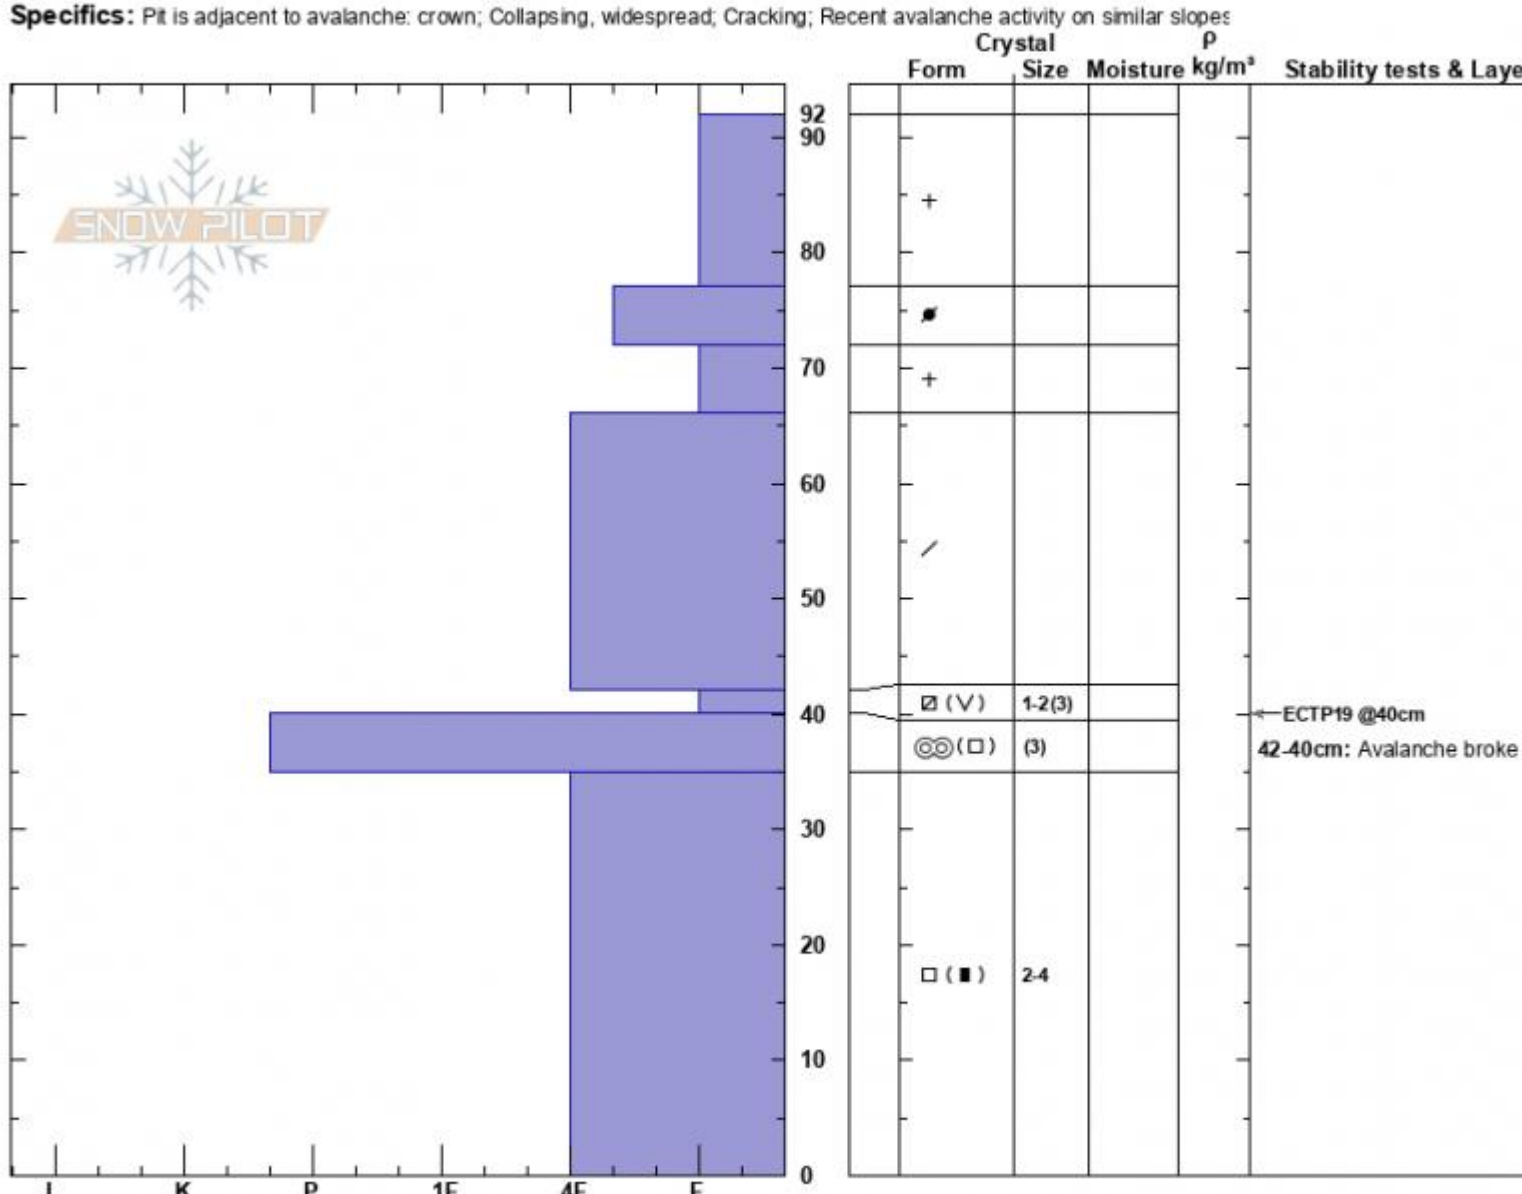

Marty's Crown ASr  
 Beartooths  
 MT  
 Elevation: 9500 ft  
 Aspect: 235°  
 Specifics: Pit is adjacent to avalanche: crown; Collapsing, widespread; Cracking; Recent avalanche activity on similar slopes

Zach Peterson  
 01/18/2024 - 10:30am  
 Co-ord: 45.04175N, -109.94244W  
 Slope Angle: 34°  
 Wind Loading: previous

Stability: Very Poor  
 Air Temperature:  
 Sky Cover: BKN  
 Precipitation: NO  
 Wind: NW Moderate

HS:92  
 Layer Notes:  
 42-40cm: Avalanche broke here  
 42-40cm: Problematic layer

Notes: SS-ASr-R3-D2-O, 150' wide, 350' vertical run. We triggered this avalanche from low-angle terrain in the trees several hundred feet away. Additional avalanche activity on different slopes

Advisory Region  
 Cooke City  
 Longitude  
 -109.95W

Latitude

45.05N

Cooke City, 2024-01-18