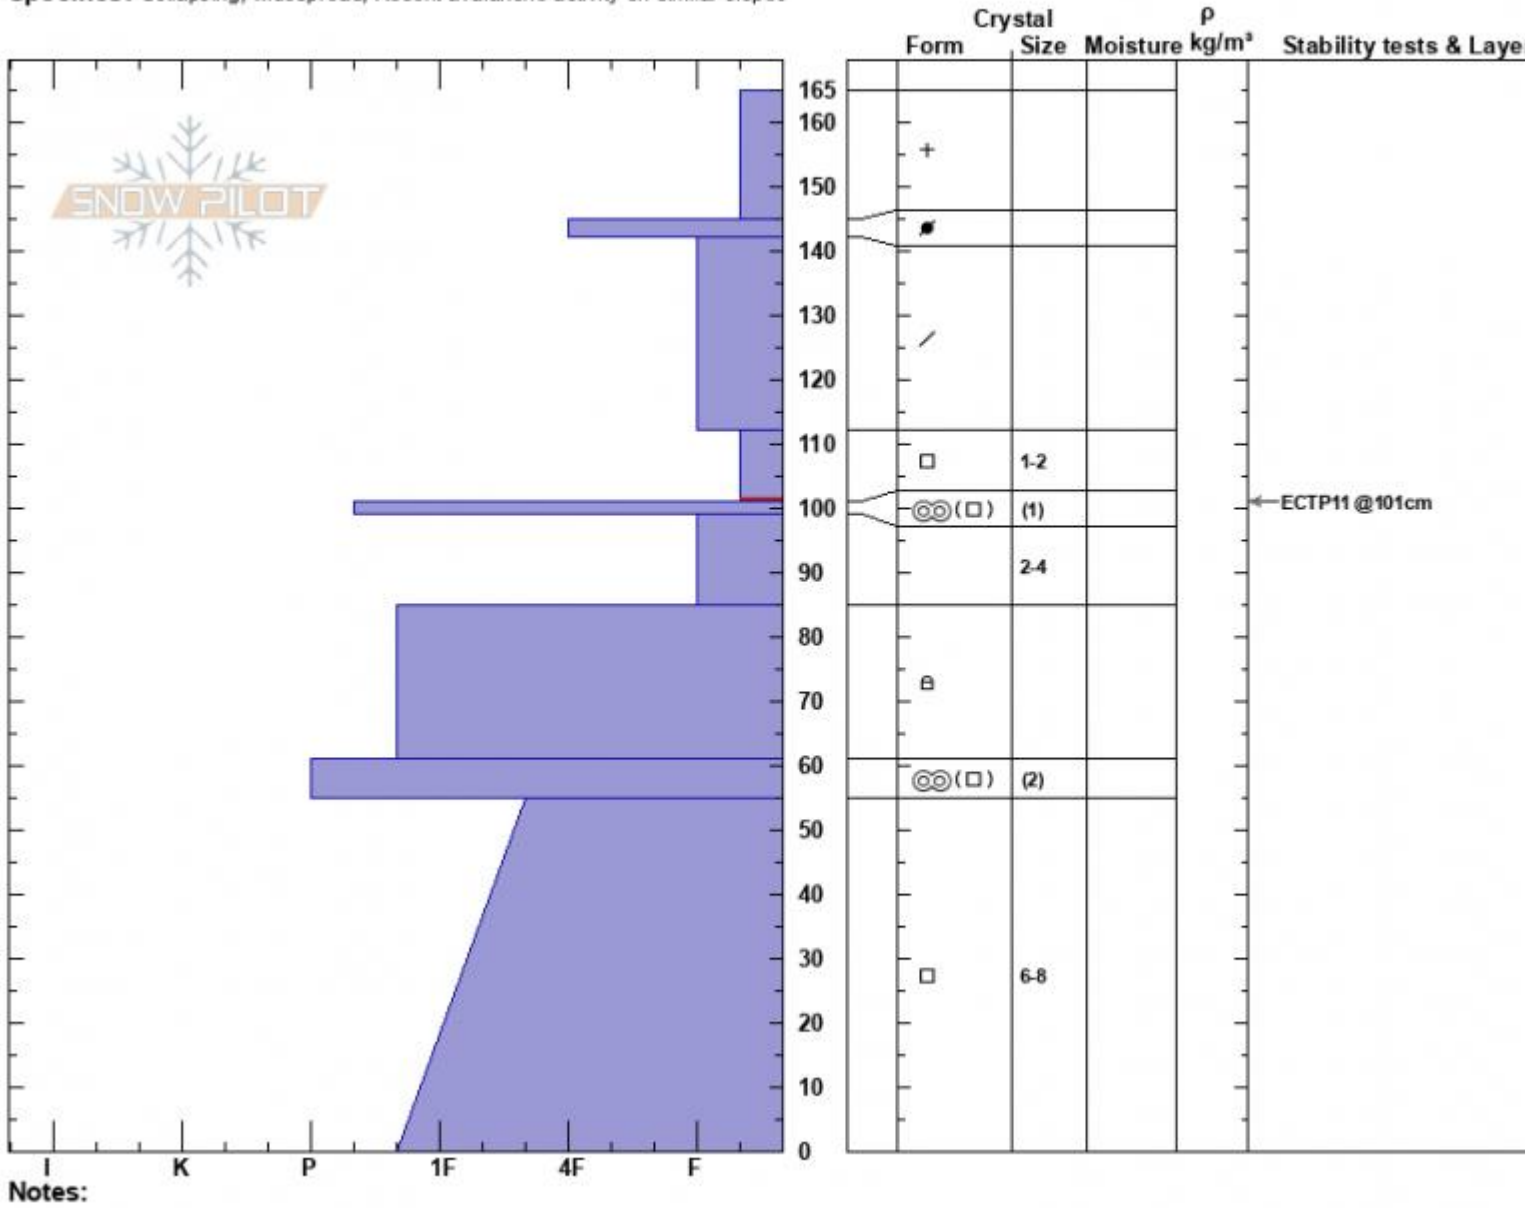

Almost Died  
 Cooke City  
 MT  
 Elevation: 9500 ft  
 Aspect: 85°  
 Specifics: Collapsing, widespread; Recent avalanche activity on similar slopes

Ian Hoyer  
 01/17/2024 - 3:00pm  
 Co-ord: 45.05041N, -109.93168W  
 Slope Angle: 32°  
 Wind Loading: previous

Stability: Poor  
 Air Temperature:  
 Sky Cover: OVC  
 Precipitation: S1  
 Wind: Calm

HS:165 Layer Notes:  
 PF:125 112-101cm:Problematic layer

Advisory Region  
 Cooke City  
 Longitude  
 -109.93W  
 Latitude  
 45.07N  
 Cooke City, 2024-01-17