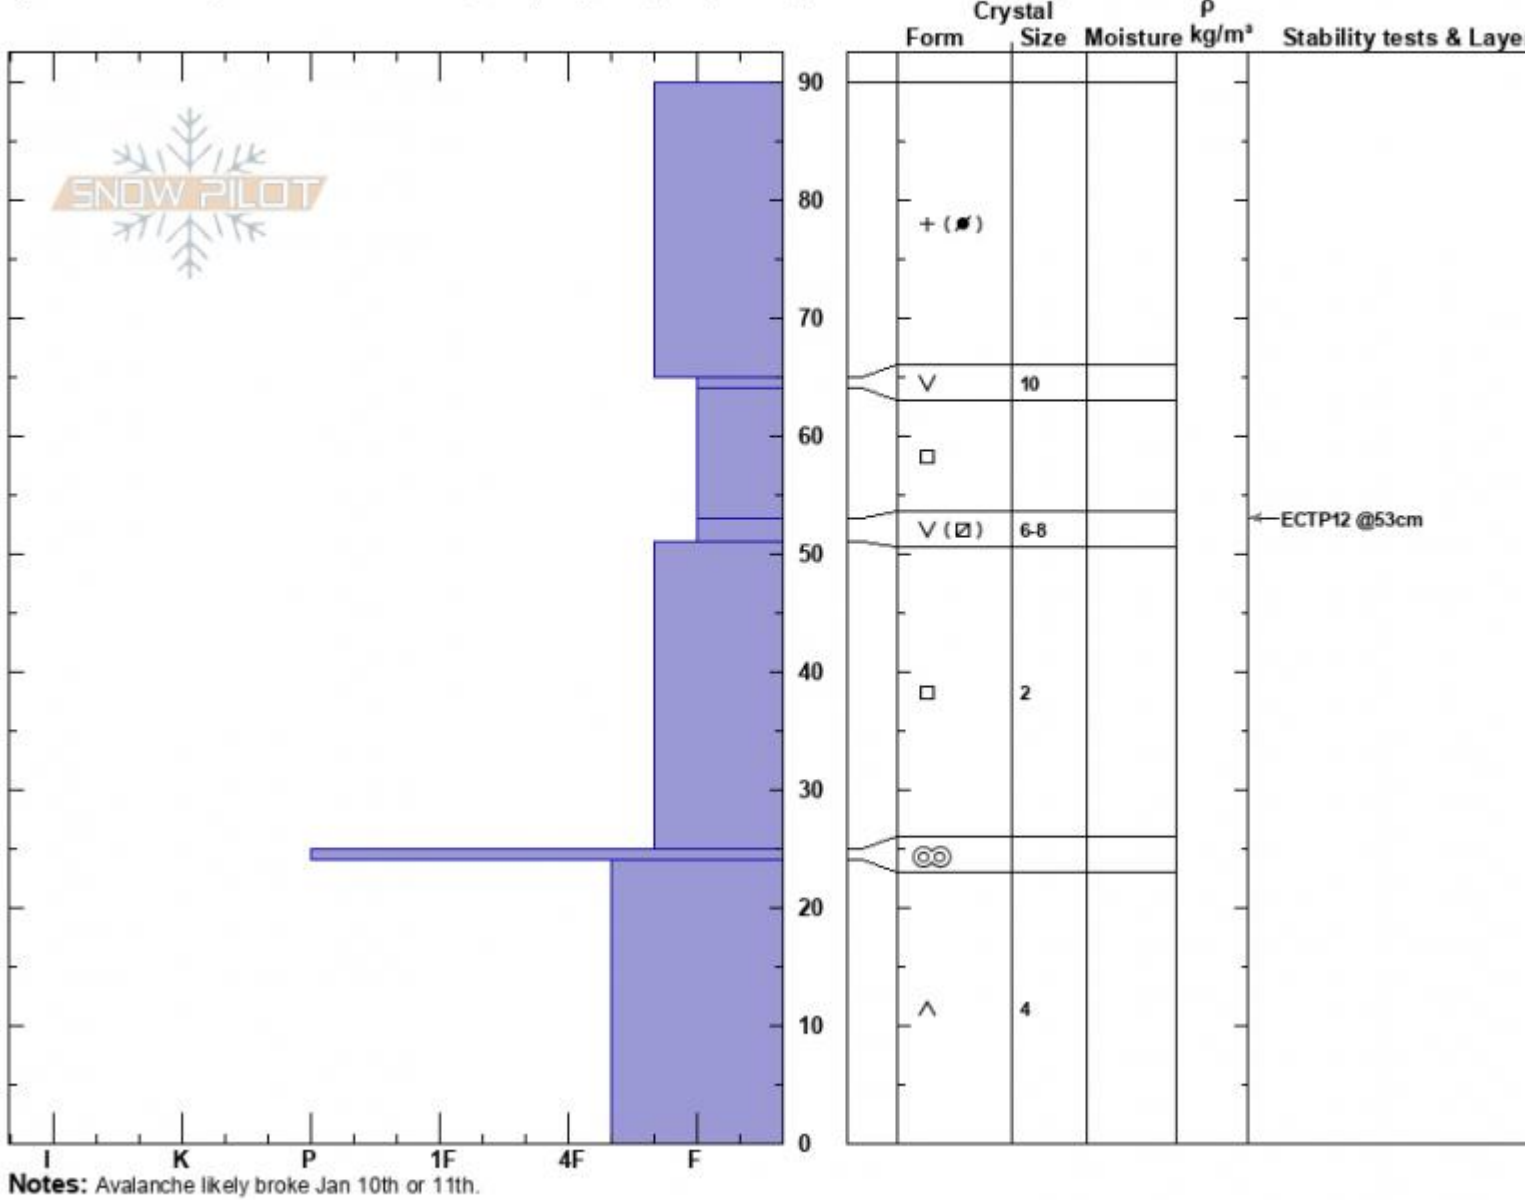

Ski Hill
 Lionhead Range
 MT
 Elevation: 8100 ft
 Aspect: 80°

Ian Hoyer
 01/16/2024 - 2:00pm
 Co-ord: 44.70904N, -111.29771W
 Slope Angle: 25°
 Wind Loading: no

Stability: Poor
 Air Temperature:
 Sky Cover: BKN
 Precipitation: NO
 Wind: Calm

HS:90
 PF:65
 Layer Notes:
 53-51cm: Problematic layer

Specifics: Pit is adjacent to avalanche: crown; Collapsing, widespread; Cracking; Recent avalanche activity on similar slopes

Advisory Region
 Lionhead Range
 Longitude
 -111.32W
 Latitude
 44.71N

Avalanche Details: [Collapses and cracking at Lionhead](#)
 Lionhead Range, 2024-01-16