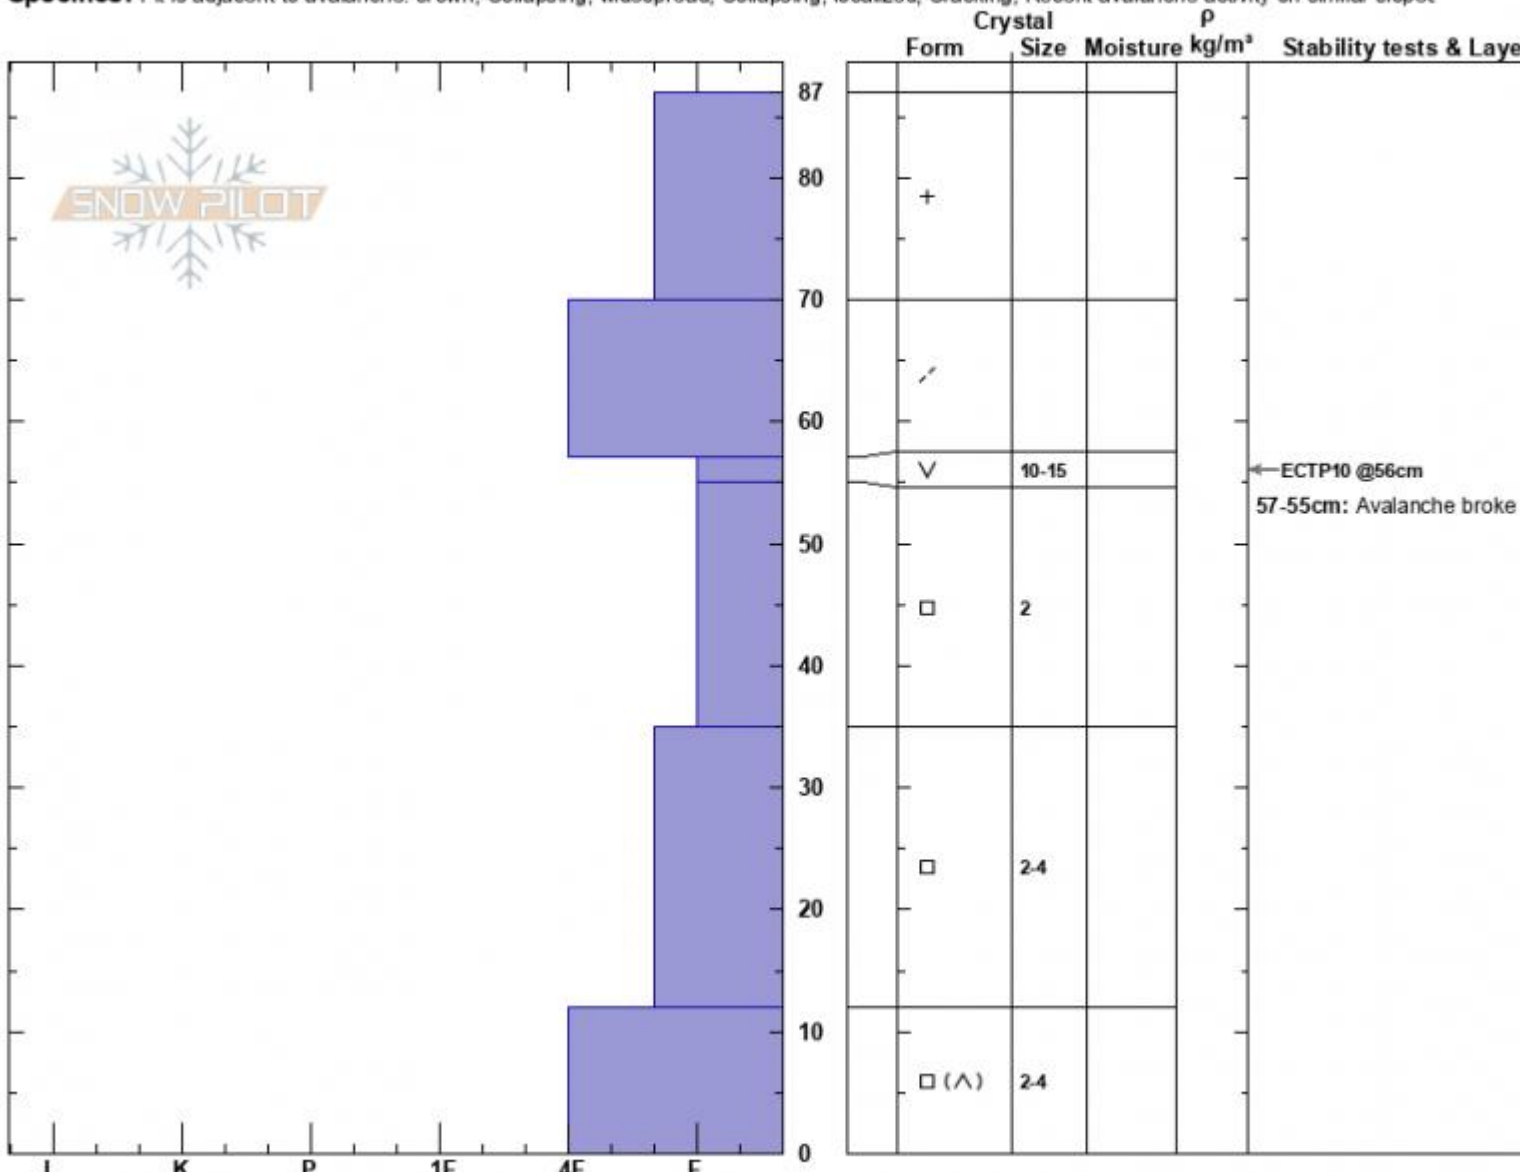

Sunlight Basin, SS-AFr  
 Madison Range-S  
 MT  
 Elevation: 9500 ft  
 Aspect: 90°  
 Specifics: Pit is adjacent to avalanche: crown; Collapsing, widespread; Collapsing, localized; Cracking; Recent avalanche activity on similar slopes

Alex Marienthal  
 01/11/2024 - 11:11am  
 Co-ord: 44.97505N, -111.31379W  
 Slope Angle: 38°  
 Wind Loading: yes

Stability: Very Poor  
 Air Temperature: -14°C  
 Sky Cover: BKN  
 Precipitation: NO  
 Wind: W Moderate

HS:87  
 PF:80  
 Layer Notes:  
 57-55cm: Avalanche broke here  
 57-55cm: Problematic layer

Notes: We triggered this avalanche from the flat ridge as we approached from above on foot. SS-AFr-R1-D1.5-O. 12" deep, 50 ft wide. Trigger point about 3  
 Video from crown: <https://youtu.be/aTnE5gzG1sc?feature=shared>

Advisory Region  
 Southern Madison  
 Longitude  
 -111.27W  
 Latitude  
 45.06N

Avalanche Details: [Remote Triggered Avalanches, Taylor Fork](#)  
 Southern Madison, 2024-01-11