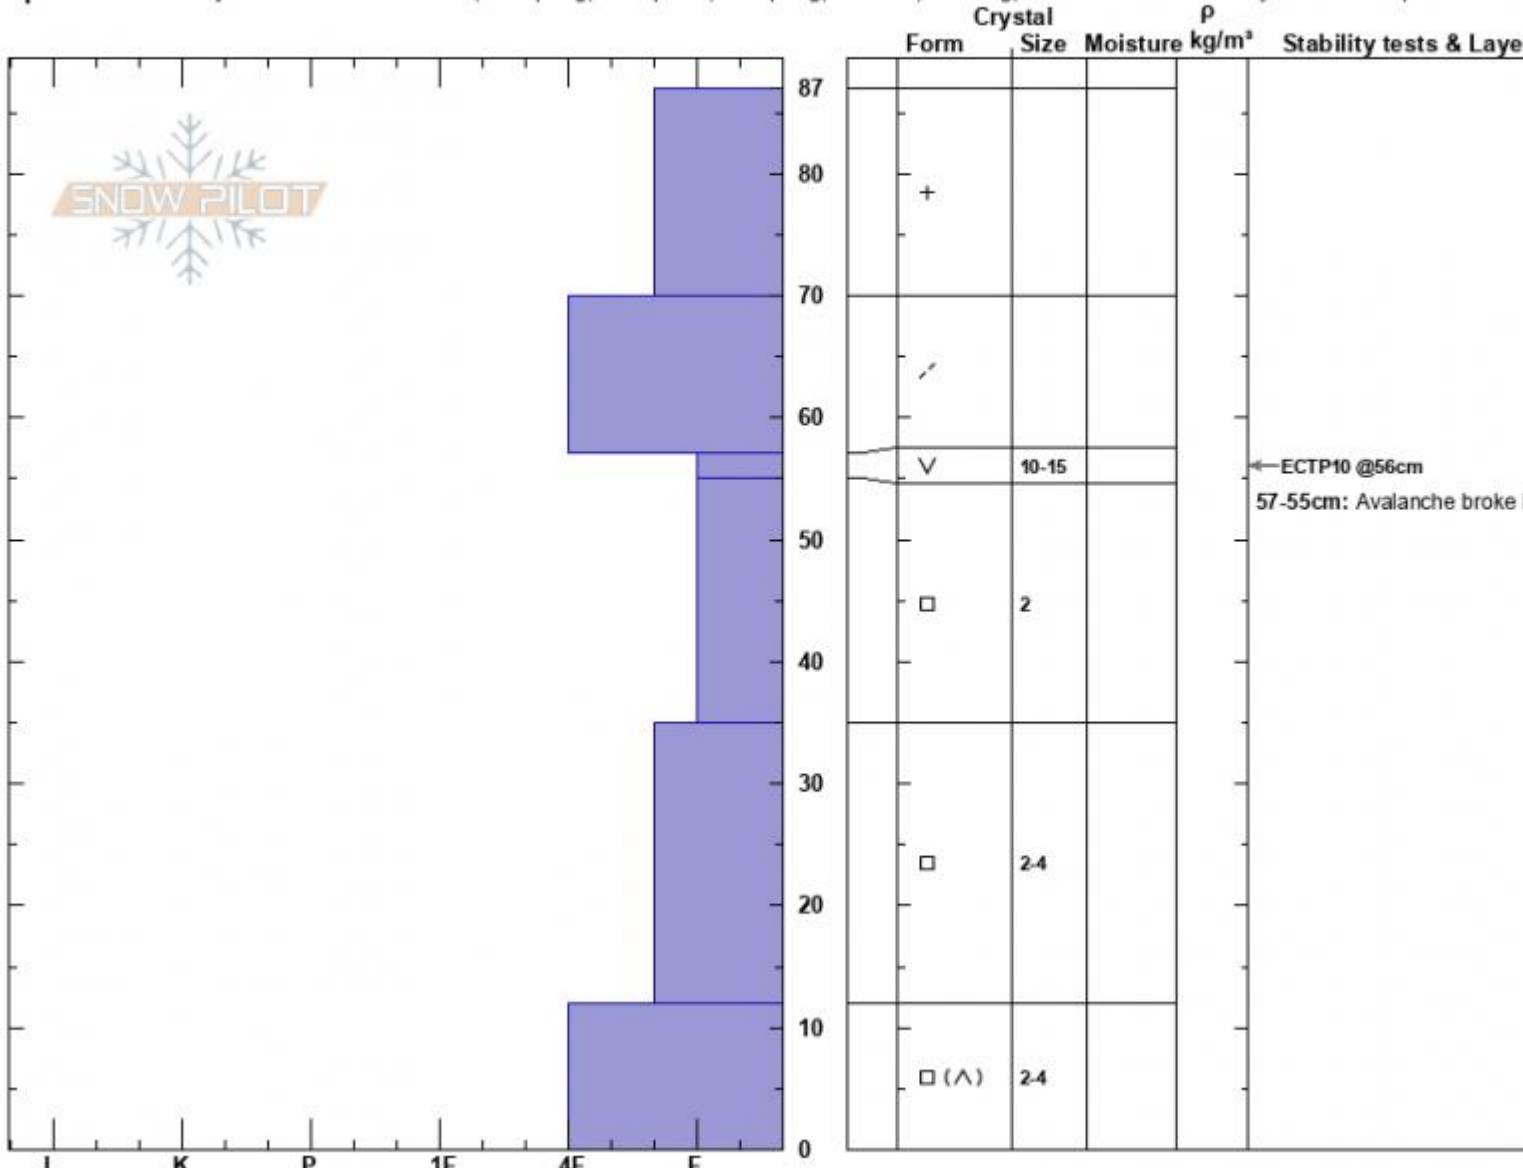

Sunlight Basin, SS-AFr  
 Madison Range-S  
 MT  
 Elevation: 9500 ft  
 Aspect: 90°  
 Specifics: Pit is adjacent to avalanche: crown; Collapsing, widespread; Collapsing, localized; Cracking; Recent avalanche activity on similar slopes

Alex Marienthal  
 01/11/2024 - 11:11am  
 Co-ord: 44.97505N, -111.31379W  
 Slope Angle: 38°  
 Wind Loading: yes

Stability: Very Poor  
 Air Temperature: -14°C  
 Sky Cover: BKN  
 Precipitation: NO  
 Wind: W Moderate

HS:87  
 PF:80  
 Layer Notes:  
 57-55cm: Avalanche broke here  
 57-55cm: Problematic layer

Notes: We triggered this avalanche from the flat ridge as we approached from above on foot. SS-AFr-R1-D1.5-O. 12" deep, 50 ft wide. Trigger point about 3  
 Video from crown: <https://youtu.be/aTnE5gzG1sc?feature=shared>

Advisory Region  
 Southern Madison  
 Longitude  
 -111.27W  
 Latitude  
 45.06N

Avalanche Details: [Remote Triggered Avalanches, Taylor Fork](#)  
 Southern Madison, 2024-01-11