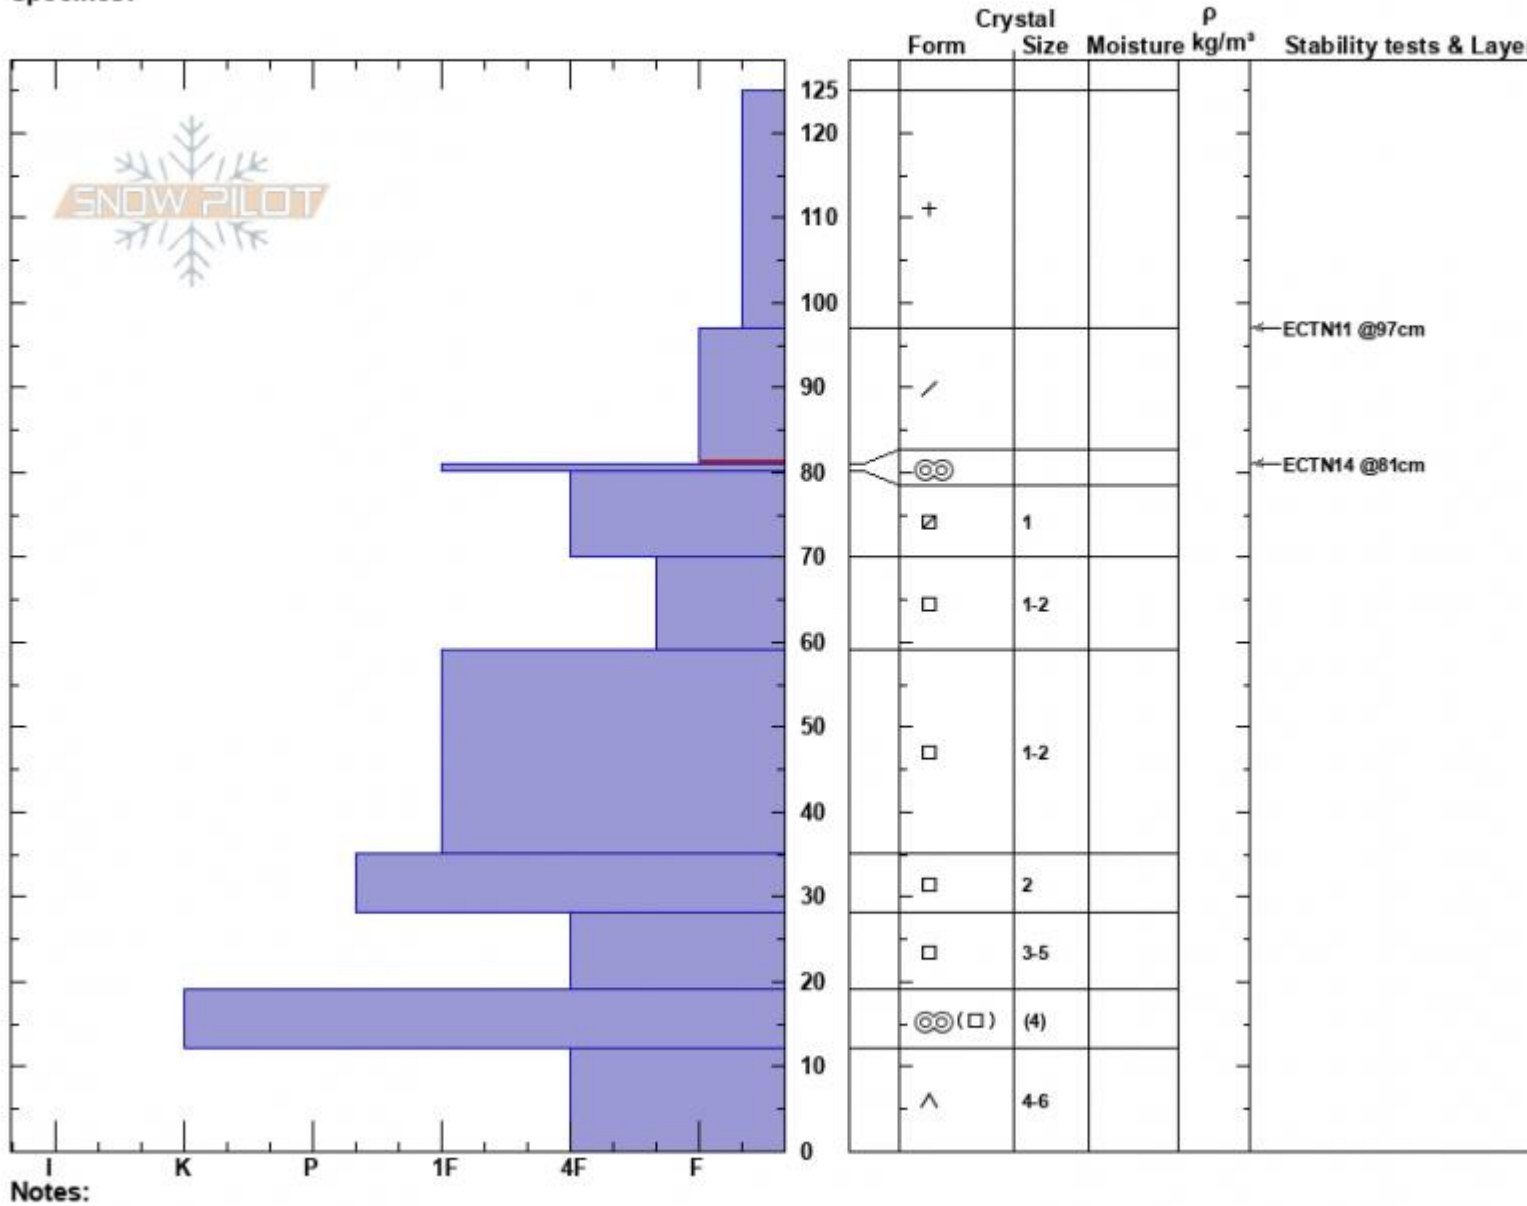

Below the Ramp  
 Bridger Range  
 MT  
 Elevation: 7880 ft  
 Aspect: 104°  
 Specifics:

Zach Peterson  
 01/11/2024 - 11:00am  
 Co-ord: 45.82964N, -110.92917W  
 Slope Angle: 12°  
 Wind Loading: no

Stability: Fair  
 Air Temperature:  
 Sky Cover: OVC  
 Precipitation: NO  
 Wind: Calm

HS:125    Layer Notes:  
 97-81cm: Problematic layer

Notes:  
 Advisory Region  
 Bridger Range  
 Longitude  
 -110.93W  
 Latitude  
 45.83N  
 Bridger Range, 2024-01-11