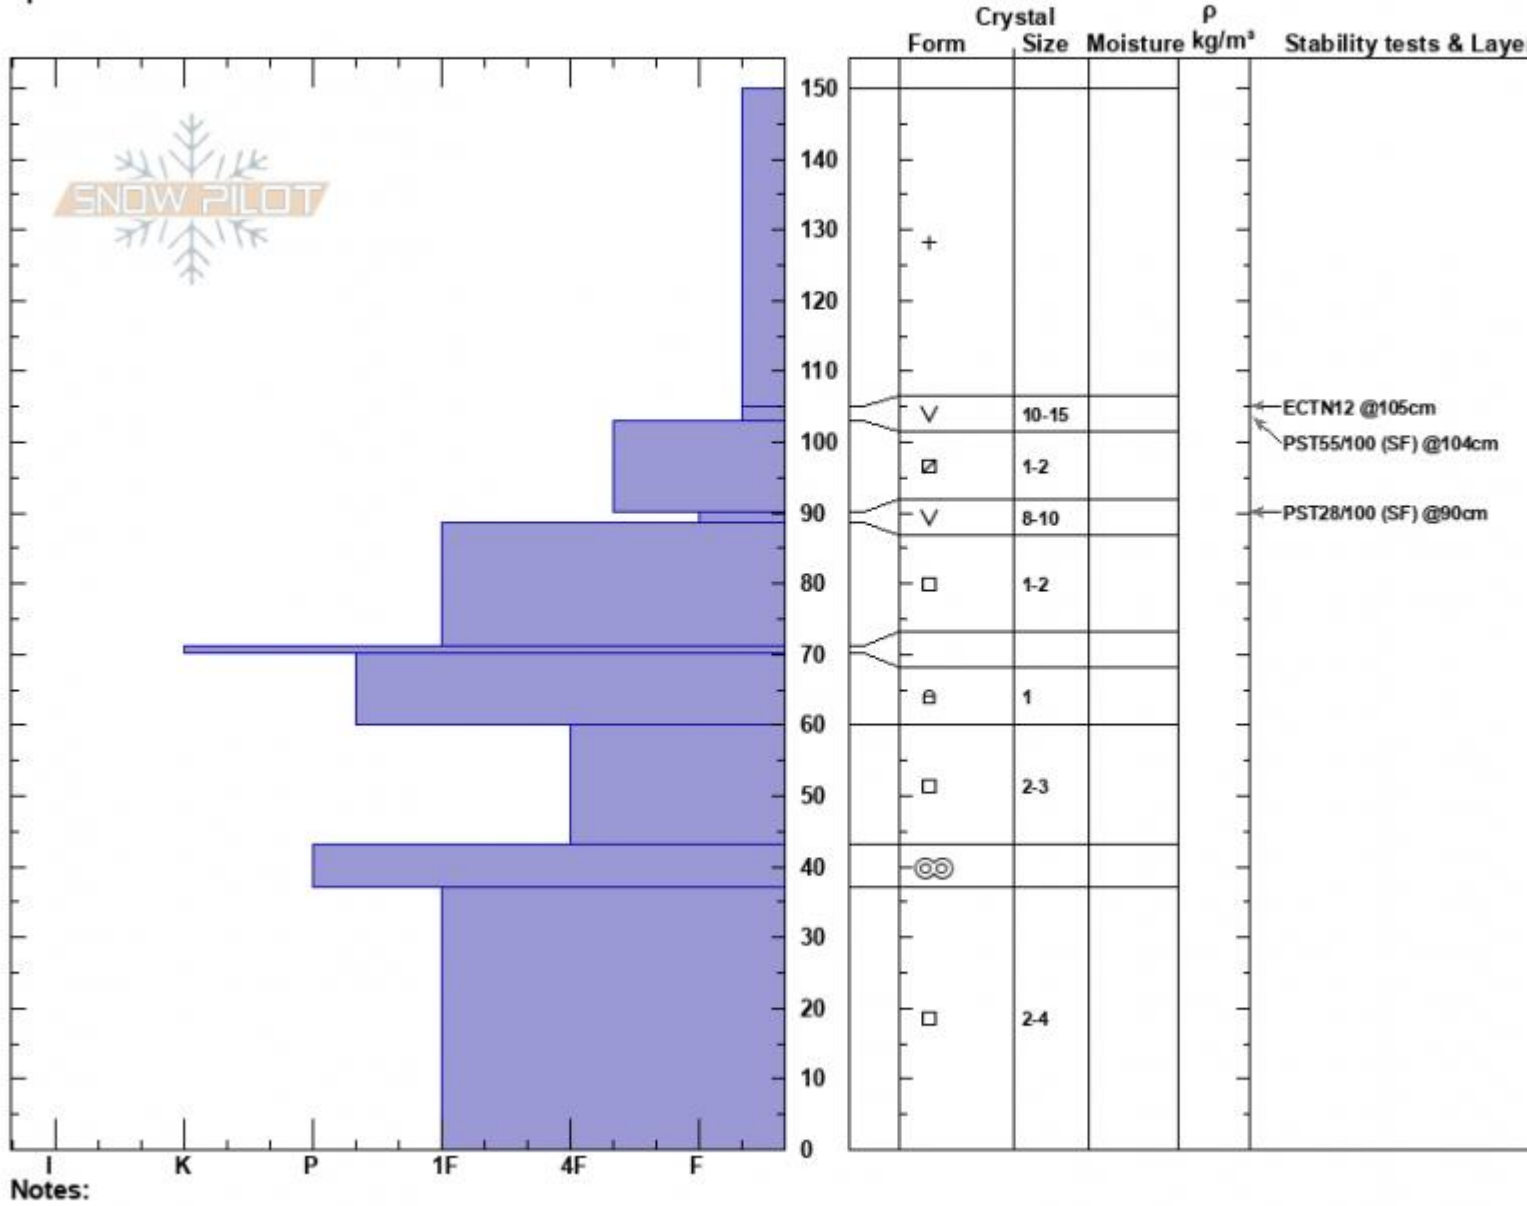

Yale Pass North
 Centennial Range
 ID
 Elevation: 8910 ft
 Aspect: 295°
 Specifics:

Dave Zinn
 01/07/2024 - 12:30pm
 Co-ord: 44.55006N, -111.47099W
 Slope Angle: 15°
 Wind Loading: no

Stability: Fair
 Air Temperature:
 Sky Cover: OVC
 Precipitation: S-1
 Wind: W Light Breeze

HS:150 Layer Notes:
 PF:105 105-103cm:Problematic layer

Advisory Region
 Island Park
 Longitude
 -111.63W
 Latitude
 44.52N
 Island Park, 2024-01-07