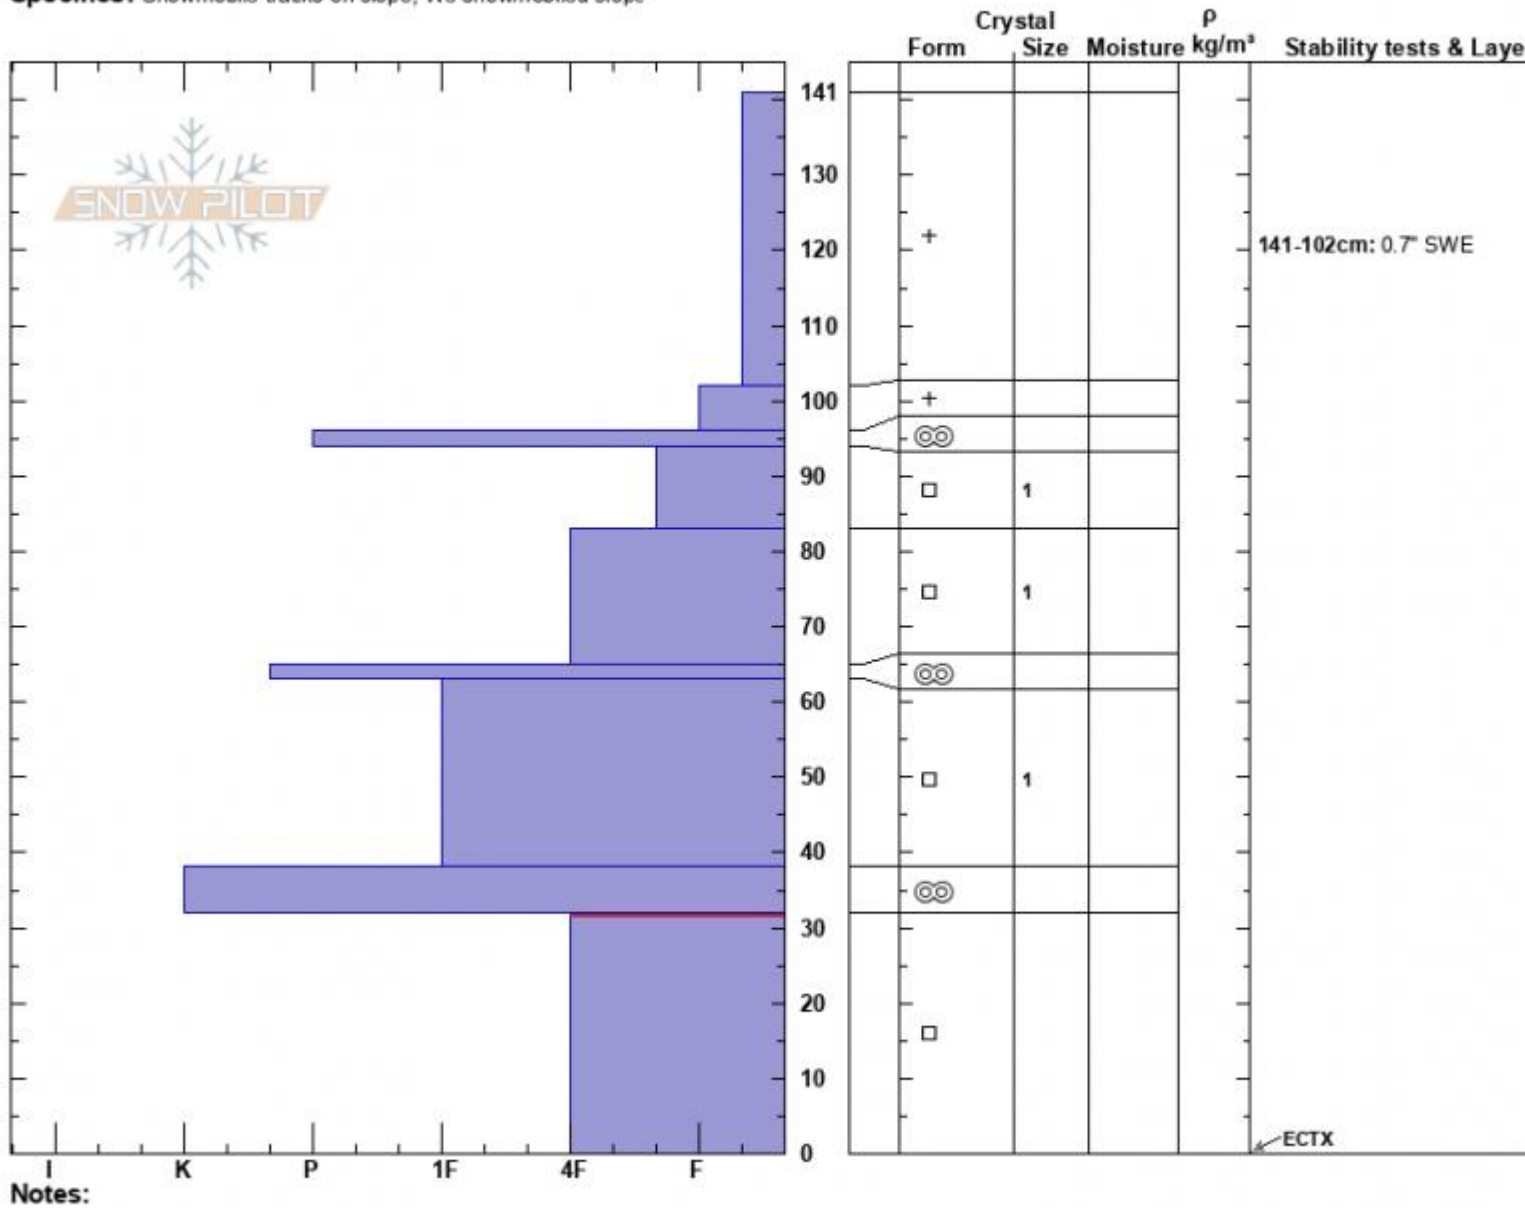

Head of Hellroaring S
 Centennial Range
 ID
 Elevation: 8800 ft
 Aspect: 160°
 Specifics: Snowmobile tracks on slope; We snowmobiled slope

Ian Hoyer
 01/07/2024 - 12:00pm
 Co-ord: 44.55126N, -111.47332W
 Slope Angle: 20°
 Wind Loading: no

Stability: Fair
 Air Temperature:
 Sky Cover: OVC
 Precipitation: S1
 Wind: Calm

HS:141 Layer Notes:
 PF:100 141-102cm: 0.7" SWE
 32-0cm: Problematic layer

Advisory Region
 Island Park
 Longitude
 -111.48W
 Latitude
 44.55N
 Island Park, 2024-01-07