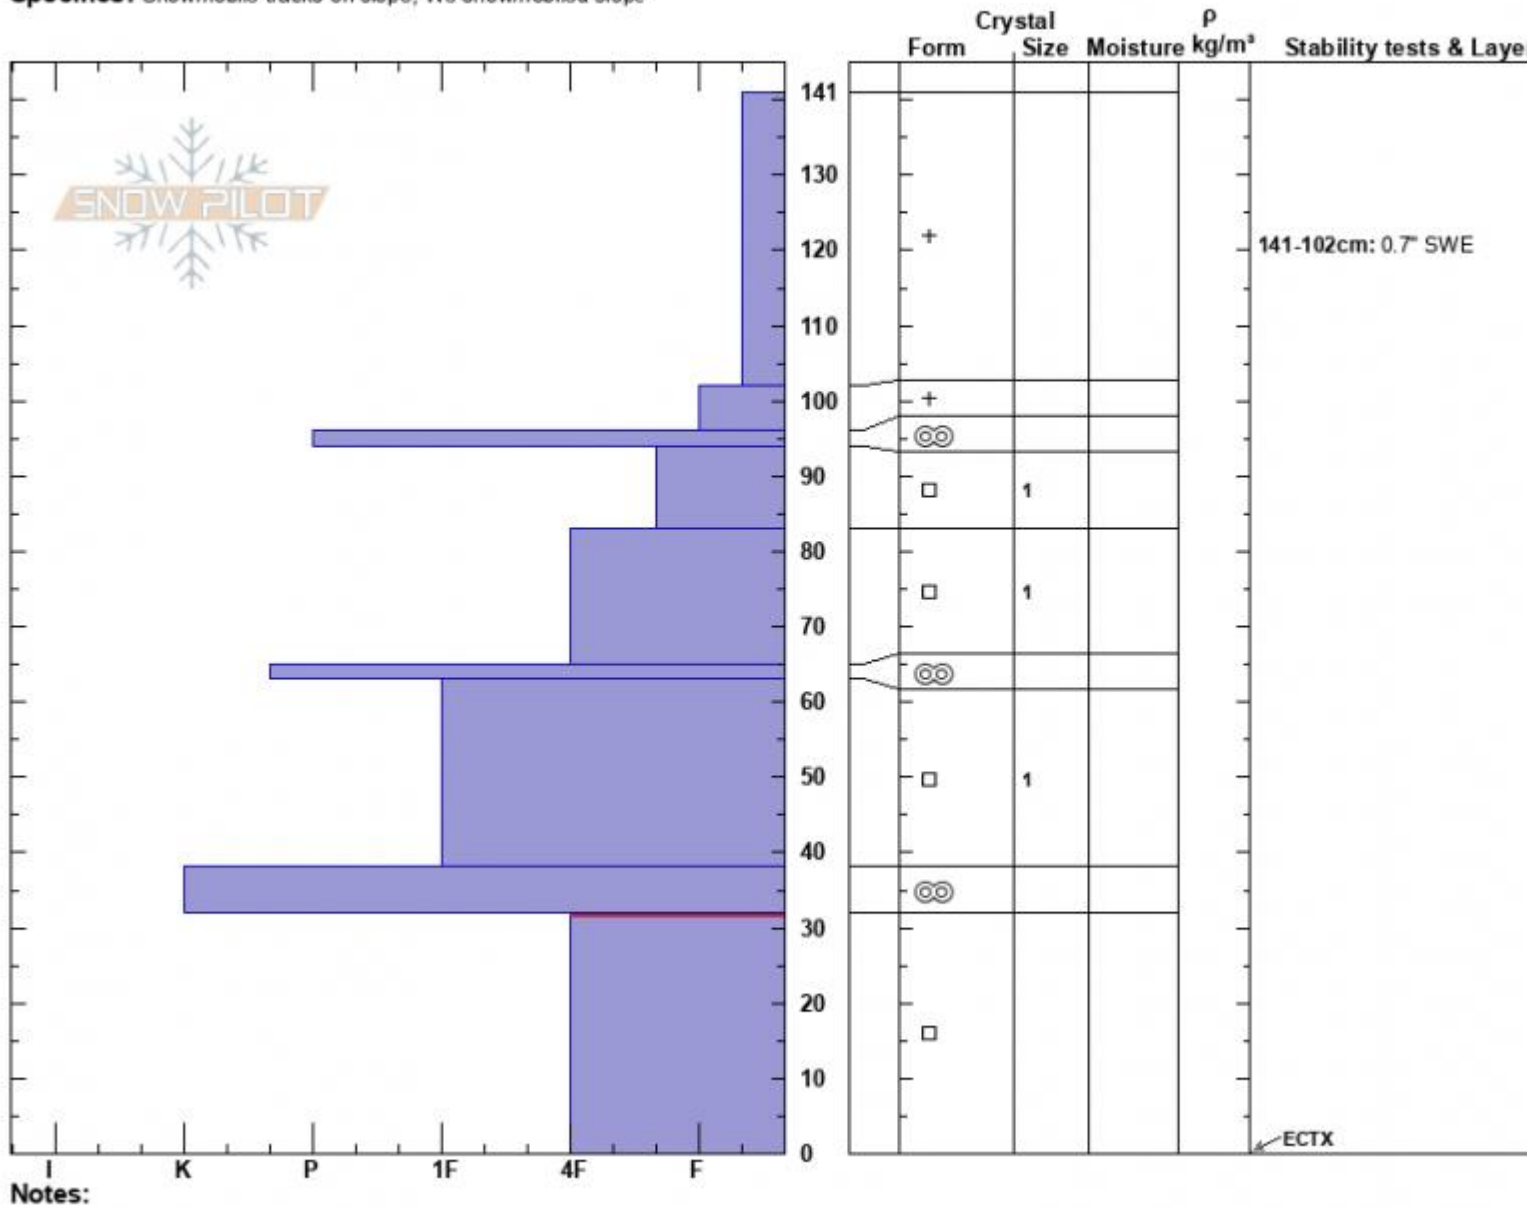

Head of Hellroaring S
 Centennial Range
 ID
 Elevation: 8800 ft
 Aspect: 160°
 Specifics: Snowmobile tracks on slope; We snowmobiled slope

Ian Hoyer
 01/07/2024 - 12:00pm
 Co-ord: 44.55126N, -111.47332W
 Slope Angle: 20°
 Wind Loading: no

Stability: Fair
 Air Temperature:
 Sky Cover: OVC
 Precipitation: S1
 Wind: Calm

HS:141 Layer Notes:
 PF:100 141-102cm: 0.7" SWE
 32-0cm: Problematic layer

Advisory Region
 Island Park
 Longitude
 -111.48W
 Latitude
 44.55N
 Island Park, 2024-01-07