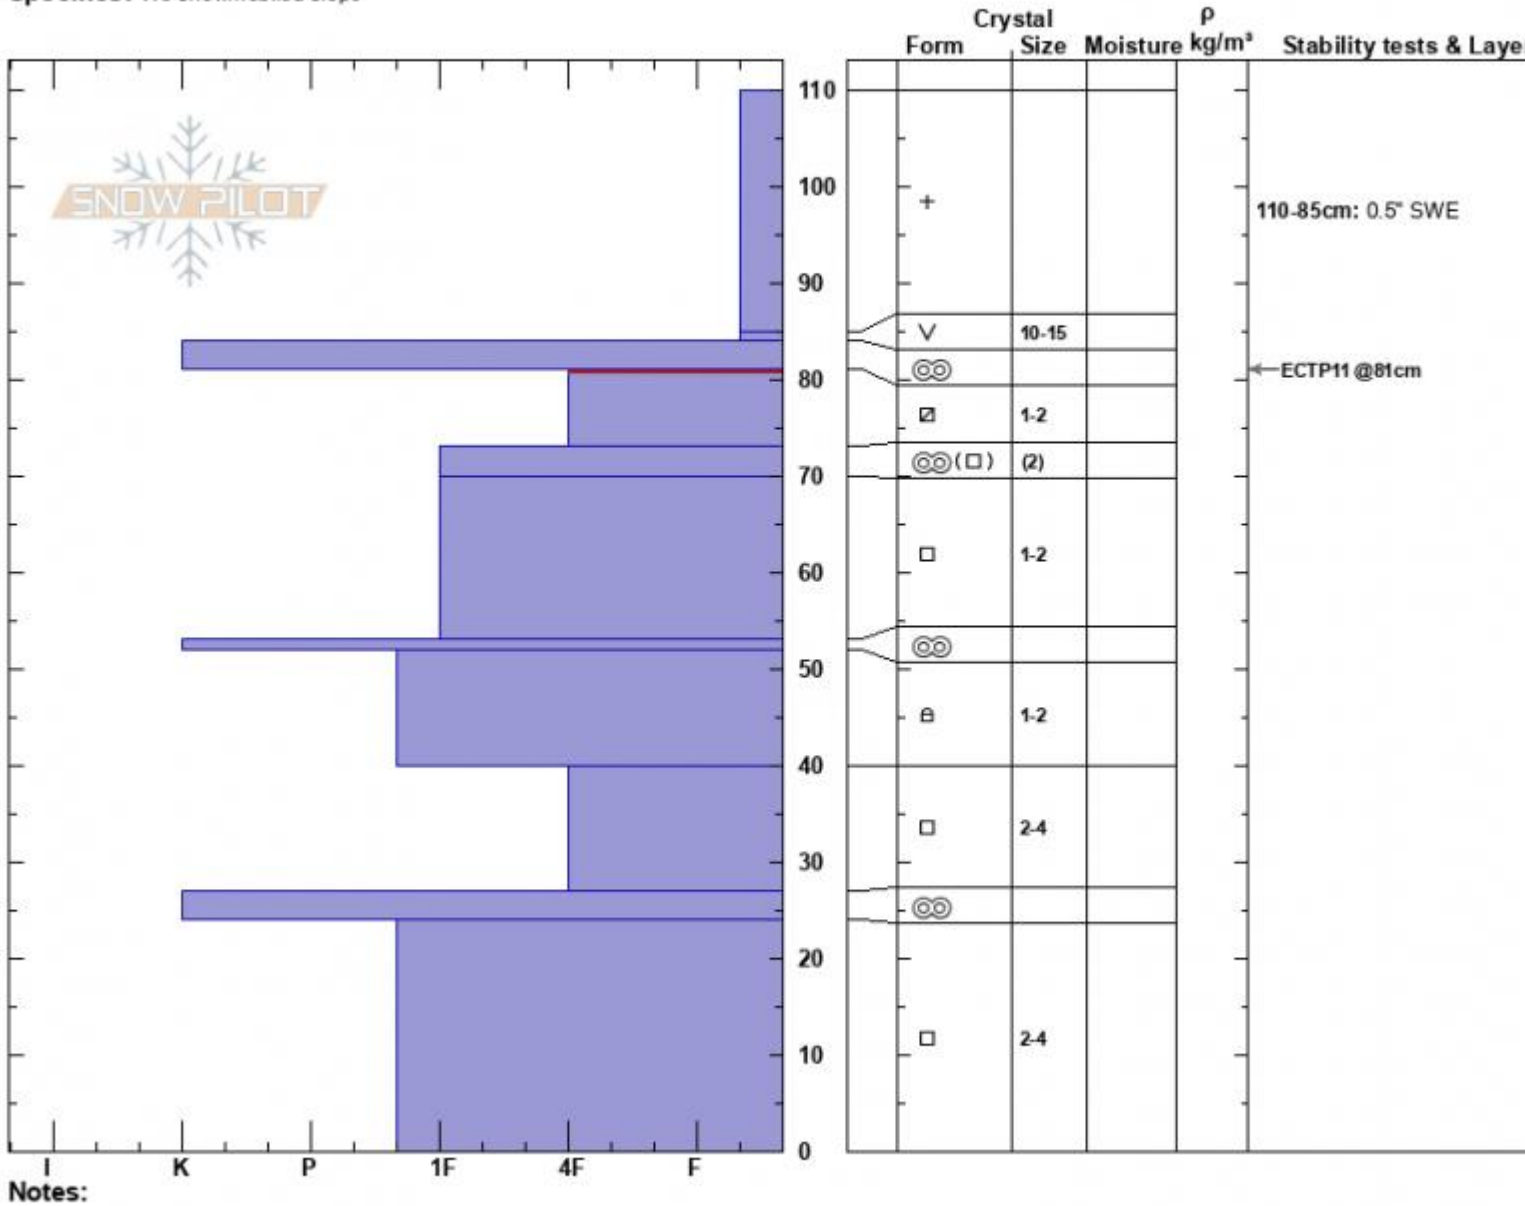

East Hotel Creek  
 Centennial Range  
 ID  
 Elevation: 8500 ft  
 Aspect: 180°  
 Specifics: We snowmobiled slope

Ian Hoyer  
 01/07/2024 - 3:00pm  
 Co-ord: 44.52691N, -111.45581W  
 Slope Angle: 20°  
 Wind Loading: no

Stability: Fair  
 Air Temperature:  
 Sky Cover: SCT  
 Precipitation: S-1  
 Wind: S Light Breeze

HS:110  
 PF:60  
 Layer Notes:  
 110-85cm: 0.5° SWE  
 81-73cm: Problematic layer

Advisory Region  
 Island Park  
 Longitude  
 -111.47W  
 Latitude  
 44.53N  
 Island Park, 2024-01-07