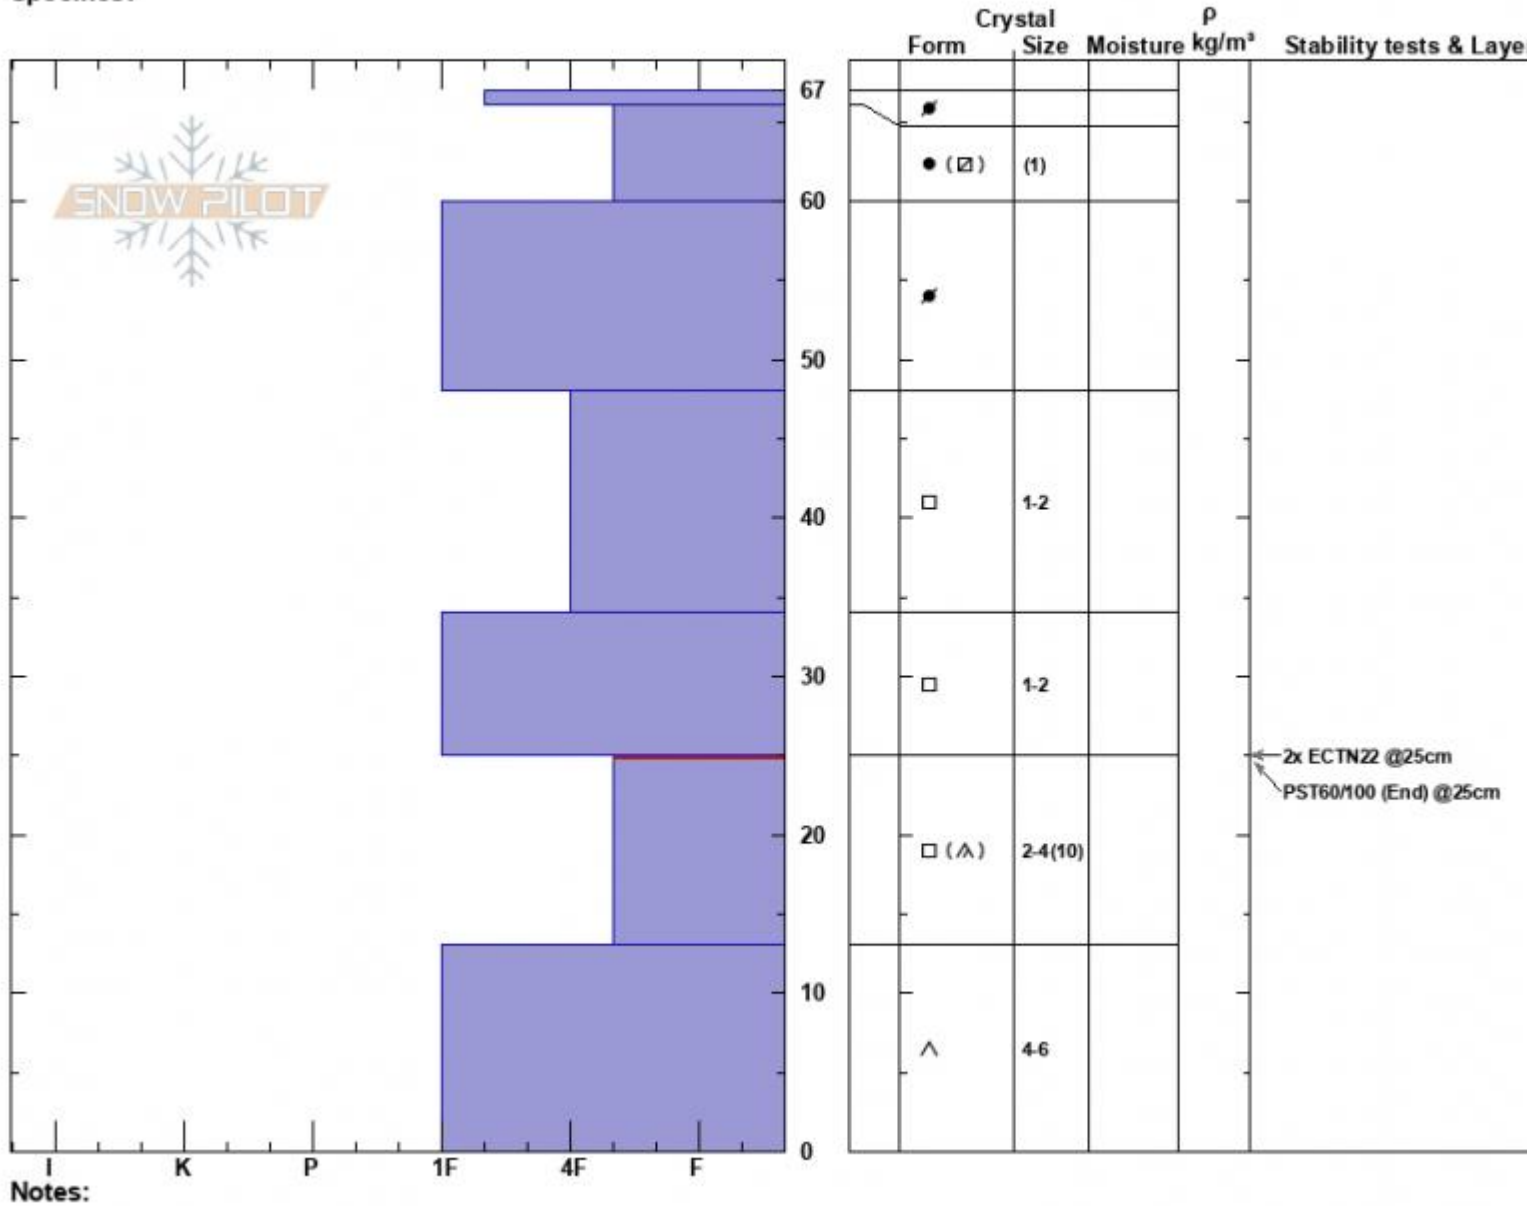

Cedar Shoulder  
 Madison Range-N  
 MT  
 Elevation: 9430 ft  
 Aspect: 10°  
 Specifics:

Dave Zinn  
 01/04/2024 - 1:00pm  
 Co-ord: 45.22519N, -111.49403W  
 Slope Angle: 26°  
 Wind Loading: previous

Stability: Good  
 Air Temperature:  
 Sky Cover: OVC  
 Precipitation: S-1  
 Wind: SW Light Breeze

HS:67  
 PF:50  
 Layer Notes:  
 25-13cm:Problematic layer

Notes:  
 Advisory Region  
 Northern Madison  
 Longitude  
 -111.51W  
 Latitude  
 45.23N  
 Northern Madison, 2024-01-04