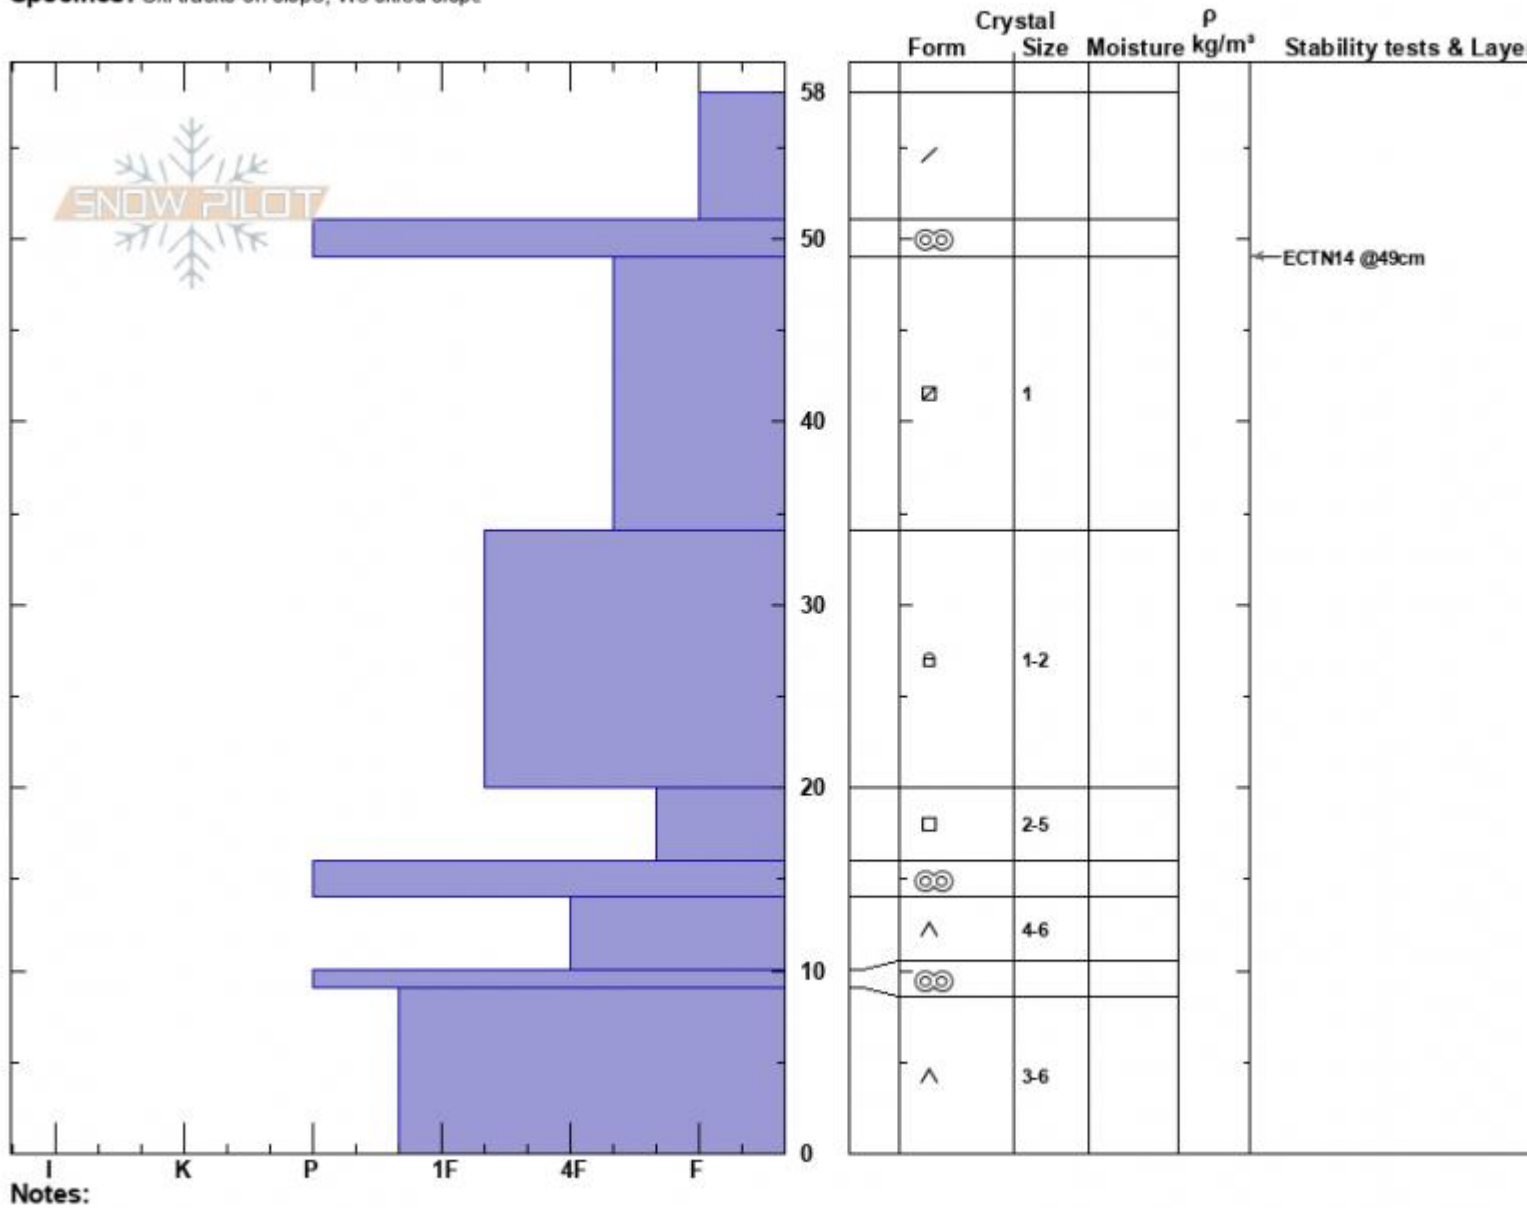

Throne East Face  
 Bridger Range  
 MT  
 Elevation: 8000 ft  
 Aspect: 100°  
 Specifics: Ski tracks on slope; We skied slope

Ian Hoyer  
 12/28/2023 - 11:30am  
 Co-ord: 45.84400N, -110.94992W  
 Slope Angle: 30°  
 Wind Loading: no

Stability: Fair  
 Air Temperature:  
 Sky Cover: SCT  
 Precipitation: NO  
 Wind: S Light Breeze

HS:58  
 PF:50  
 PS:20  
 Layer Notes:  
 20-16cm: Problematic layer

Advisory Region  
 Bridger Range  
 Longitude  
 -110.95W  
 Latitude  
 45.88N  
 Bridger Range, 2023-12-28