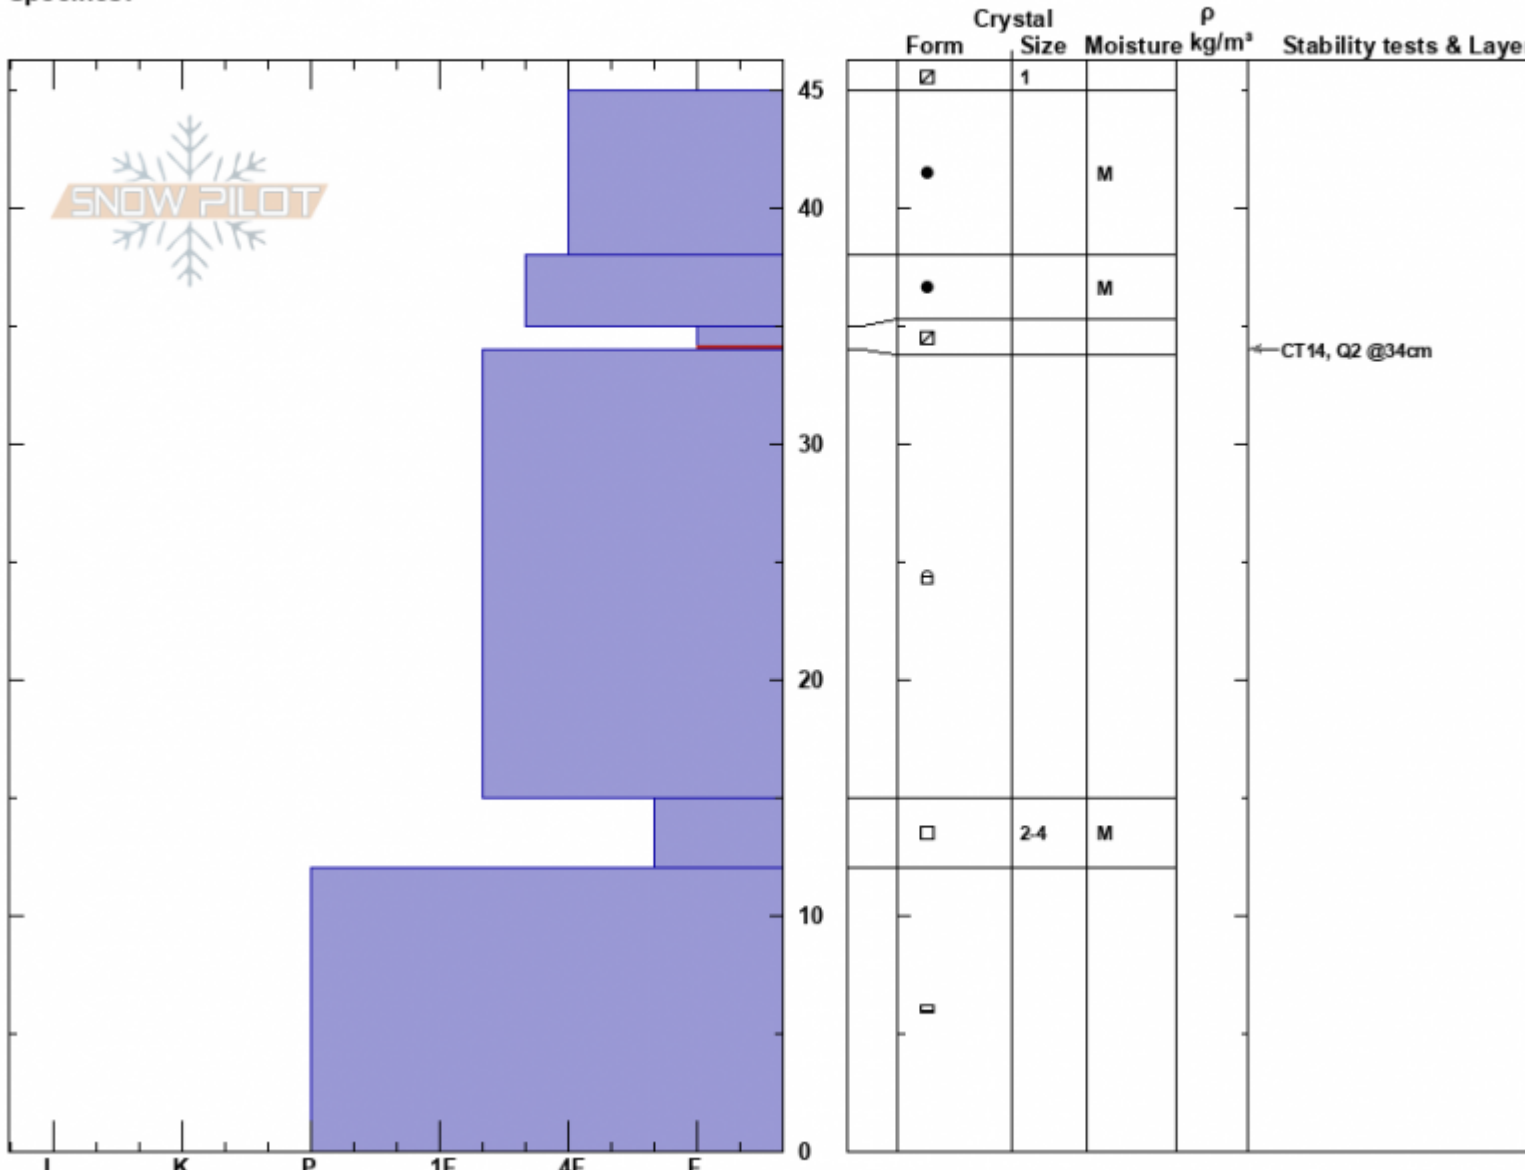

Dwayne's Bowl  
 Bridger Range  
 MT  
 Elevation: 8450 ft  
 Aspect: 150°  
 Specifics:

Doug Chabot-Admin  
 12/19/2023 - 11:00am  
 Co-ord: 45.82285N, -110.92891W  
 Slope Angle: 25°  
 Wind Loading:

Stability: Fair  
 Air Temperature: -1°C  
 Sky Cover: CLR  
 Precipitation: NO  
 Wind:

HS:45  
 Layer Notes:  
 35-34cm: Problematic layer

Notes: Top layers were moist from the sun, BUT, the NSF at the surface was not melting. It will likely remain.

Advisory Region  
 Bridger Range  
 Longitude  
 -110.93W  
 Latitude  
 45.83N  
 Bridger Range, 2023-12-20