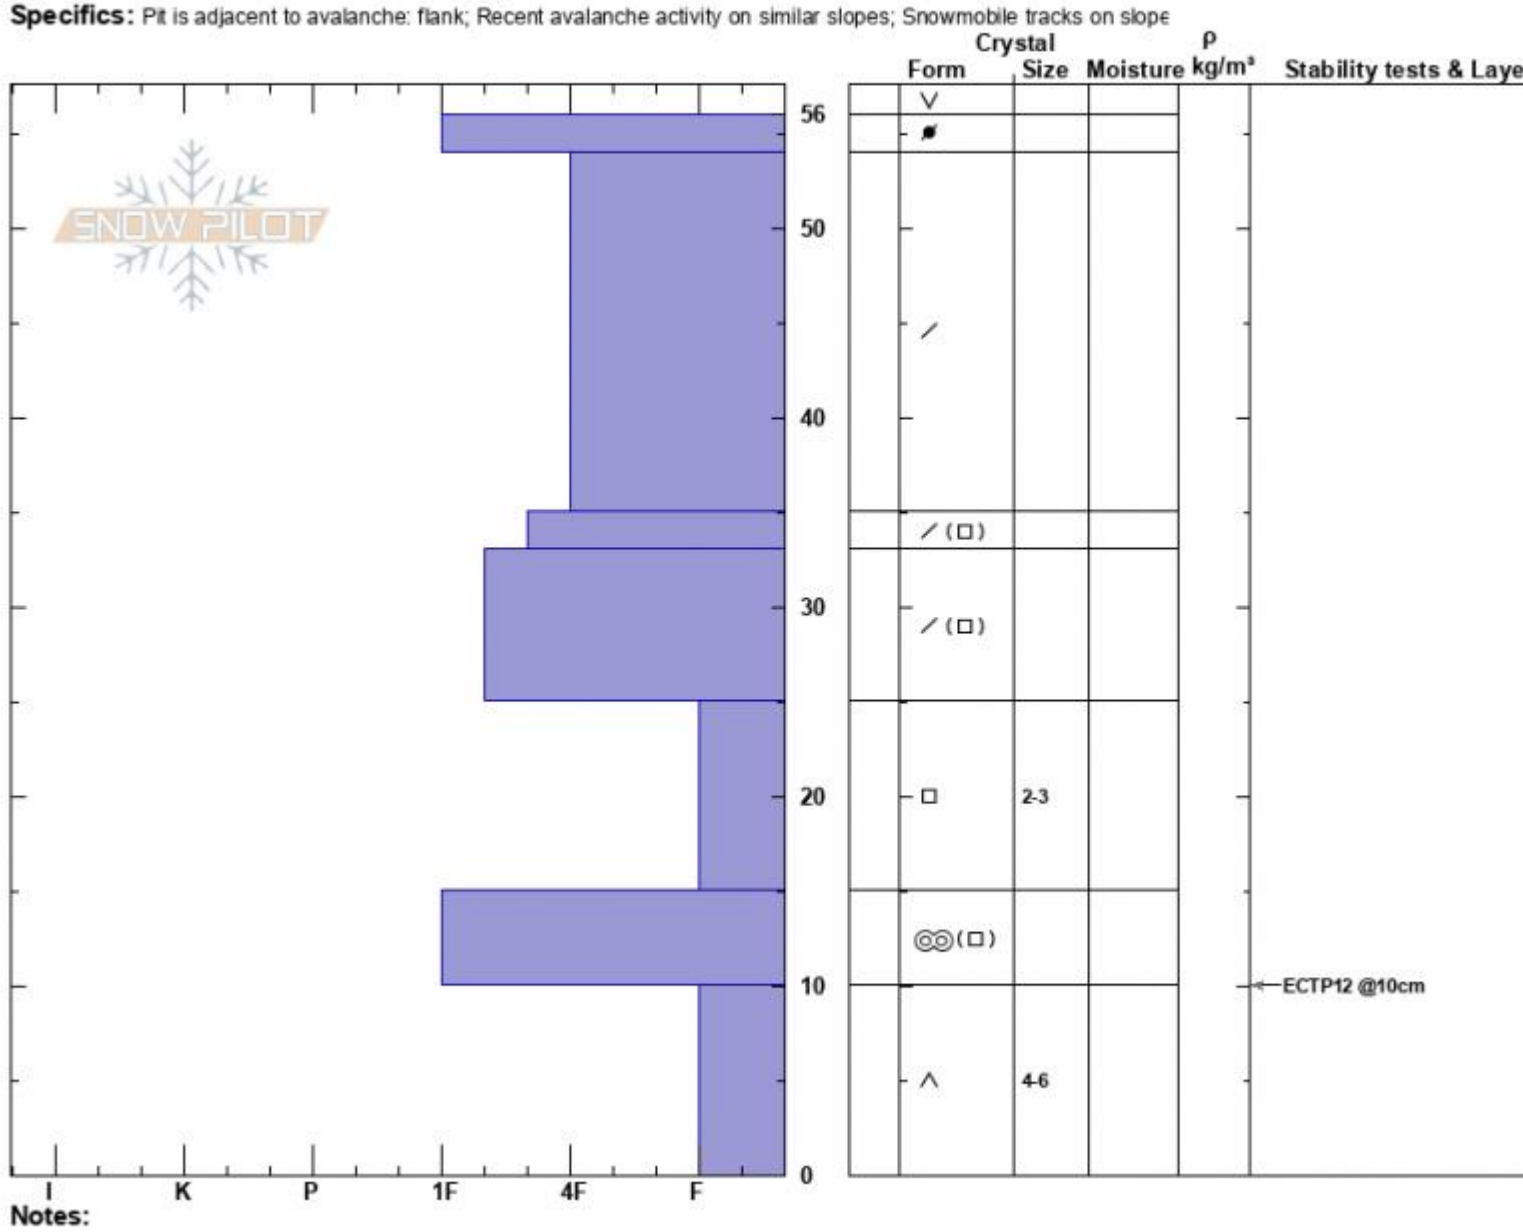

Muddy-Bear Divide  
 Madison Range-N  
 MT  
 Elevation: 9400 ft  
 Aspect: 80°  
 Specifics: Pit is adjacent to avalanche: flank; Recent avalanche activity on similar slopes; Snowmobile tracks on slope

Ian Hoyer  
 12/19/2023 - 12:00pm  
 Co-ord: 45.18512N, -111.45623W  
 Slope Angle: 34°  
 Wind Loading: no

Stability: Fair  
 Air Temperature:  
 Sky Cover: BKN  
 Precipitation: NO  
 Wind: Calm

HS:56  
 PF:55  
 Layer Notes:  
 25-15cm: Problematic layer

Advisory Region  
 Northern Madison  
 Longitude  
 -111.38W  
 Latitude  
 45.17N

**Avalanche Details:** [Snowmobile Triggered Avalanche on Buck Ridge](#)  
 Northern Madison, 2023-12-19