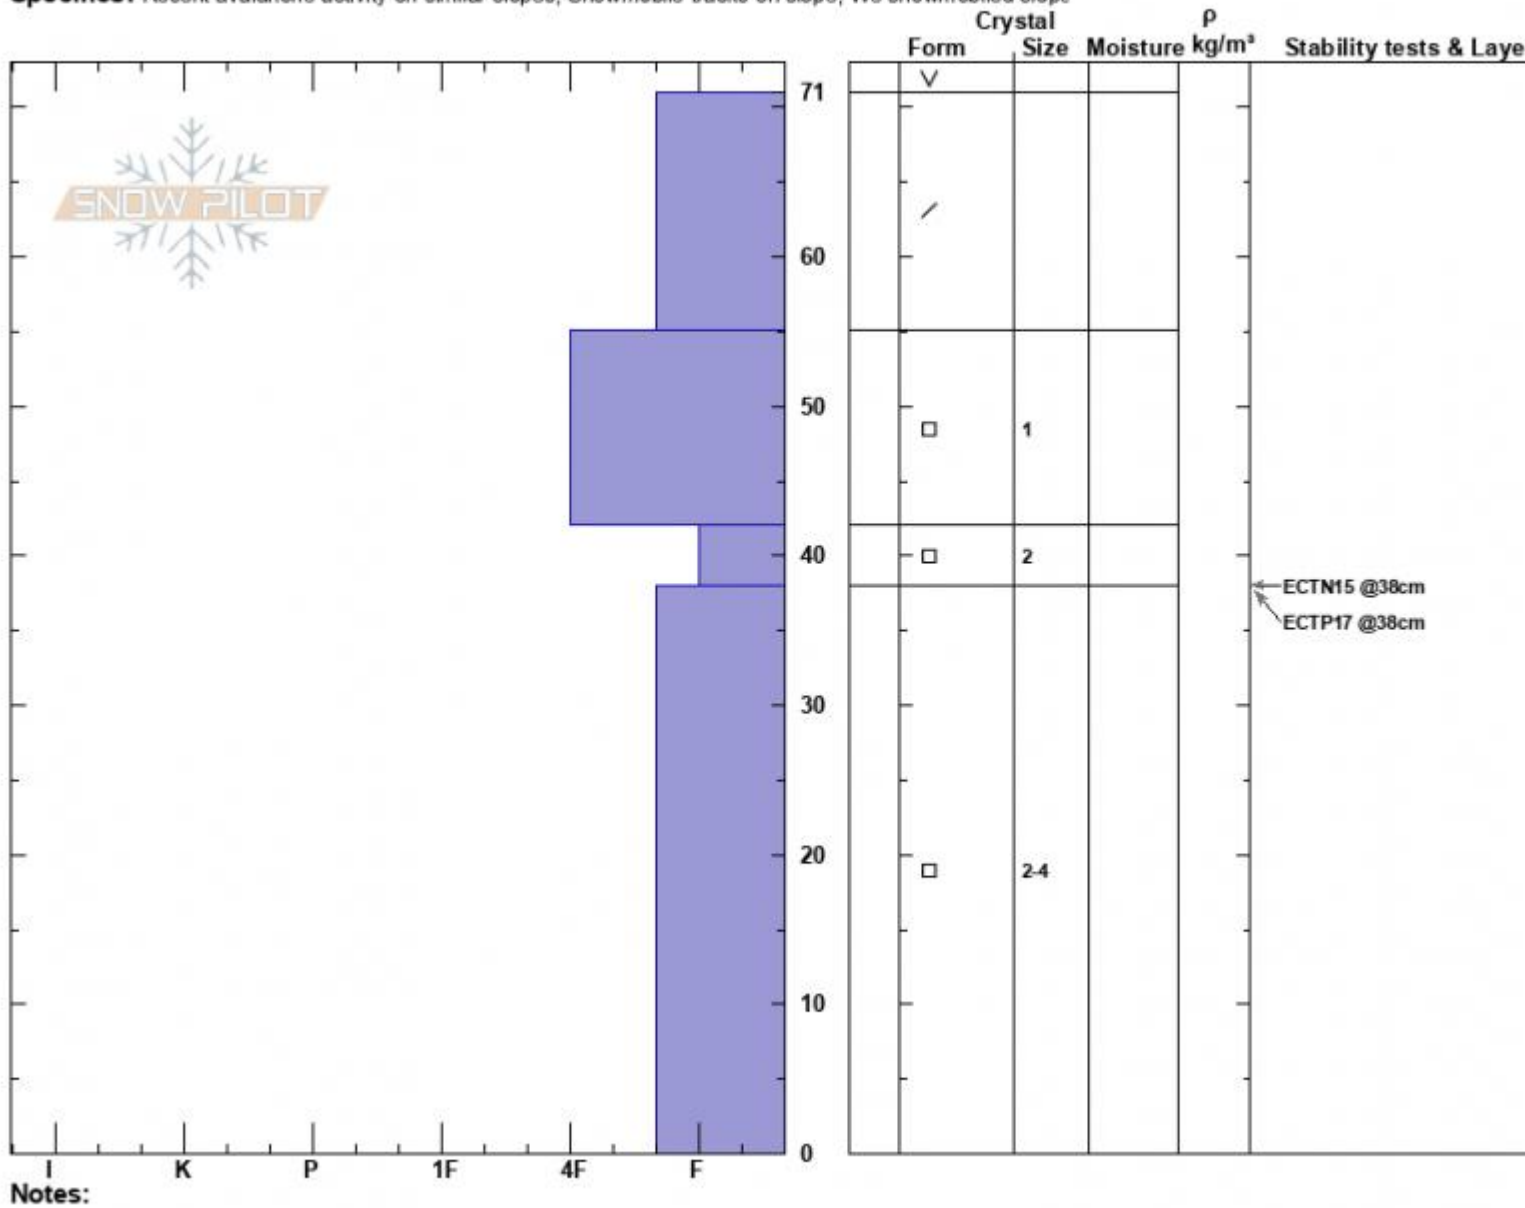

2nd Yellowmule  
 Madison Range-N  
 MT

Elevation: 9400 ft  
 Aspect: 30°

Specifics: Recent avalanche activity on similar slopes; Snowmobile tracks on slope; We snowmobiled slope

Ian Hoyer  
 12/19/2023 - 11:00am  
 Co-ord: 45.17713N, -111.40059W  
 Slope Angle: 25°  
 Wind Loading:

Stability: Fair  
 Air Temperature:  
 Sky Cover: BKN  
 Precipitation: NO  
 Wind: Calm

HS:71  
 PF:65  
 Layer Notes:  
 42-38cm: Problematic layer

Advisory Region  
 Northern Madison  
 Longitude  
 -111.38W  
 Latitude  
 45.17N  
 Northern Madison, 2023-12-19