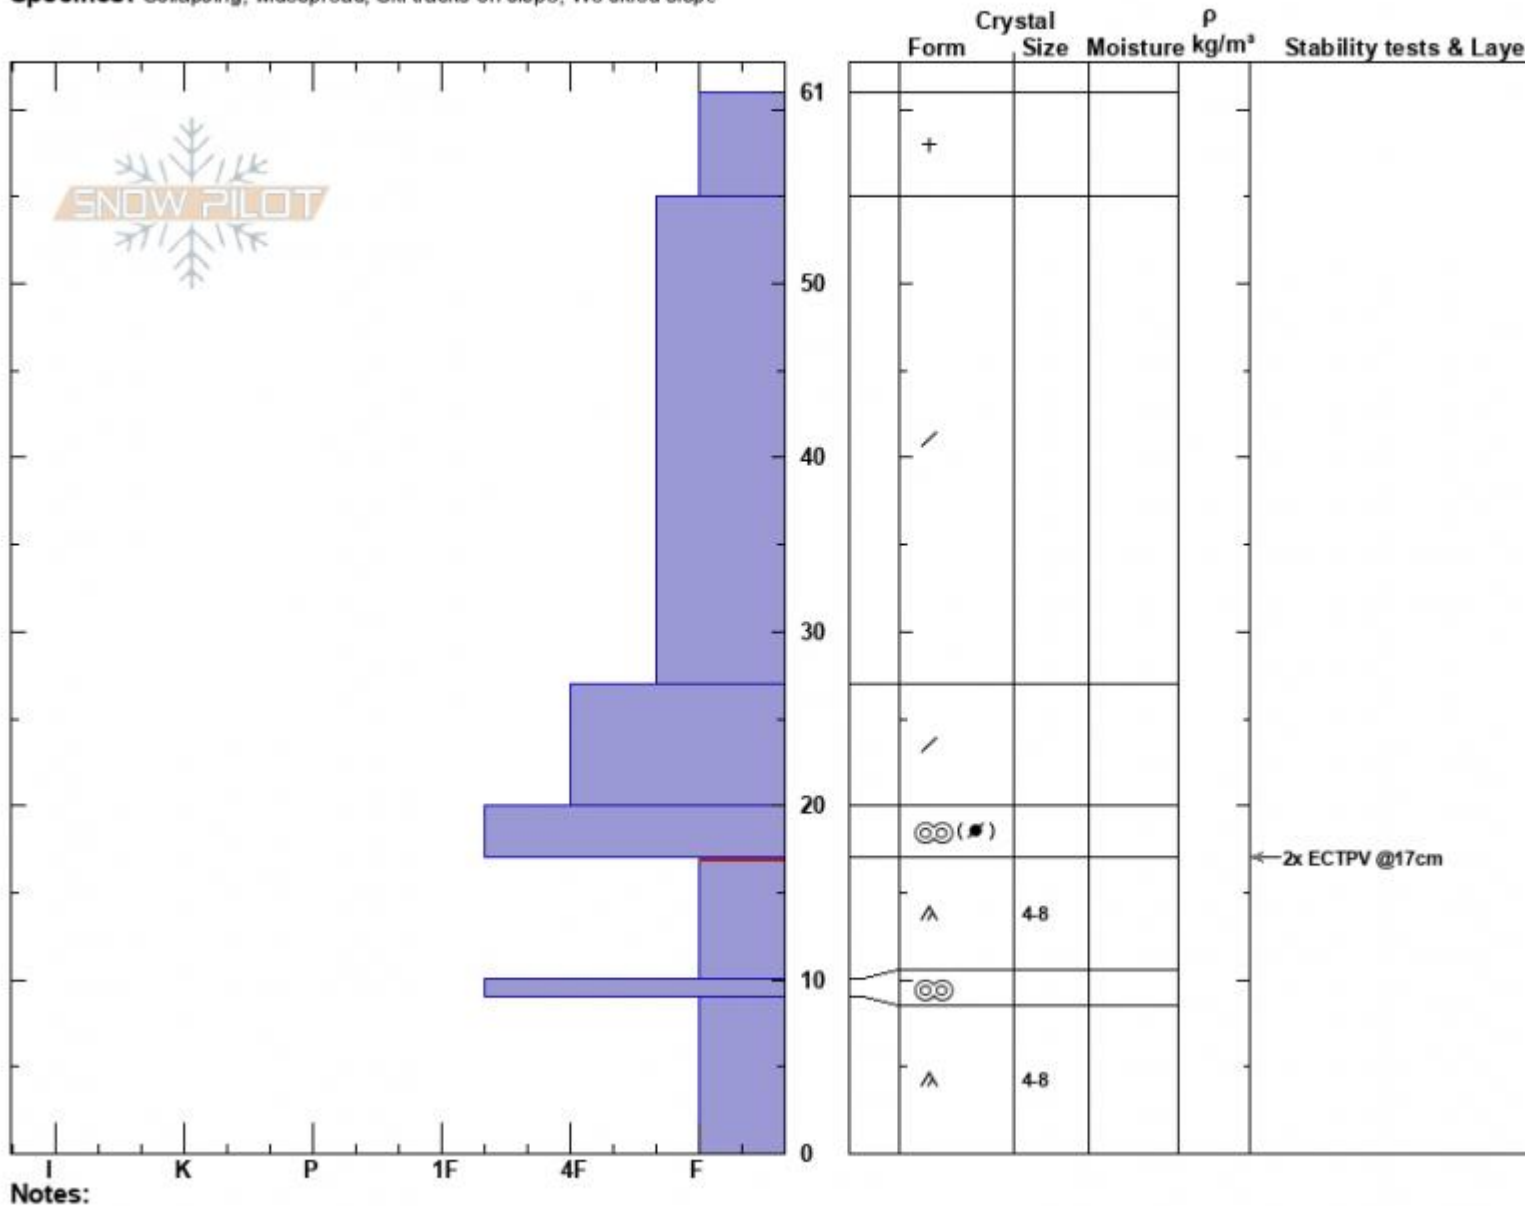

Fingers Meadow  
 Bridger Range  
 MT  
 Elevation: 8100 ft  
 Aspect: 100°  
 Specifics: Collapsing, widespread; Ski tracks on slope; We skied slope

Ian Hoyer  
 12/12/2023 - 11:00am  
 Co-ord: 45.80598N, -110.92829W  
 Slope Angle: 35°  
 Wind Loading: no

Stability: Poor  
 Air Temperature:  
 Sky Cover: BKN  
 Precipitation: NO  
 Wind: Calm

HS:61  
 PF:55  
 PS:35  
 Layer Notes:  
 17-10cm: Problematic layer

Advisory Region  
 Bridger Range  
 Longitude  
 -110.92W  
 Latitude  
 45.82N  
 Bridger Range, 2023-12-12