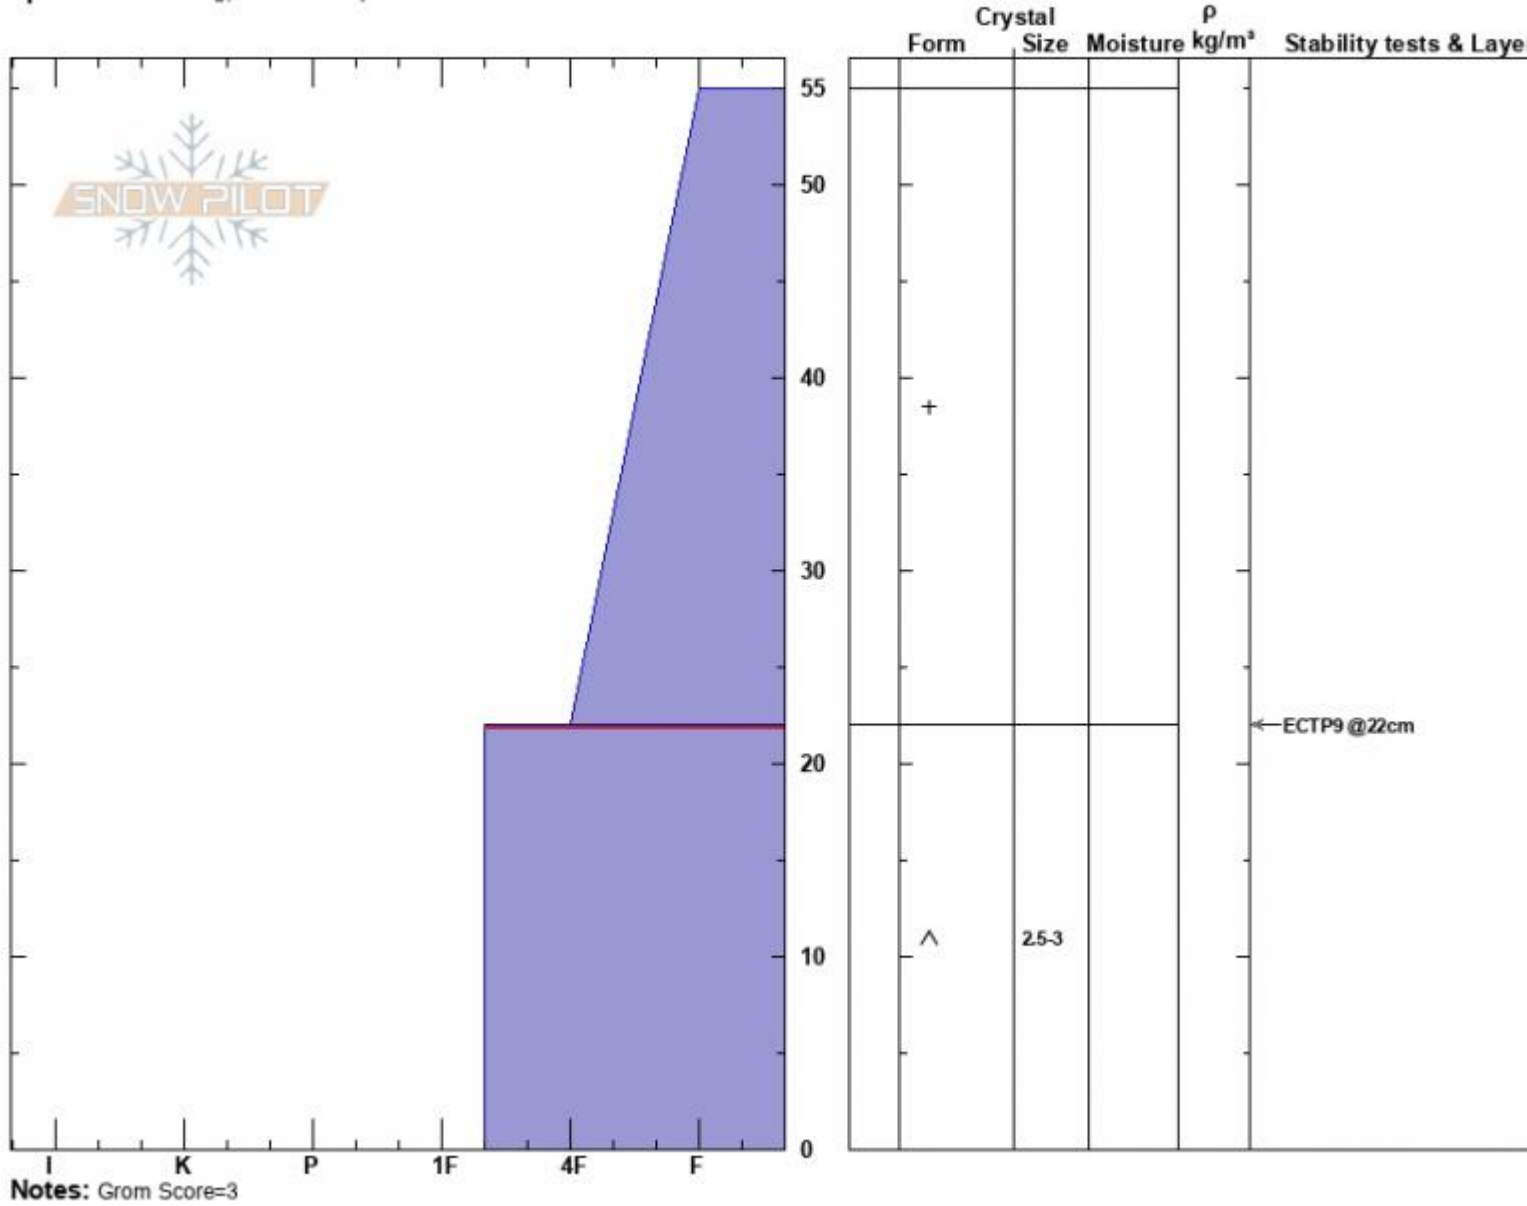

Middle basin ridge
 Madison Range-N
 MT
Elevation: 9240 ft
Aspect: 124°
Specifics: Cracking; We skied slope

Nelson VanTassel
 12/08/2023 - 12:50pm
Co-ord: 45.32726N, -111.38150W
Slope Angle: 21°
Wind Loading:

Stability: Poor
Air Temperature:
Sky Cover: OVC
Precipitation: S1
Wind: N Light Breeze

HS:55 **Layer Notes:**
 22-0cm: Problematic layer

Advisory Region
 Northern Madison
 Longitude
 -111.38W
 Latitude
 45.34N
 Northern Madison, 2023-12-08