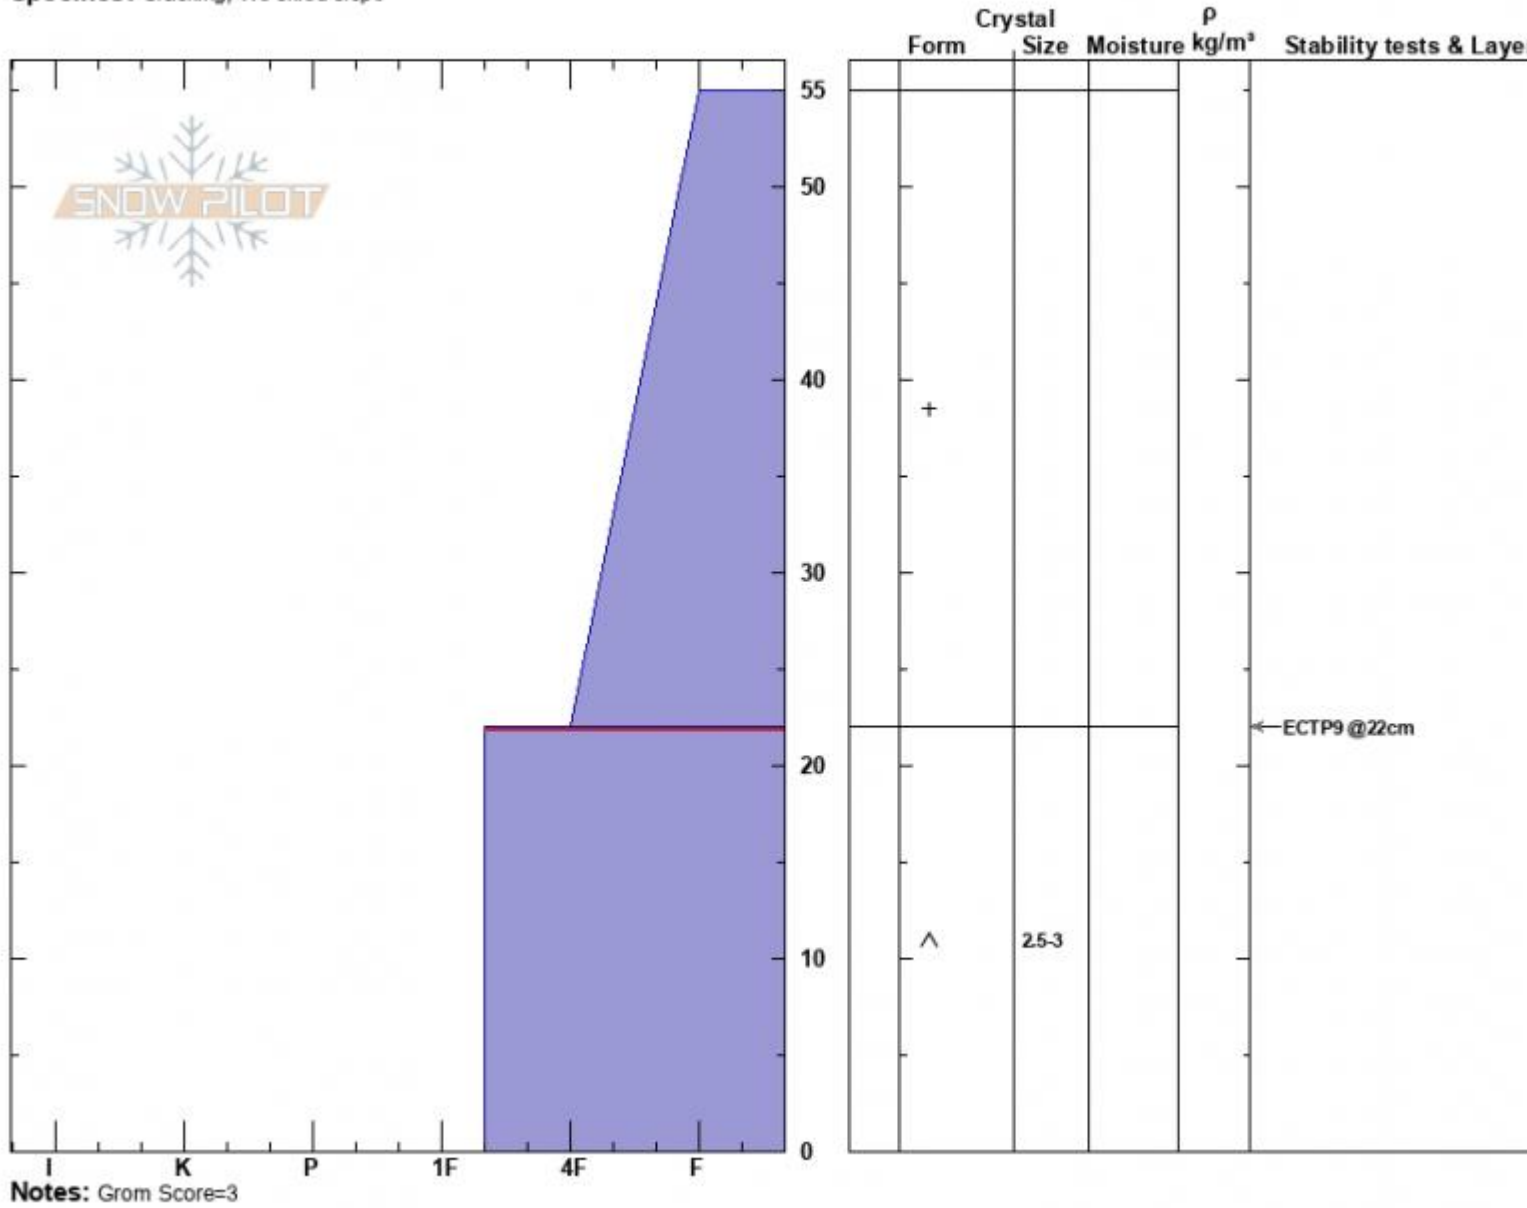

Middle basin ridge  
 Madison Range-N  
 MT  
**Elevation:** 9240 ft  
**Aspect:** 124°  
**Specifics:** Cracking; We skied slope

Nelson VanTassel  
 12/08/2023 - 12:50pm  
**Co-ord:** 45.32726N, -111.38150W  
**Slope Angle:** 21°  
**Wind Loading:**

**Stability:** Poor  
**Air Temperature:**  
**Sky Cover:** OVC  
**Precipitation:** S1  
**Wind:** N Light Breeze

**HS:**55 **Layer Notes:**  
 22-0cm: Problematic layer

Advisory Region  
 Northern Madison  
 Longitude  
 -111.38W  
 Latitude  
 45.34N  
 Northern Madison, 2023-12-08