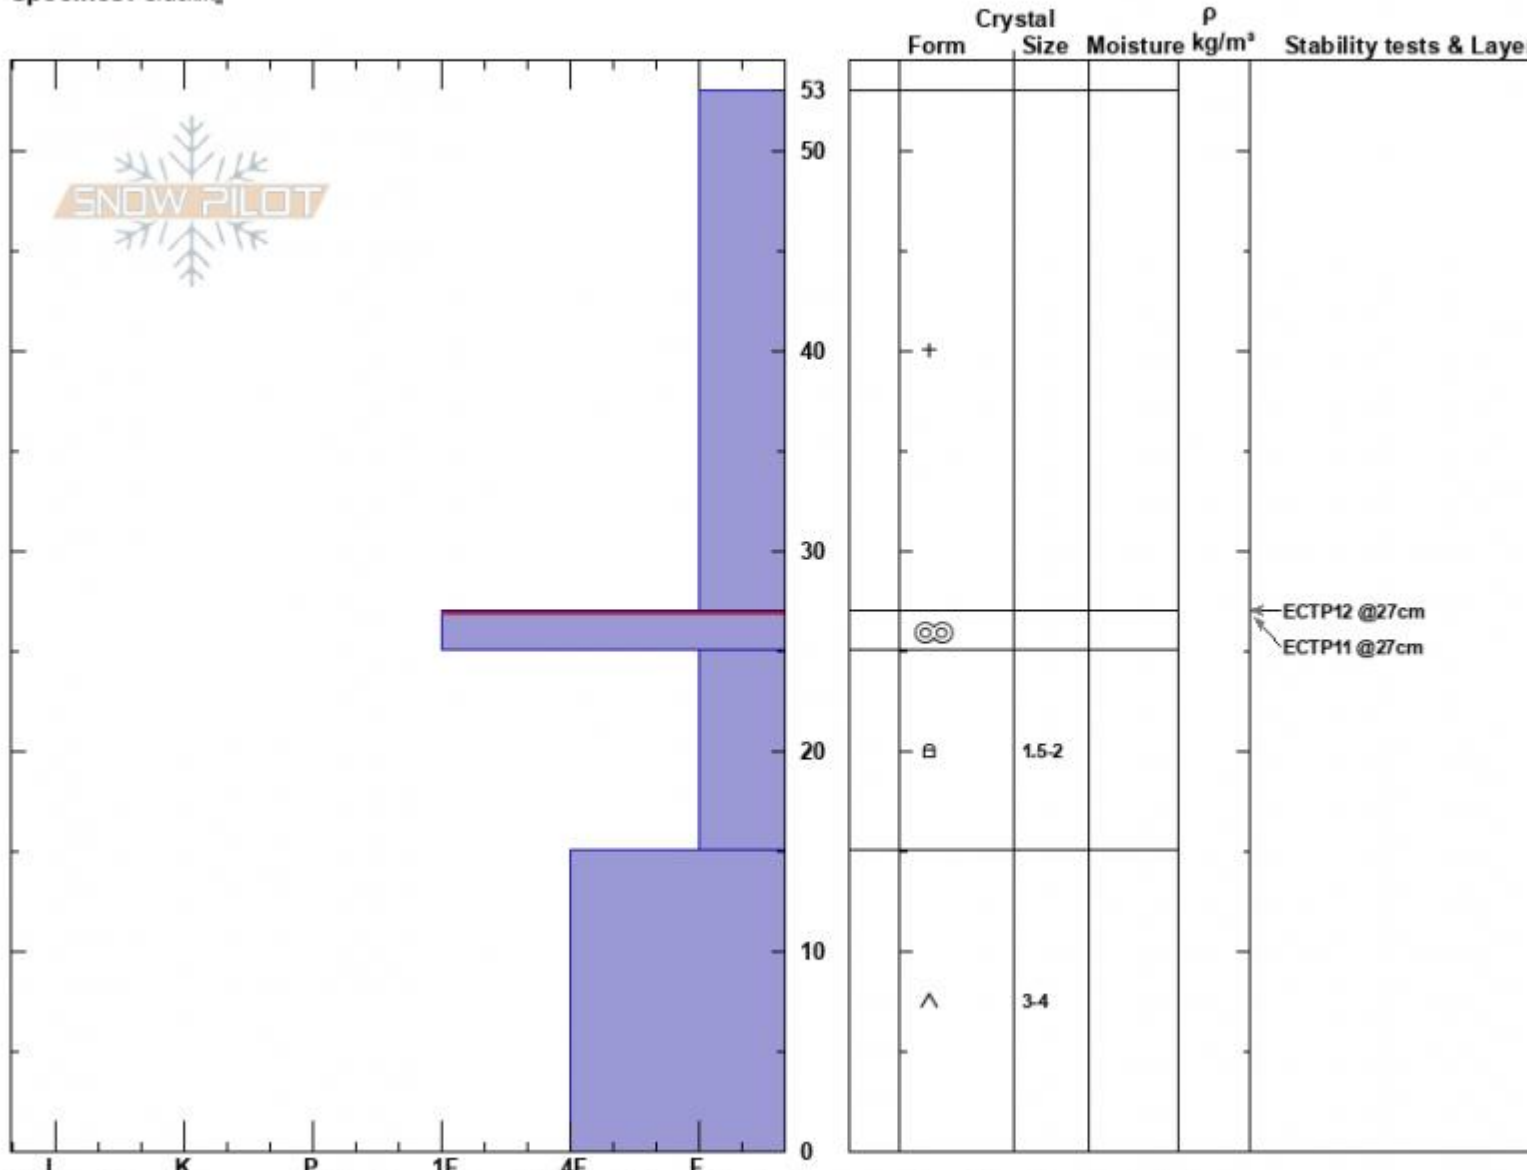

Beehive exploration  
 Madison Range-N  
 MT  
 Elevation: 8780 ft  
 Aspect: 210°  
 Specifics: Cracking

Nelson VanTassel  
 12/08/2023 - 11:00am  
 Co-ord: 45.31835N, -111.38146W  
 Slope Angle: 30°  
 Wind Loading:

Stability: Fair  
 Air Temperature:  
 Sky Cover: OVC  
 Precipitation: S1  
 Wind: Calm

HS:53      **Layer Notes:**  
 27-25cm: Problematic layer

Notes: Most of the new snow fell on the ground on this aspect. Was able to find some snow from before the storm in the trees.

Grom Score=4

Advisory Region  
 Northern Madison  
 Longitude  
 -111.39W  
 Latitude  
 45.34N  
 Northern Madison, 2023-12-08