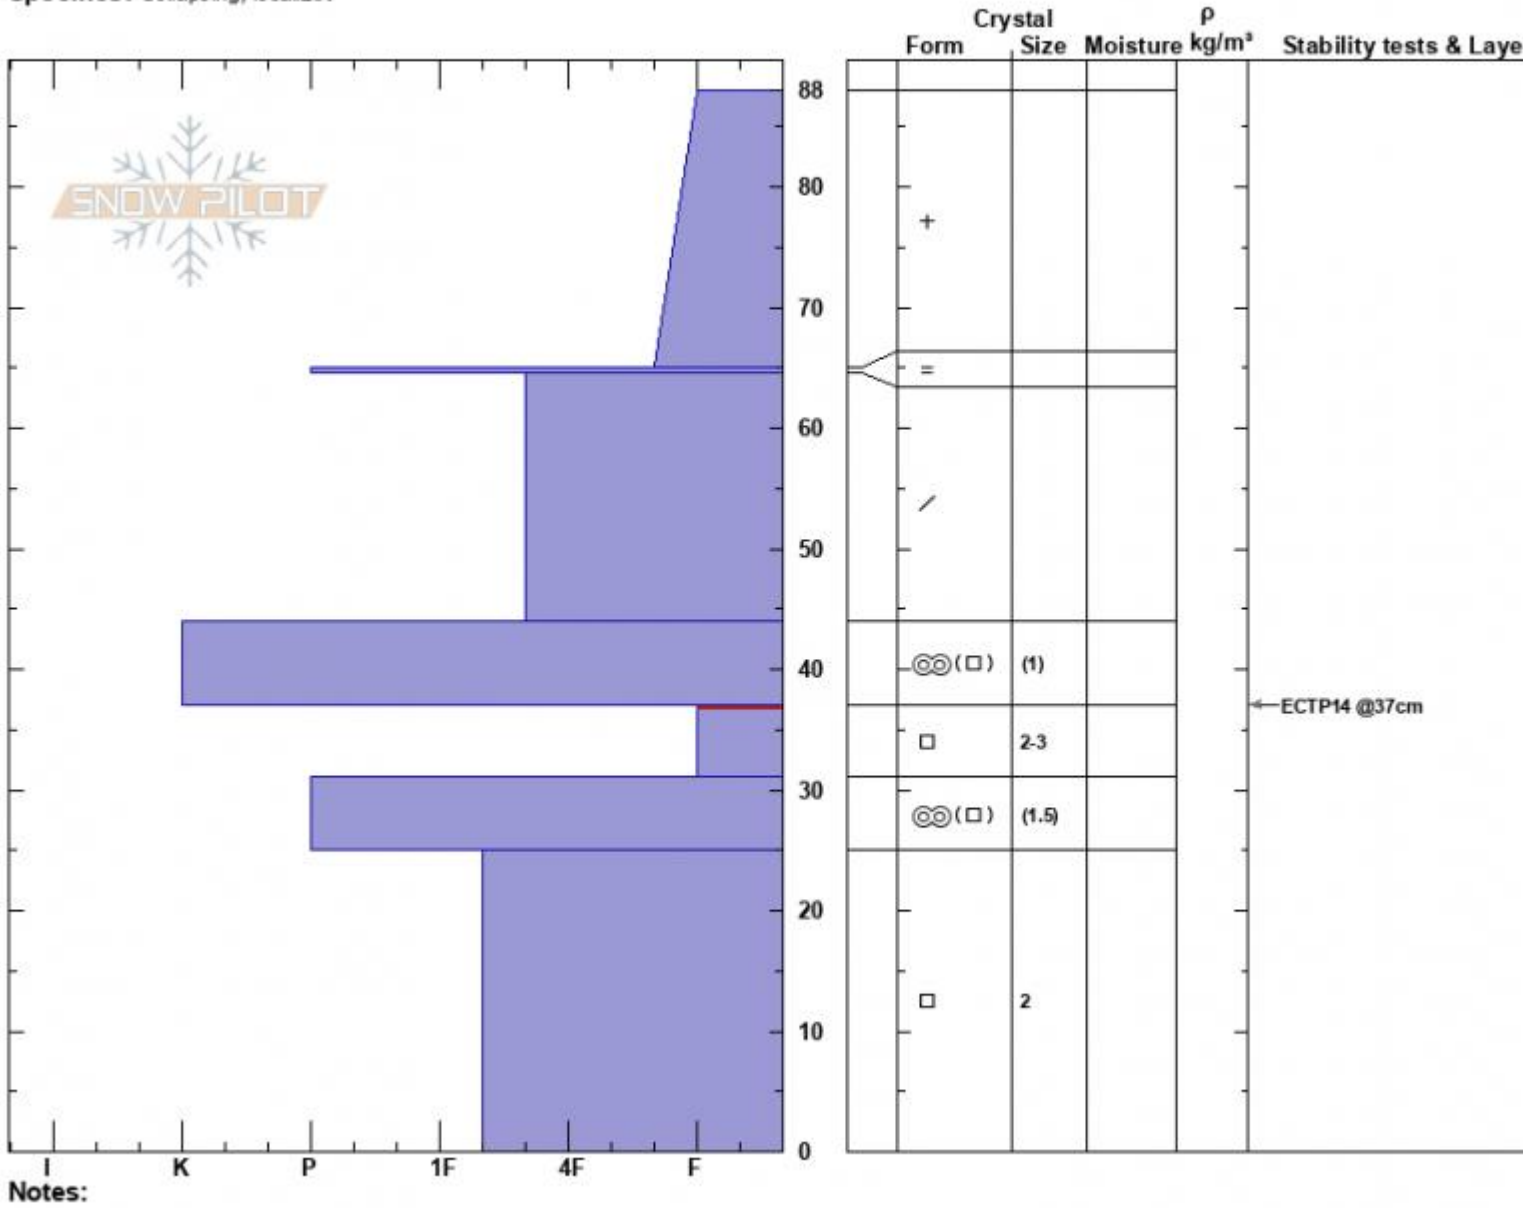

Sawtelle SW Profile
 Centennial Range
 ID
 Elevation: 9070 ft
 Aspect: 220°
 Specifics: Collapsing, localizer

Dave Zinn
 12/07/2023 - 12:30pm
 Co-ord: 44.55473N, -111.44483W
 Slope Angle: 13°
 Wind Loading: no

Stability: Poor
 Air Temperature:
 Sky Cover: BKN
 Precipitation: NO
 Wind: W Moderate

HS:88
 PF:40
 Layer Notes:
 37-31cm: Problematic layer

Advisory Region
 Island Park
 Longitude
 -111.44W
 Latitude
 44.56N
 Island Park, 2023-12-07