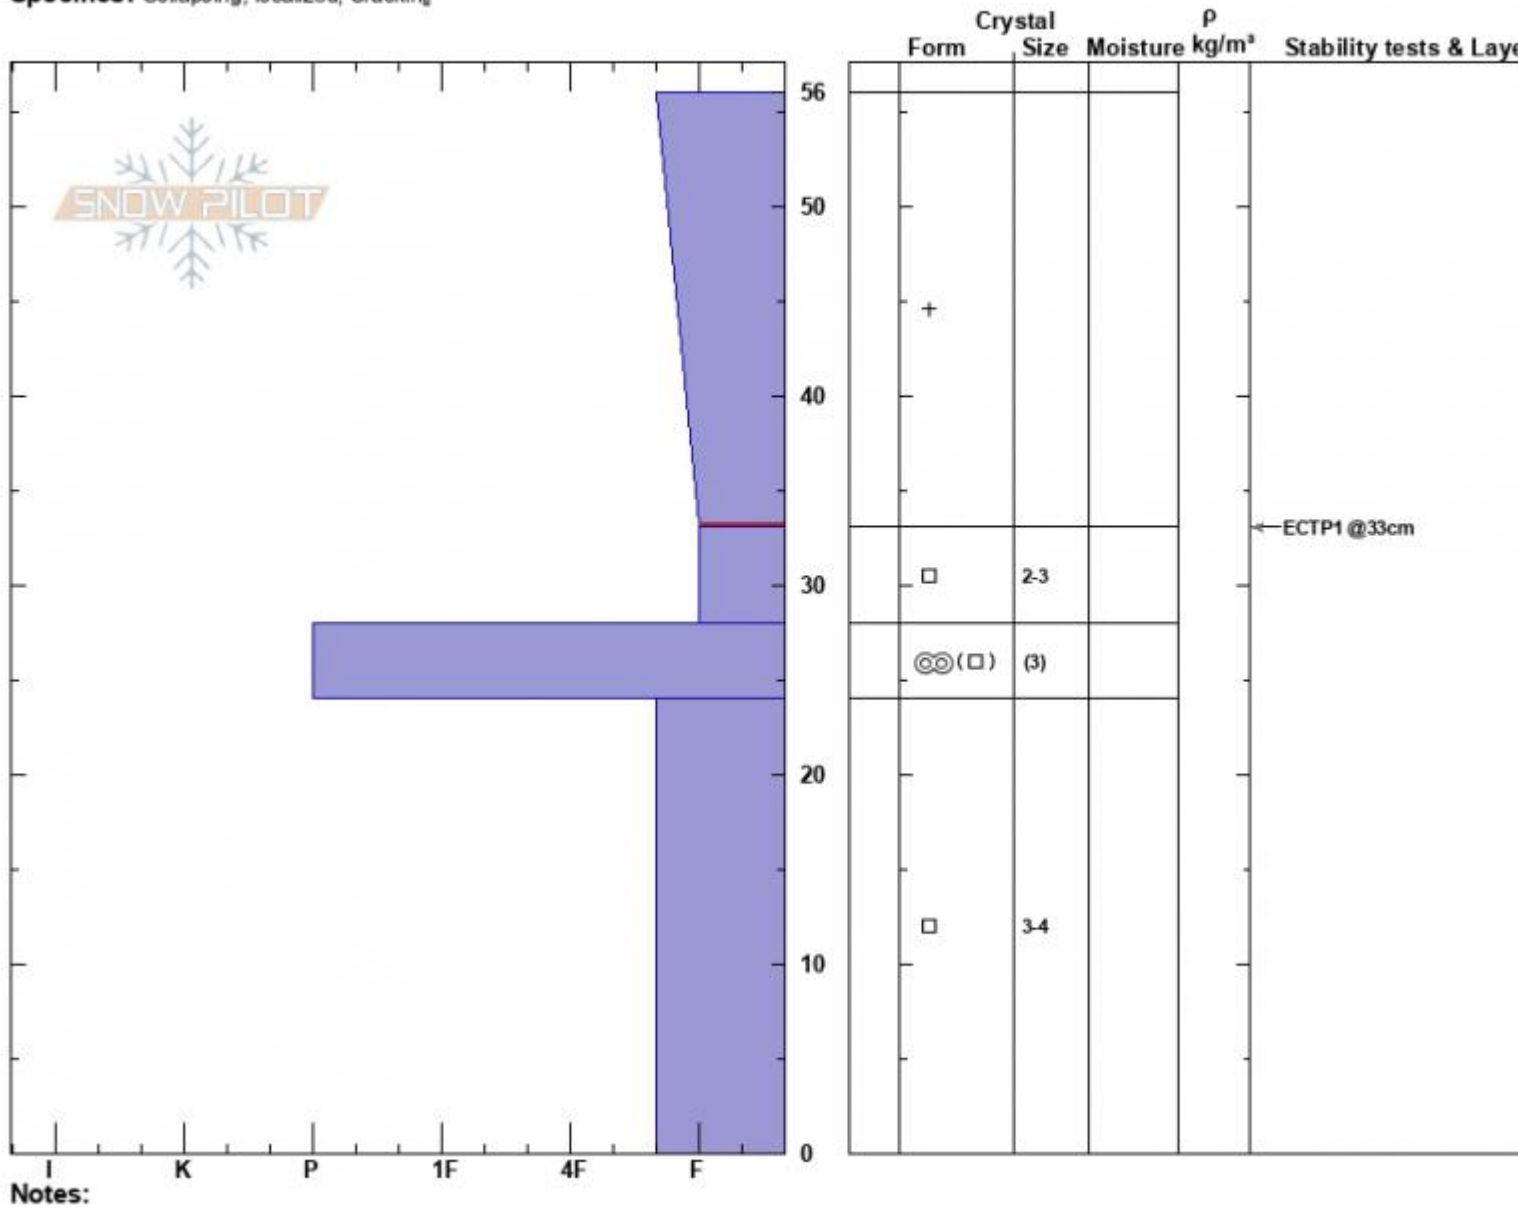

Lower Lionhead Ridge
 Lionhead Range
 MT
 Elevation: 8700 ft
 Aspect: 36°
 Specifics: Collapsing, localized; Cracking

Zach Peterson
 12/03/2023 - 2:00pm
 Co-ord:
 Slope Angle: 27°
 Wind Loading: previous

Stability:
 Air Temperature:
 Sky Cover: OVC
 Precipitation: NO
 Wind: W Moderate

HS:56
 Layer Notes:
 56-33cm: Problematic layer

Notes:
 Advisory Region
 Lionhead Range
 Longitude
 -111.32W
 Latitude
 44.71N
 Lionhead Range, 2023-12-03