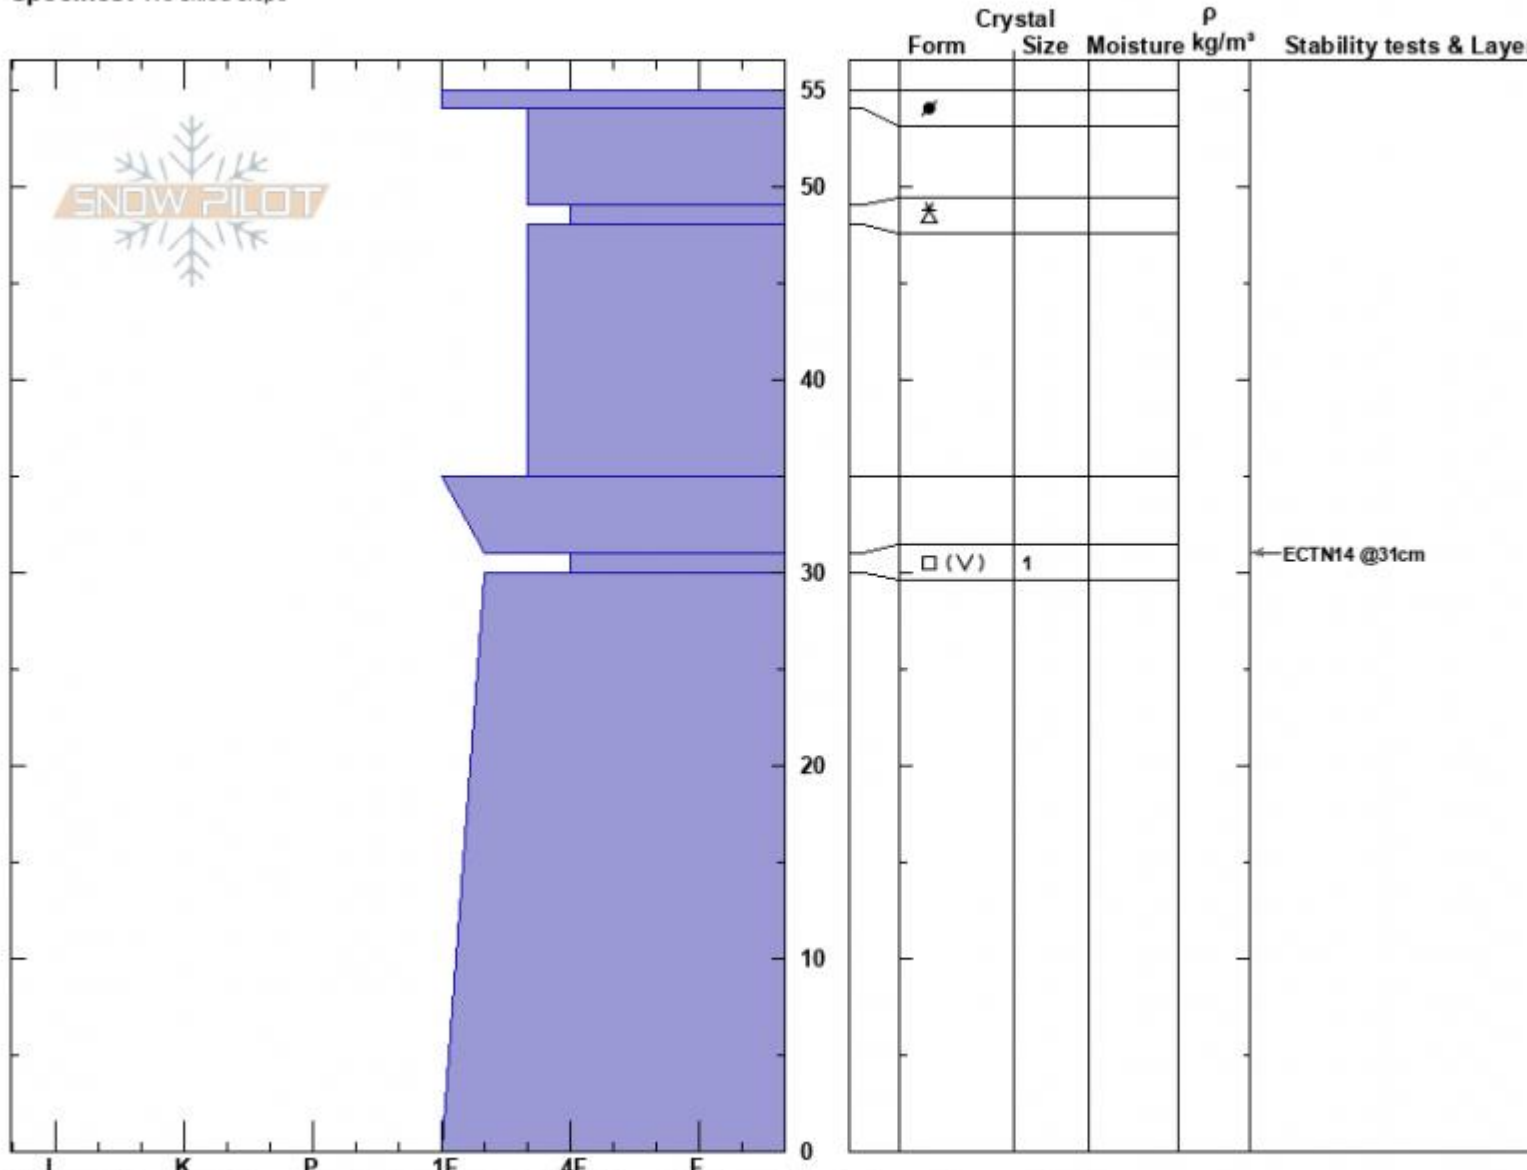

Hayden Creek  
 Absaroka Range  
 MT  
 Elevation: 9850 ft  
 Aspect: 78°  
 Specifics: We skied slope

Beau Fredlund  
 11/12/2023 - 11:00am  
 Co-ord: 44.98676N, -109.91929E  
 Slope Angle: 23°  
 Wind Loading:

Stability:  
 Air Temperature:  
 Sky Cover: FEW  
 Precipitation:  
 Wind:

HS:55  
 Layer Notes:  
 31-30cm: Problematic layer

Notes: Wind gusts to 59mph last night (at Lulu Pass), left a thin wind crust and lots of pine needles on most slopes.