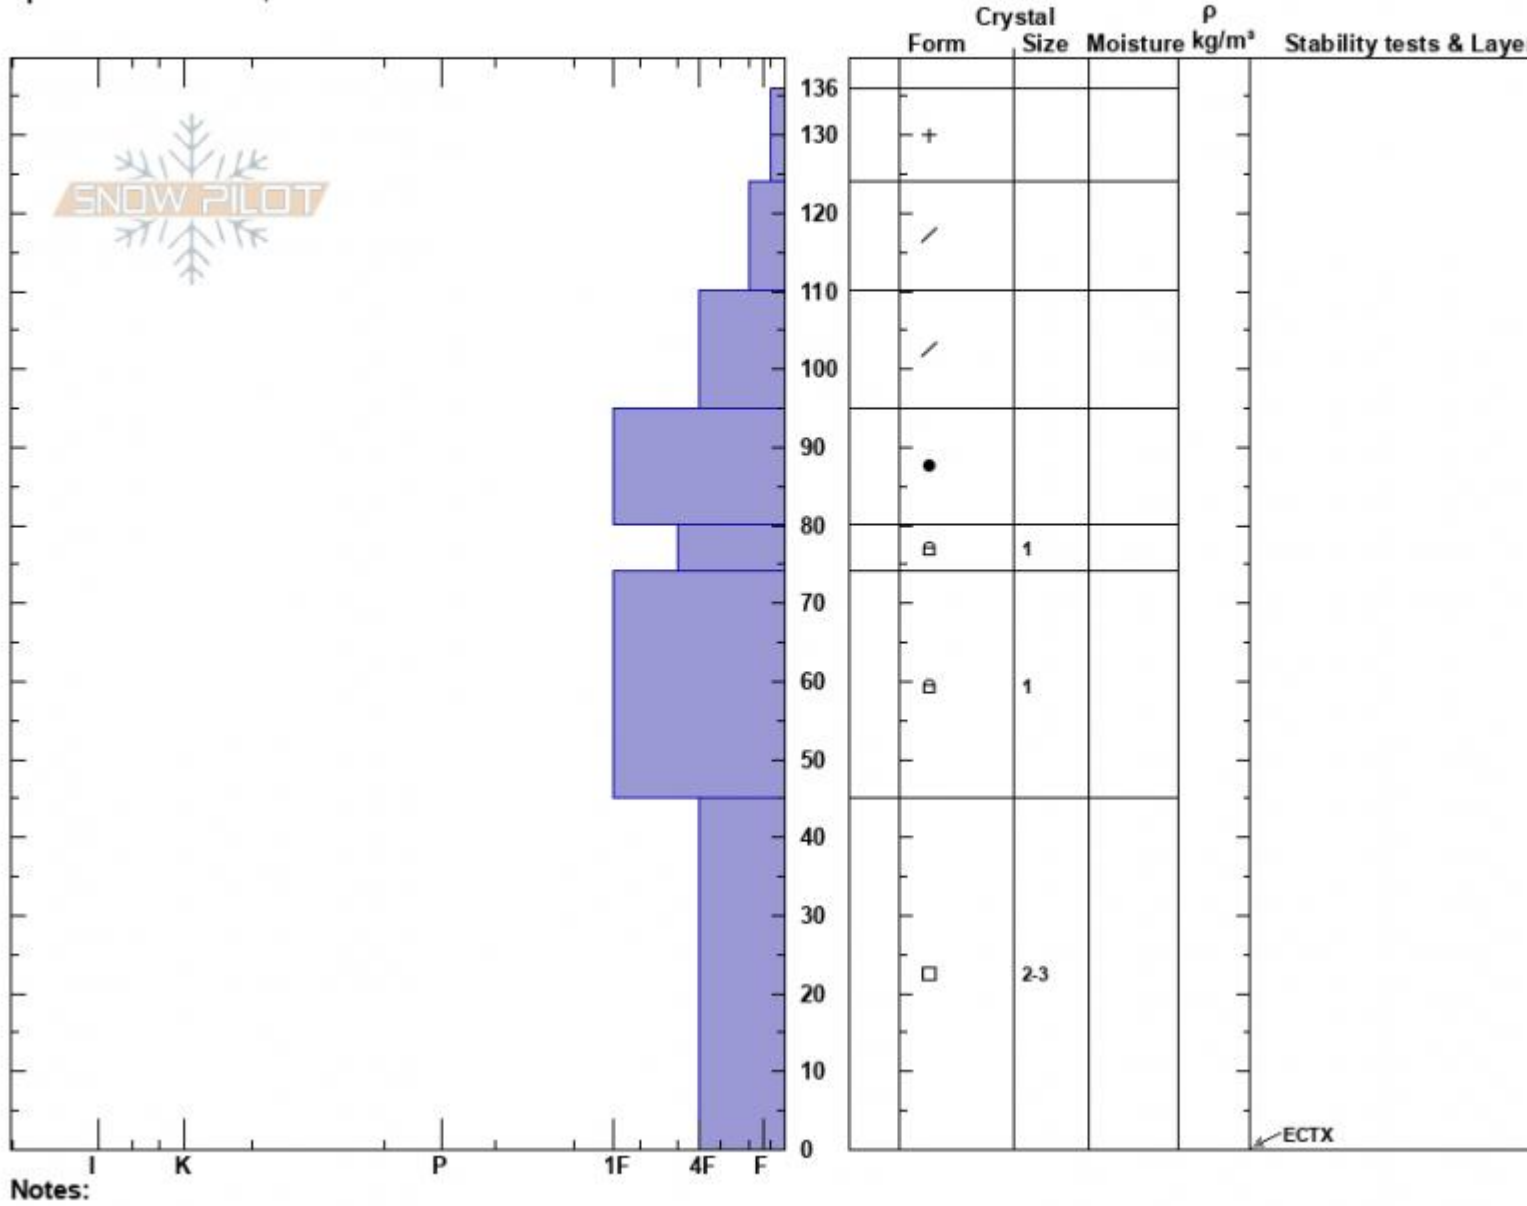

Throne North
 Bridger Range
 MT
 Elevation: 8340 ft
 Aspect: 78°
 Specifics: We skied slope

Alex Haddad
 03/23/2023 - 12:30pm
 Co-ord: 45.88257N, -110.95232W
 Slope Angle: 23°
 Wind Loading:

Stability: Good
 Air Temperature:
 Sky Cover: CLR
 Precipitation: NO
 Wind: Calm

HS:136 Layer Notes:
 PF:30
 PS: 15

Advisory Region
 Bridger Range
 Longitude
 -110.95W
 Latitude
 45.88N
 Bridger Range, 2023-03-23