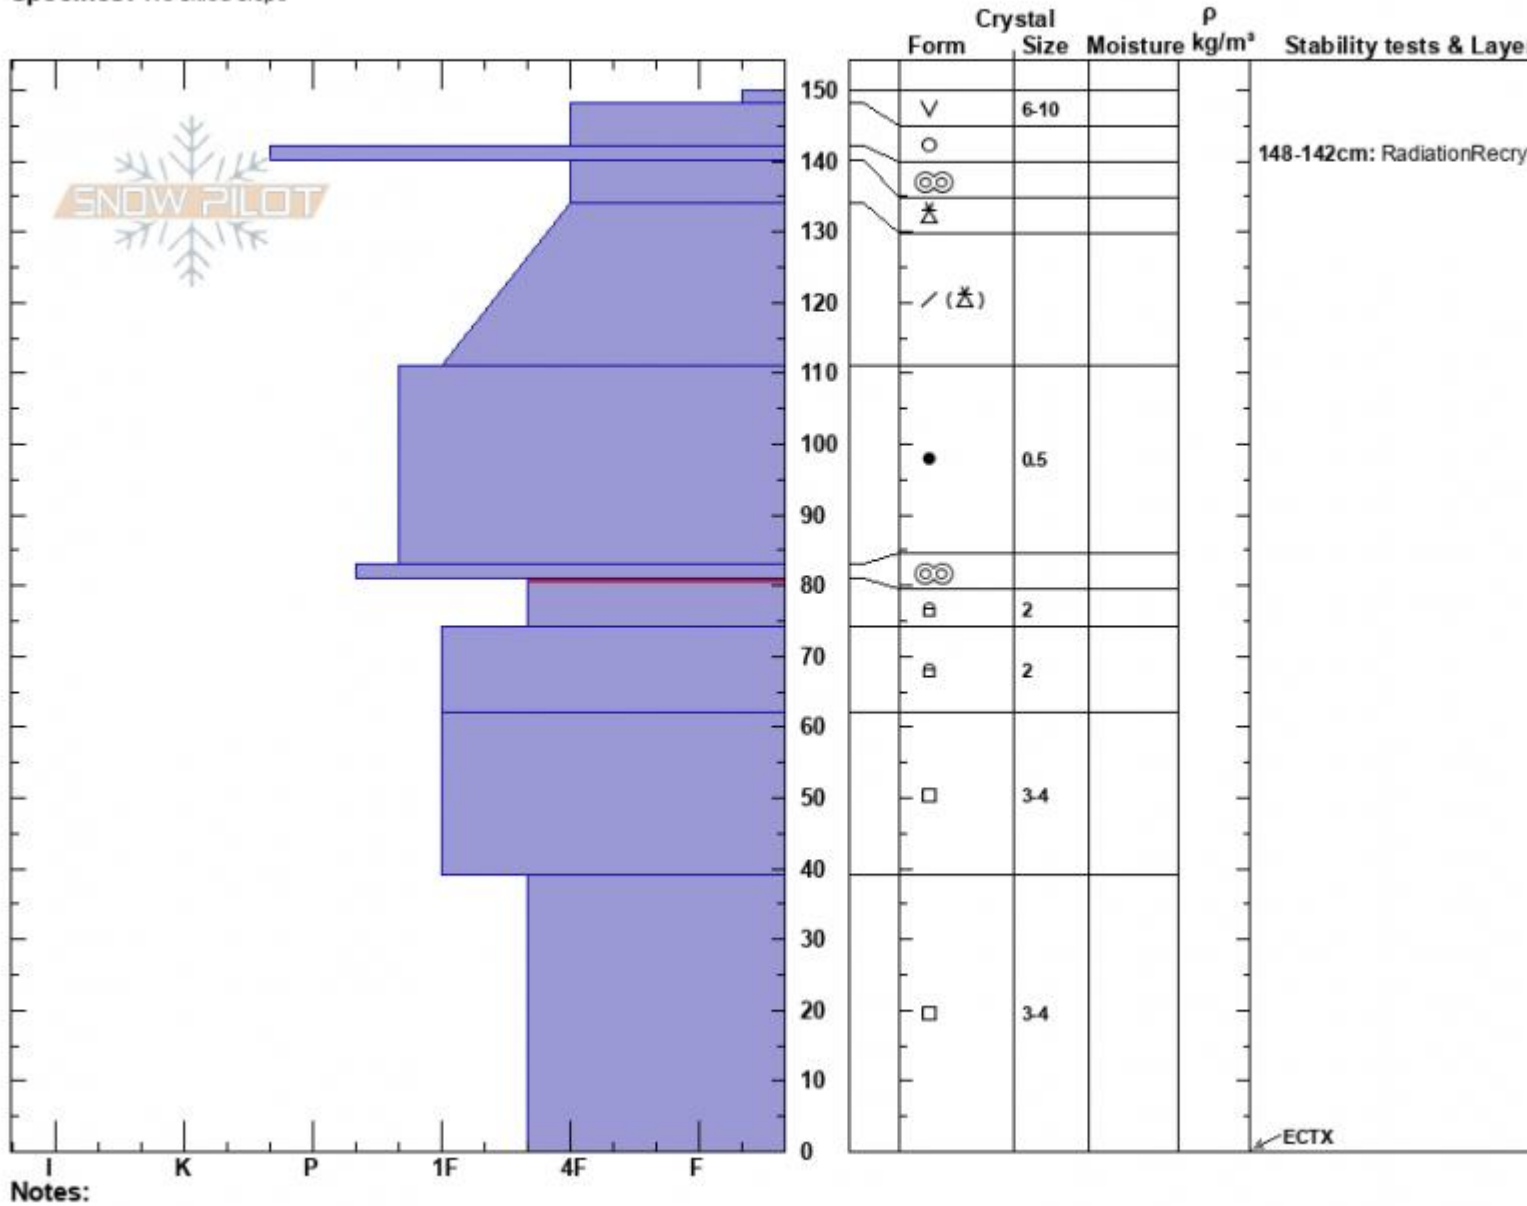

Trapper Ridge SE  
 Lionhead Range  
 MT  
 Elevation: 8975 ft  
 Aspect: 150°  
 Specifics: We skied slope

Dave Zinn  
 03/22/2023 - 1:30pm  
 Co-ord: 44.84091N, -111.34107W  
 Slope Angle: 22°  
 Wind Loading: no

Stability: Good  
 Air Temperature:  
 Sky Cover: SCT  
 Precipitation: NO  
 Wind: Calm

HS:150 **Layer Notes:**  
 148-142cm: RadiationRecrystalliz  
 81-74cm: Problematic layer

Advisory Region  
 Lionhead Range  
 Longitude  
 -111.34W  
 Latitude  
 44.84N  
 Lionhead Range, 2023-03-23