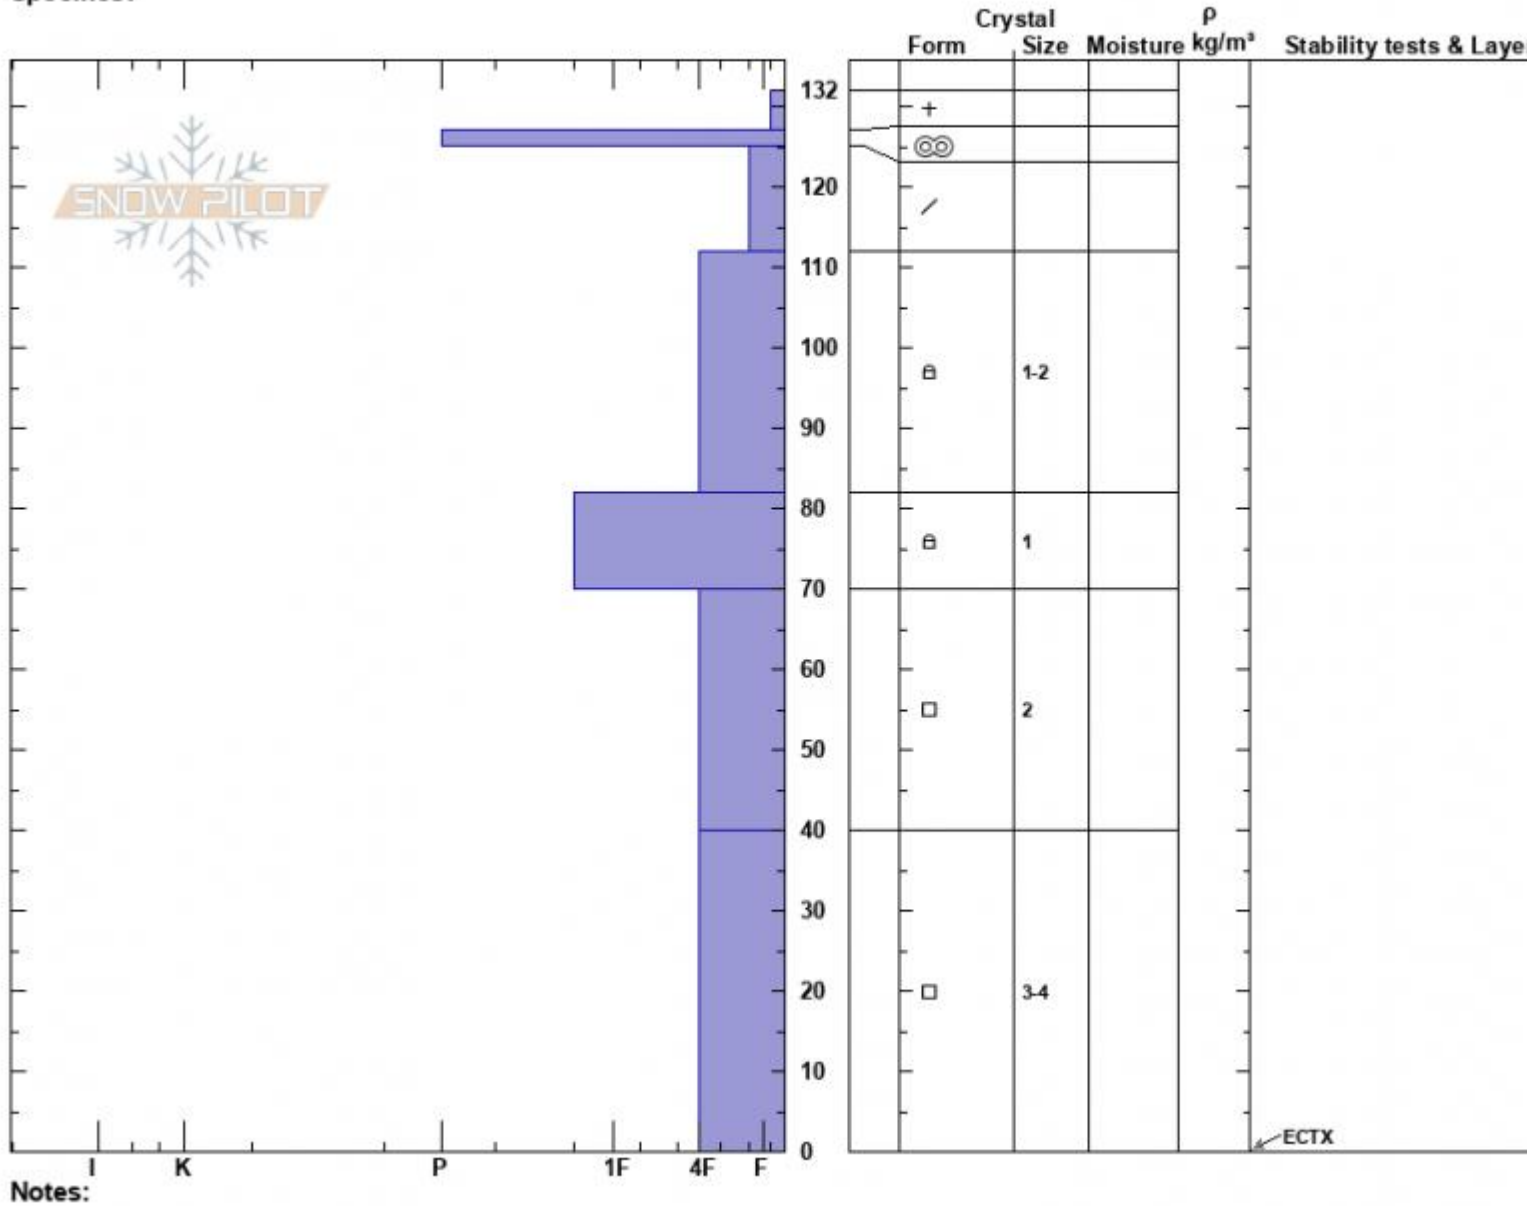

Bear Creek  
 Madison Range-N  
 MT  
 Elevation: 9460 ft  
 Aspect: 95°  
 Specifics:

Alex Haddad  
 03/21/2023 - 12:37pm  
 Co-ord: 45.18497N, -111.46707W  
 Slope Angle: 28°  
 Wind Loading: no

Stability: Fair  
 Air Temperature:  
 Sky Cover: SCT  
 Precipitation: S-1  
 Wind: Calm

HS:132 Layer Notes:  
 PF:30

Advisory Region  
 Northern Madison  
 Longitude  
 -111.38W  
 Latitude  
 45.17N  
 Northern Madison, 2023-03-21