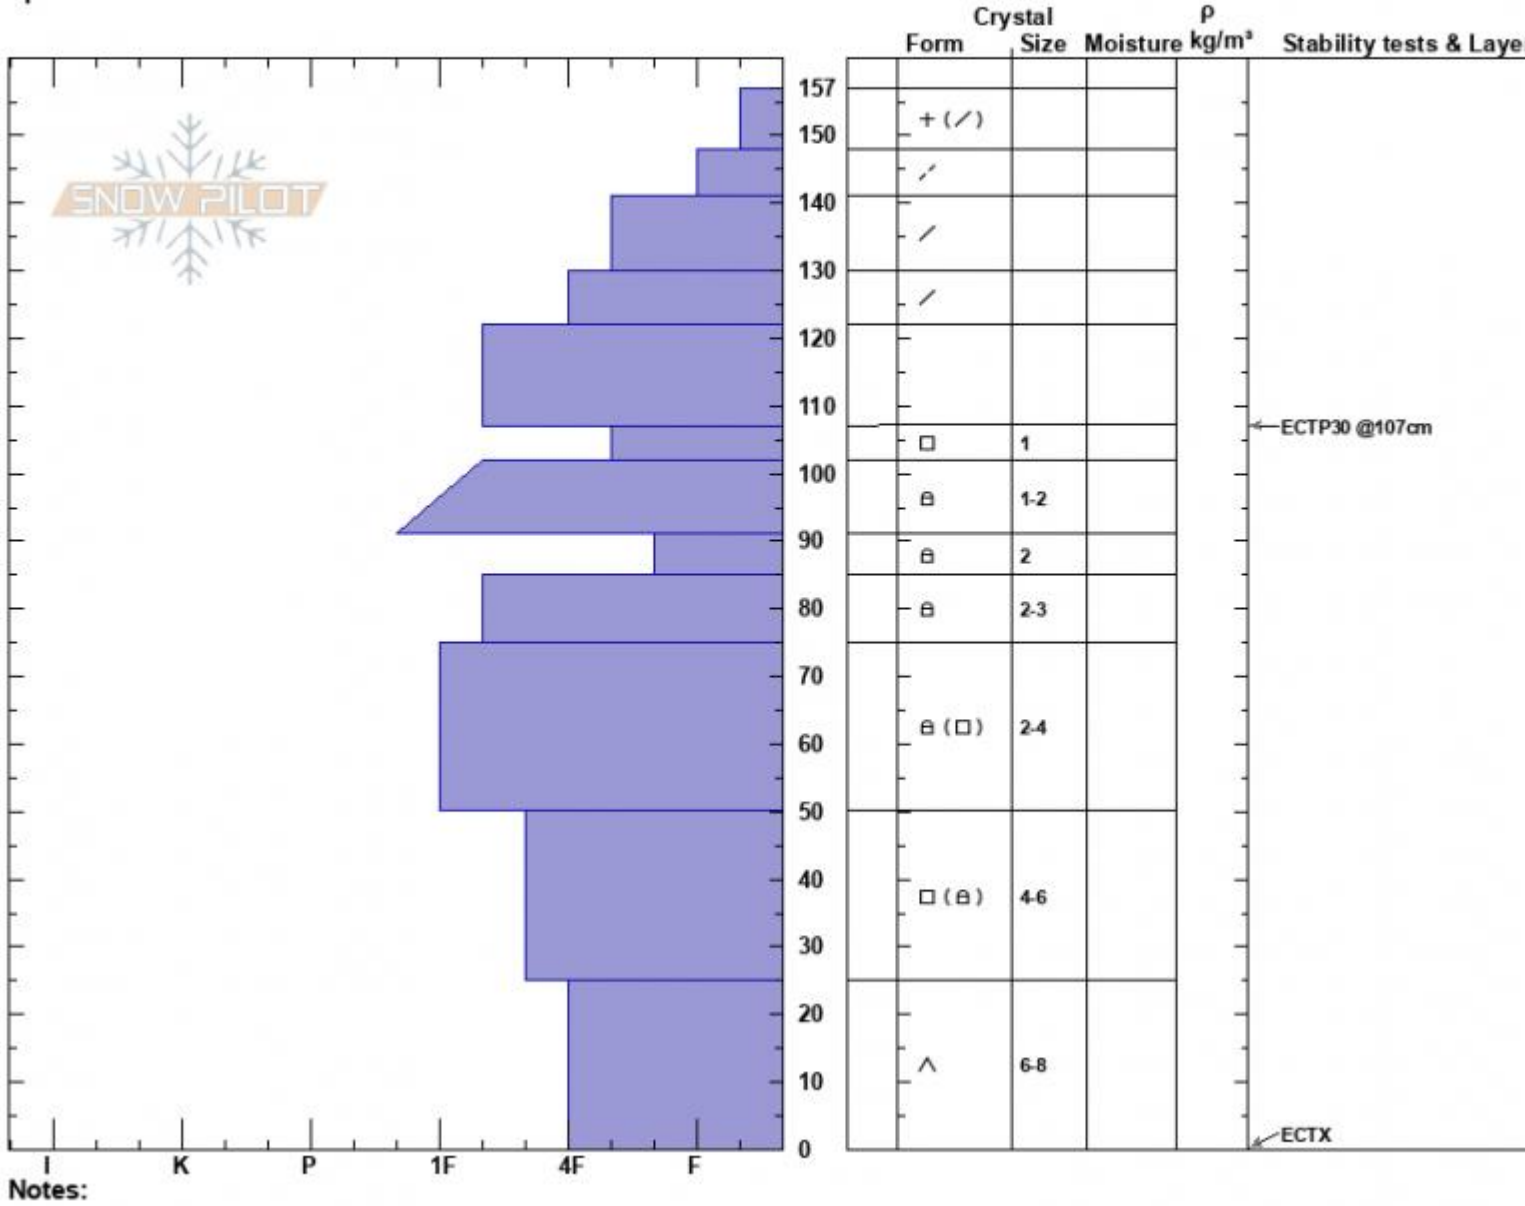

1stYellowmule/BvrCrk
 Madison Range-N
 MT
 Elevation: 9120 ft
 Aspect: 5°
 Specifics:

Alex Marienthal
 03/05/2023 - 11:00am
 Co-ord: 45.17925N, -111.36854W
 Slope Angle: 29°
 Wind Loading: yes

Stability: Fair
 Air Temperature:
 Sky Cover: OVC
 Precipitation: S-1
 Wind: SE Moderate

HS:157 **Layer Notes:**
 107-102cm:Problematic layer

Advisory Region
 Northern Madison
 Longitude
 -111.38W
 Latitude
 45.17N
 Northern Madison, 2023-03-06