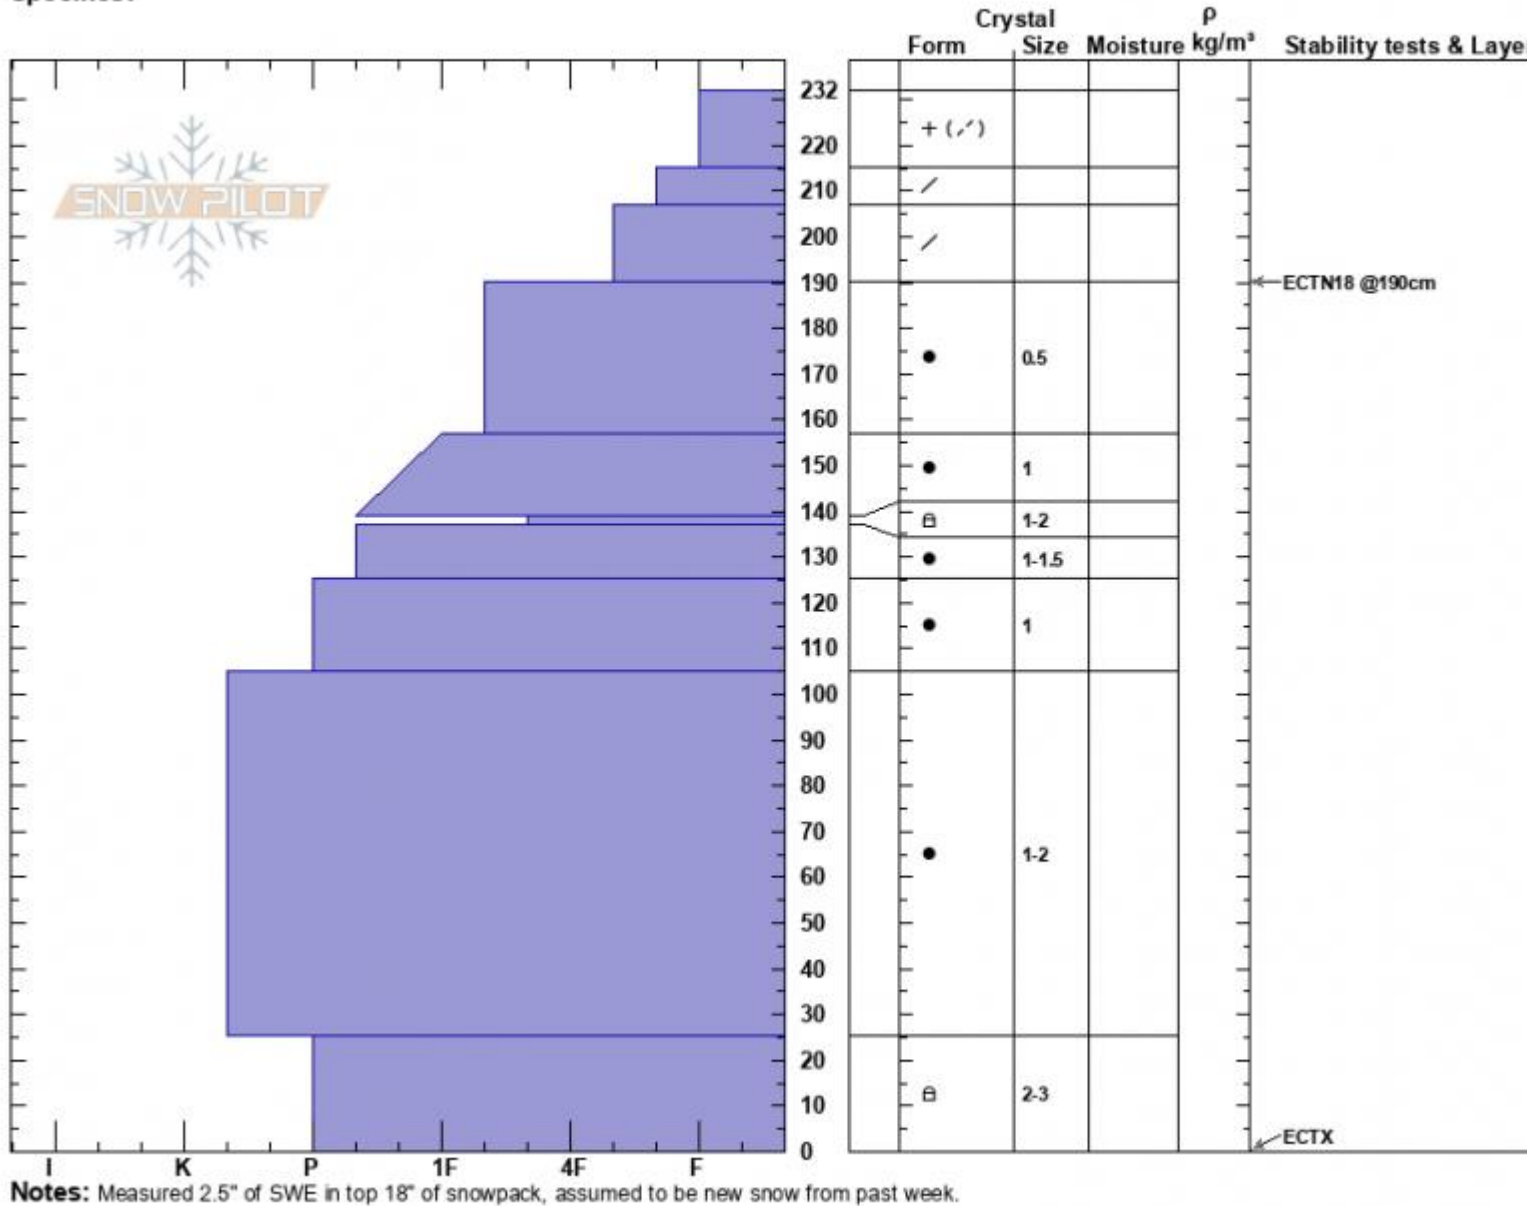

Monument Peak  
 Beartooths  
 MT  
 Elevation: 9525 ft  
 Aspect: 300°  
 Specifics:

Alex Marienthal  
 02/24/2023 - 12:01pm  
 Co-ord: 45.20119N, -110.21245W  
 Slope Angle: 23°  
 Wind Loading: yes

Stability: Fair  
 Air Temperature: -13°C  
 Sky Cover: OVC  
 Precipitation: S-1  
 Wind: SE Moderate

HS:232 Layer Notes:  
 232-215cm: Problematic layer

Advisory Region  
 Out of Advisory Area  
 Out of Advisory Area, 2023-02-25