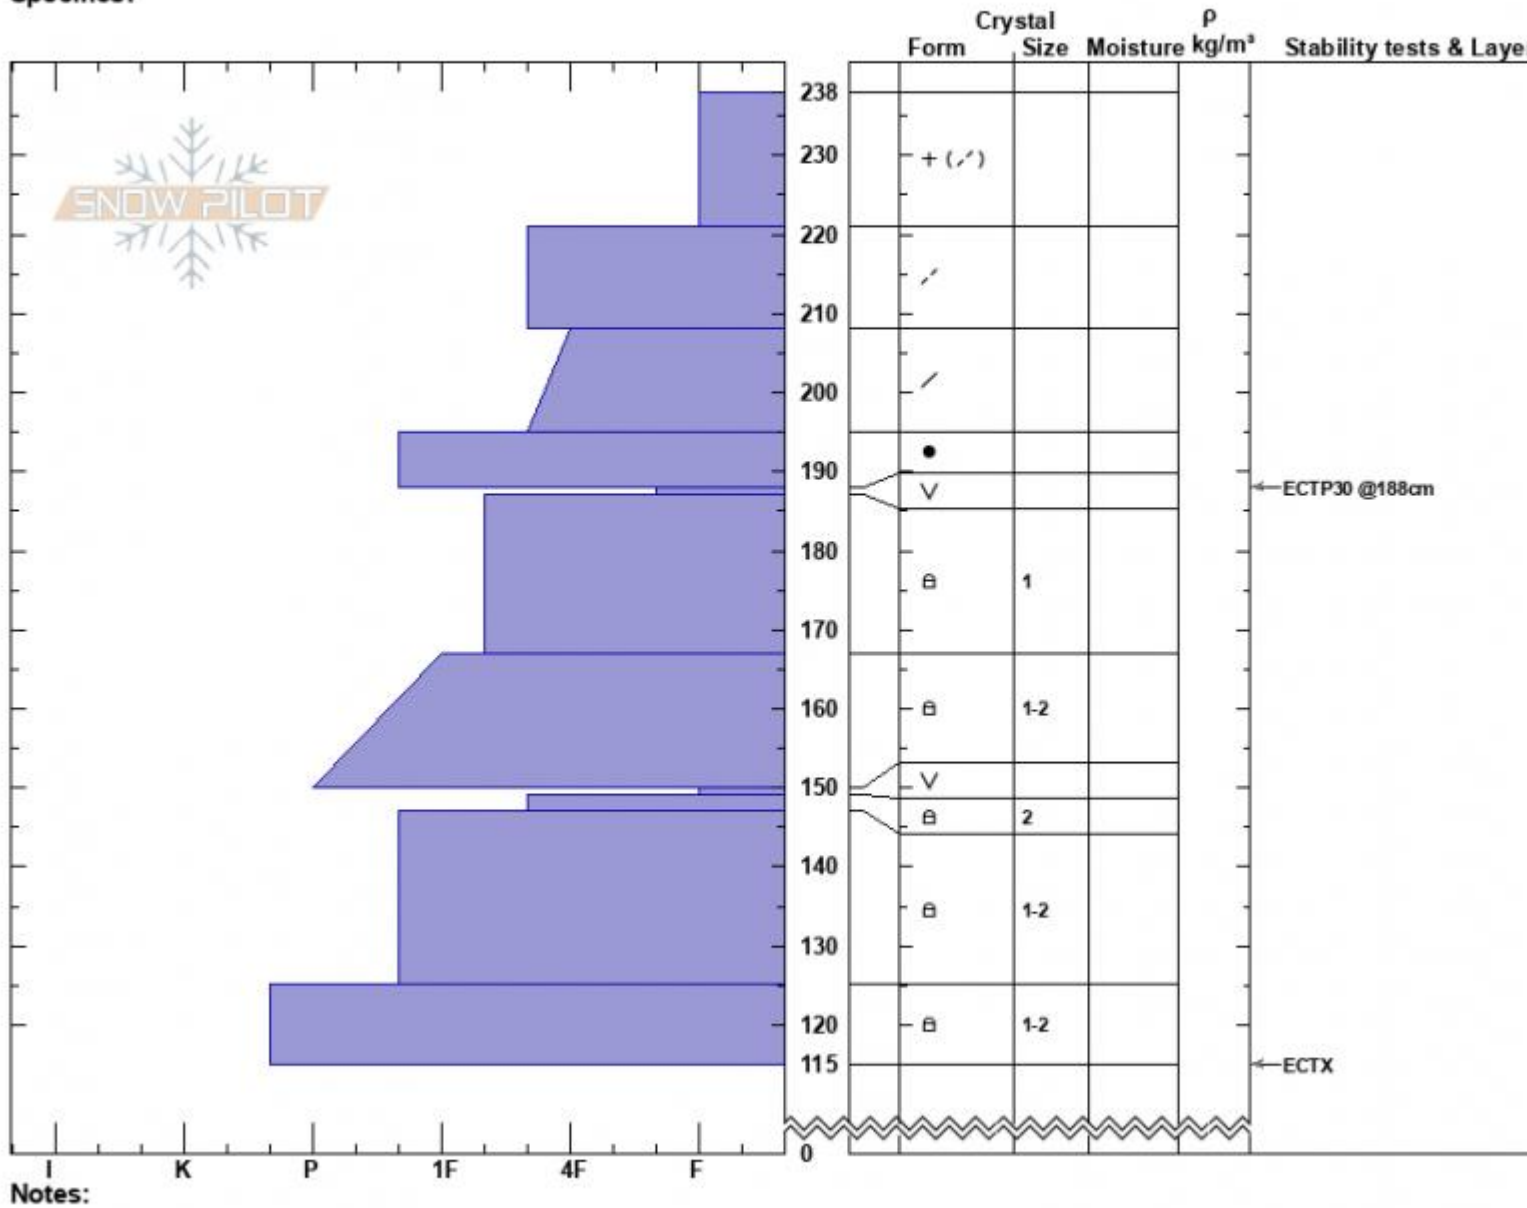

Independence Peak
 Beartooths
 MT
 Elevation: 9815 ft
 Aspect: 120°
 Specifics:

Alex Marienthal
 02/24/2023 - 1:40pm
 Co-ord: 45.20864N, -110.22116W
 Slope Angle: 17°
 Wind Loading: yes

Stability: Fair
 Air Temperature:
 Sky Cover: BKN
 Precipitation: NO
 Wind: NE Strong

HS:238 **Layer Notes:**
 238-221cm: Problematic layer

Advisory Region
 Out of Advisory Area
 Out of Advisory Area, 2023-02-25