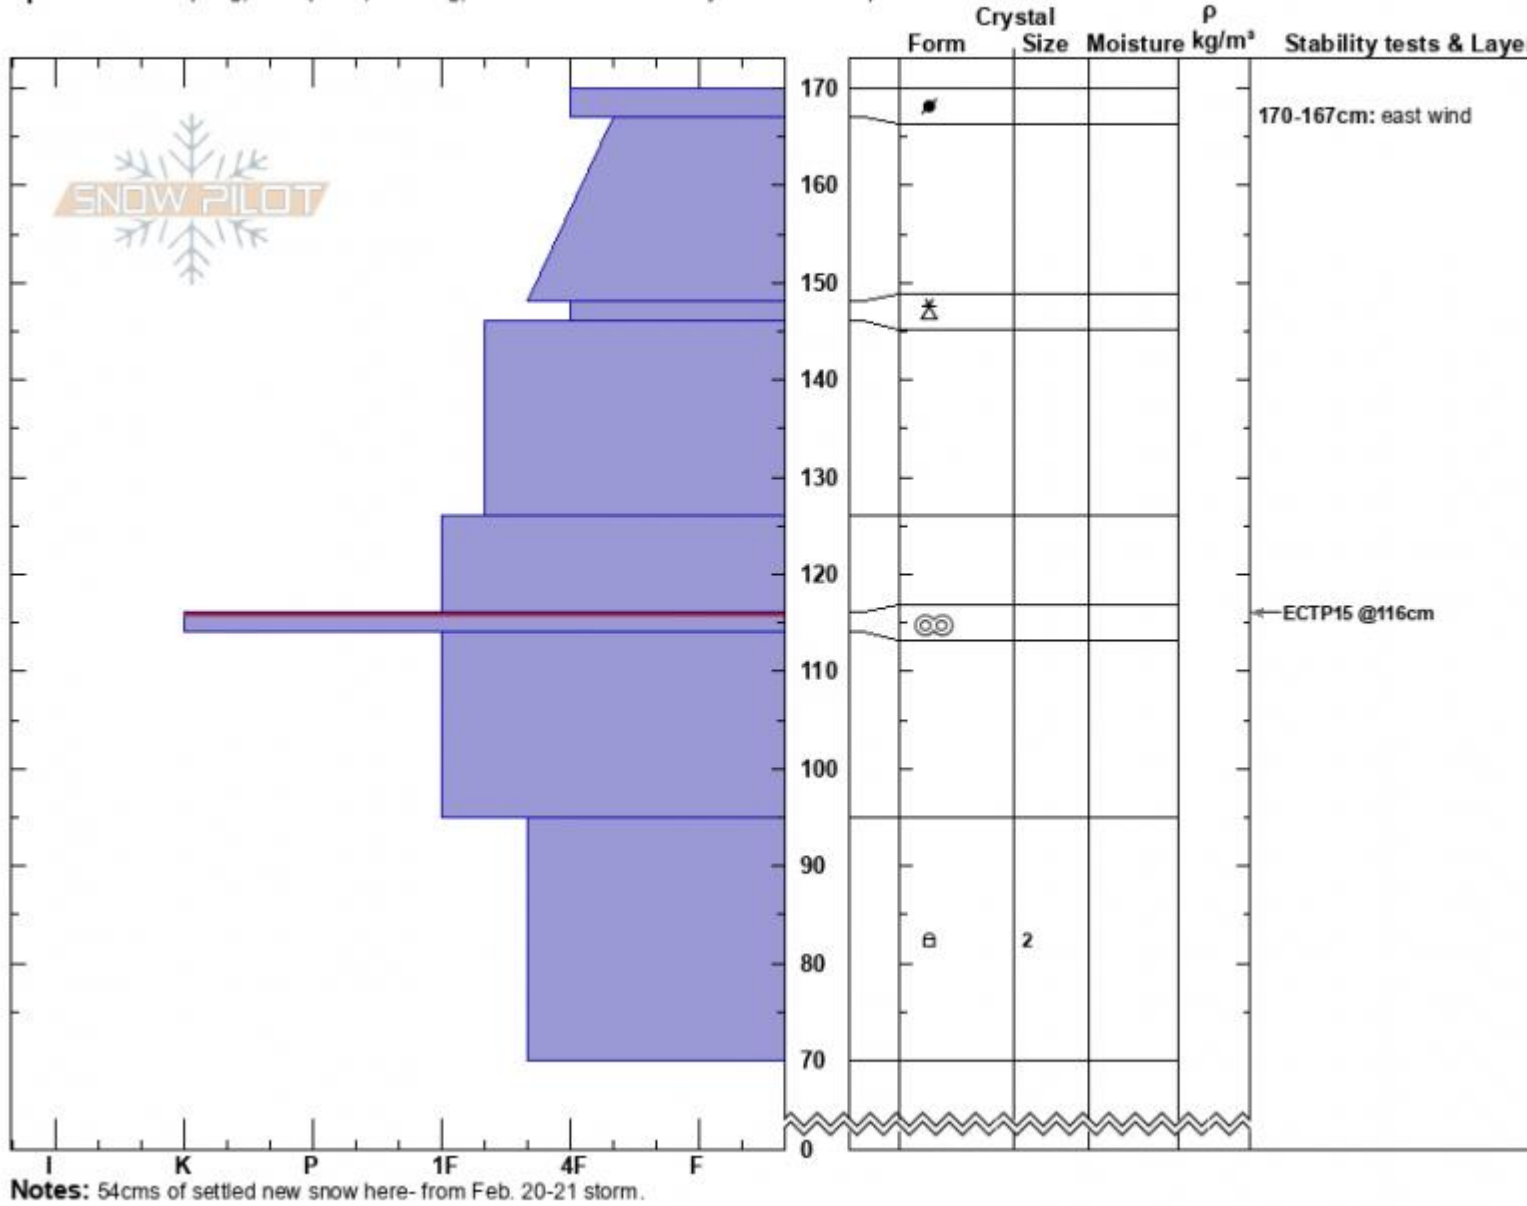

near Cooke City
 Beartooths
 MT
 Elevation: 8520 ft
 Aspect: 131°

Beau Fredlund
 02/22/2023 - 11:00am
 Co-ord: 45.00834N, -110.05807E
 Slope Angle: 26°
 Wind Loading:

Stability:
 Air Temperature:
 Sky Cover: OVC
 Precipitation:
 Wind: E Moderate

HS:170
 Layer Notes:
 170-167cm: east wind
 116-114cm: Problematic layer

Specifics: Collapsing, widespread; Cracking; Recent avalanche activity on different slopes

Advisory Region
 Cooke City
 Longitude
 -109.94W
 Latitude
 45.02N
 Cooke City, 2023-02-22