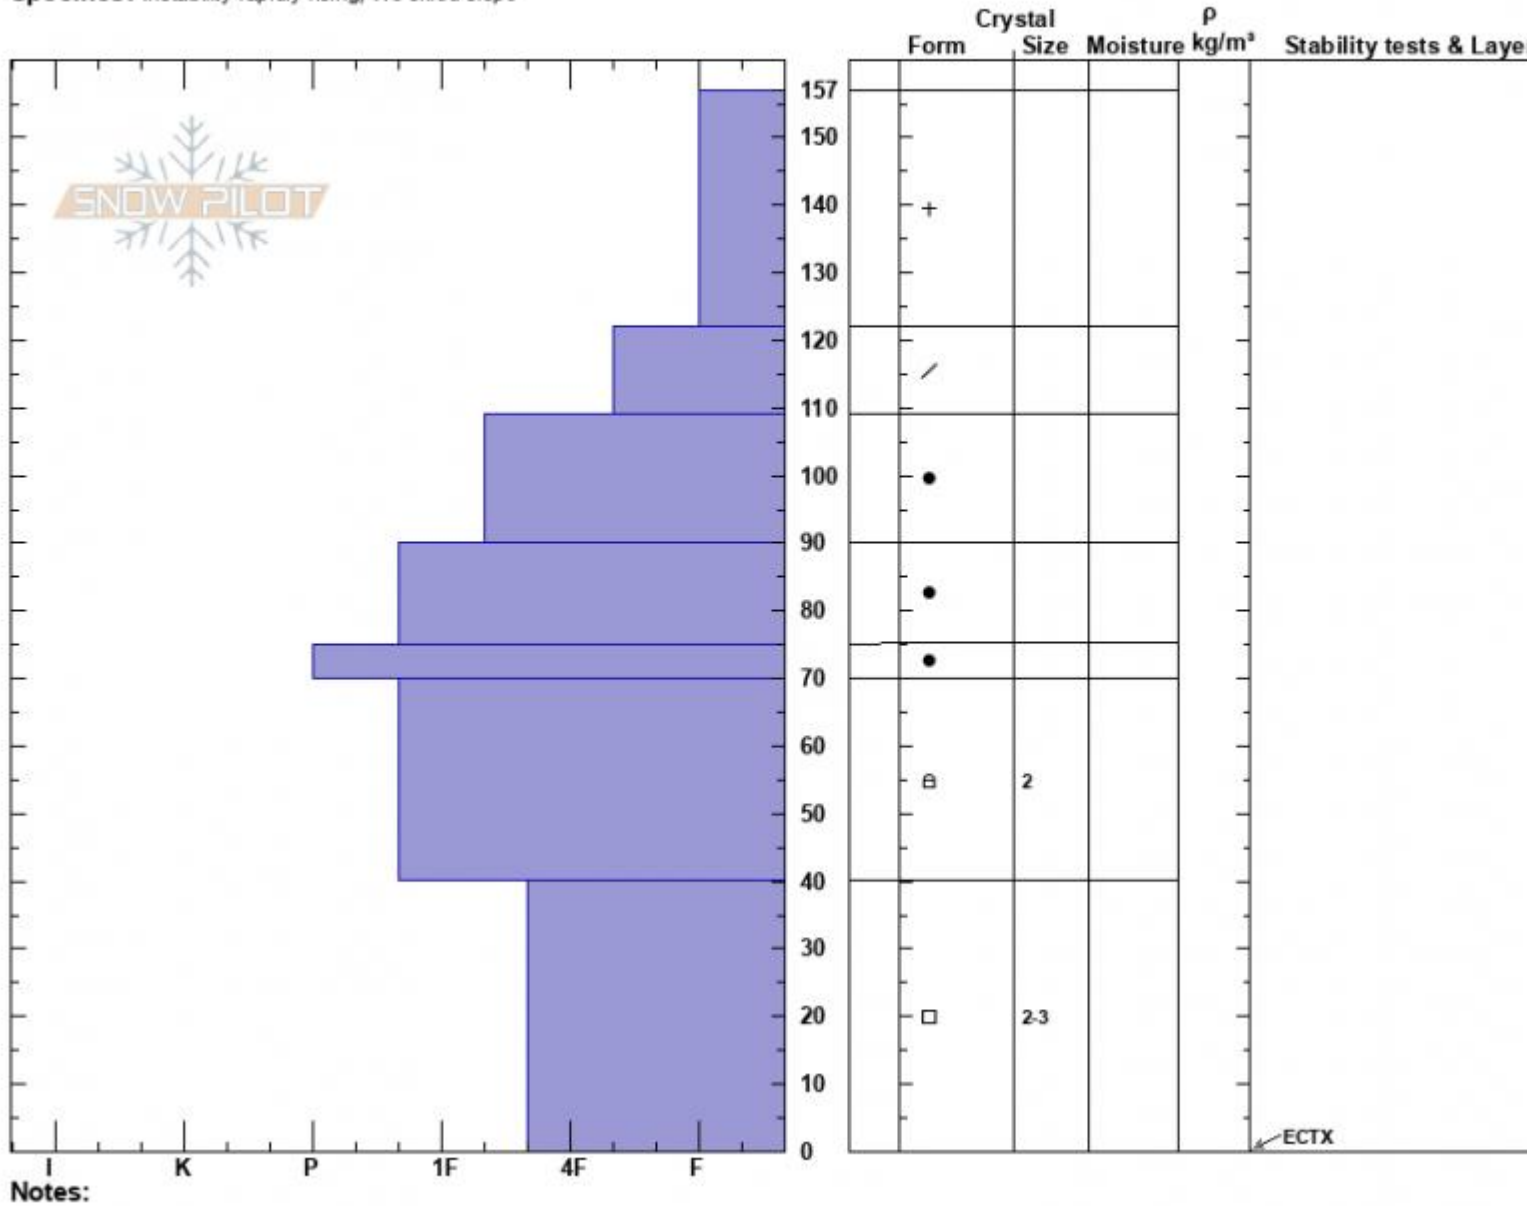

Throne (D.S.S.P.S.)  
 Bridger Range  
 MT  
 Elevation: 7569 ft  
 Aspect: 30°  
 Specifics: Instability rapidly rising, We skied slope

Alex Marienthal  
 02/19/2023 - 11:00am  
 Co-ord: 45.87689N, -110.94562W  
 Slope Angle: 10°  
 Wind Loading:

Stability: Poor  
 Air Temperature: -7.5°C  
 Sky Cover: OVC  
 Precipitation: S2  
 Wind: SW Moderate  
 HS:157  
 PF:55 157-122cm:Problematic layer

Advisory Region  
 Bridger Range  
 Longitude  
 -110.95W  
 Latitude  
 45.88N  
 Bridger Range, 2023-02-19