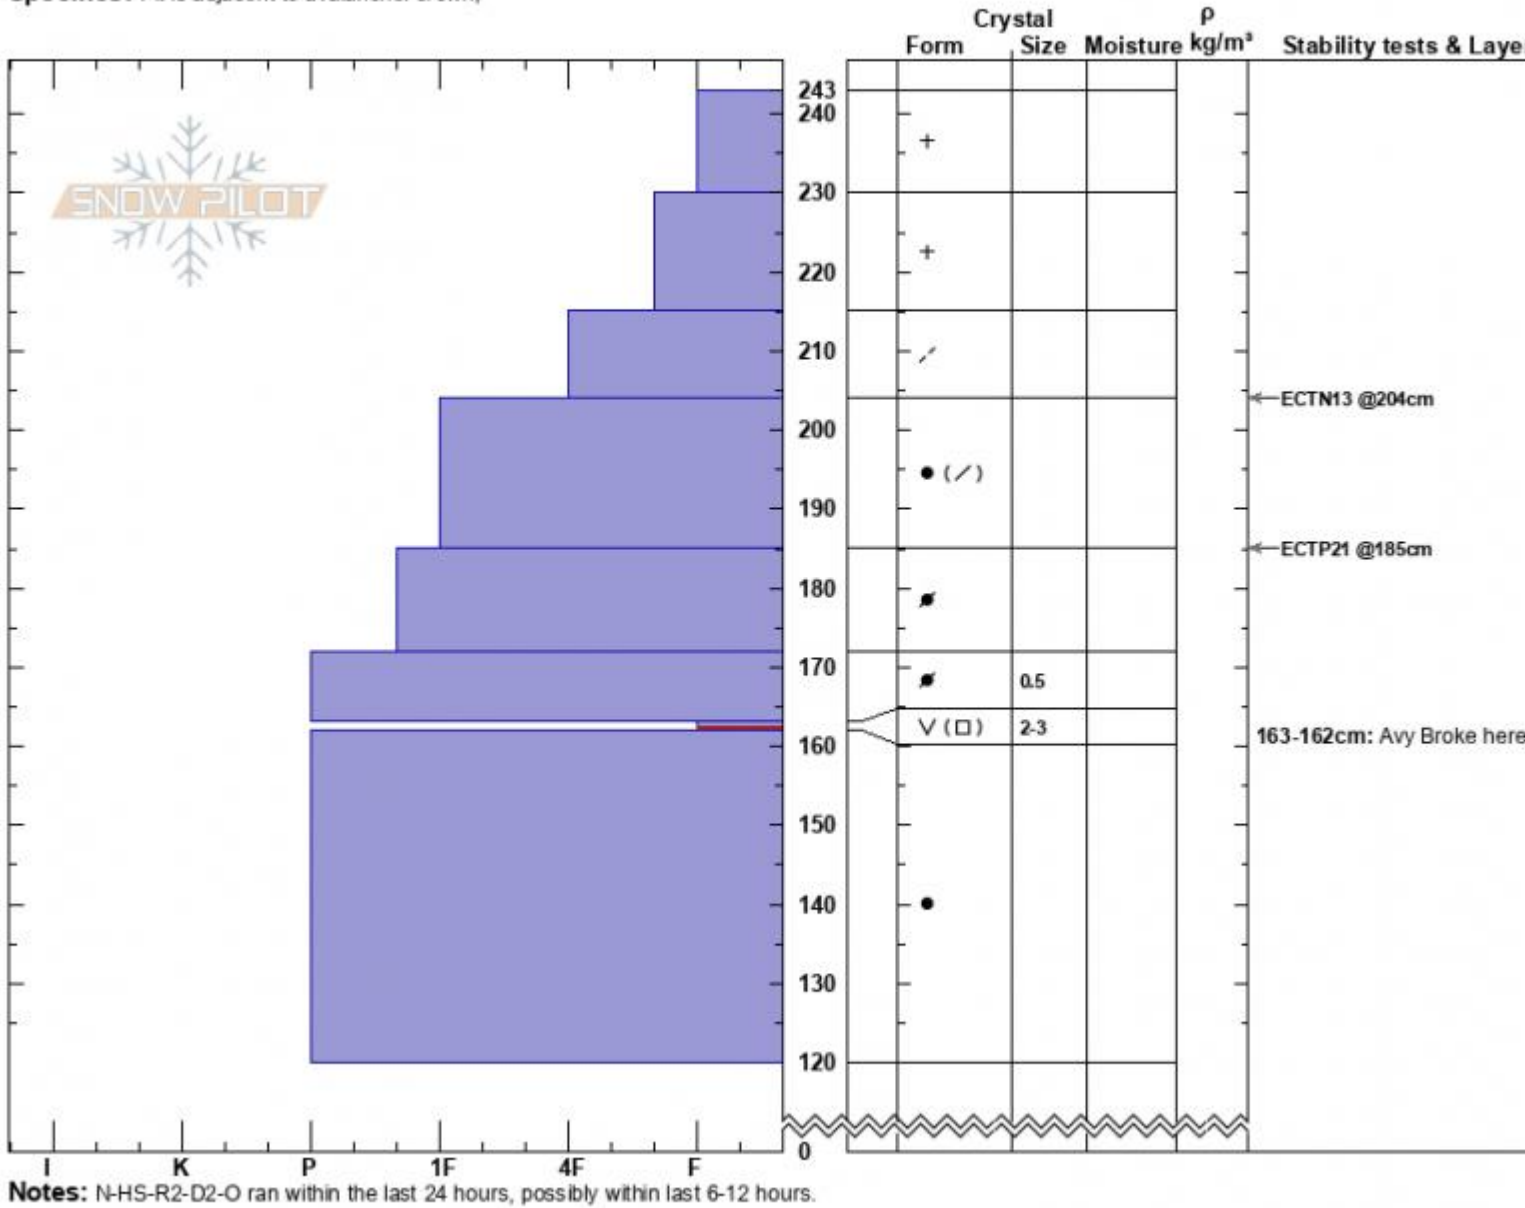

Sunlight Basin, Crown
 Madison Range-S
 MT
 Elevation: 9469 ft
 Aspect: 75°
 Specifics: Pit is adjacent to avalanche: crown;

Alex Marienthal
 01/28/2023 - 11:25am
 Co-ord: 44.97474N, -111.31396W
 Slope Angle: 37°
 Wind Loading: previous

Stability: Poor
 Air Temperature: -17°C
 Sky Cover: OVC
 Precipitation: S-1
 Wind: NE Calm

HS:243
Layer Notes:
 163-162cm: Avy Broke here
 163-162cm: Problematic layer

Advisory Region
 Southern Madison
 Longitude
 -111.31W
 Latitude
 44.97N

Avalanche Details: [Many natural slides in Taylor Fork Southern Madison, 2023-01-28](#)