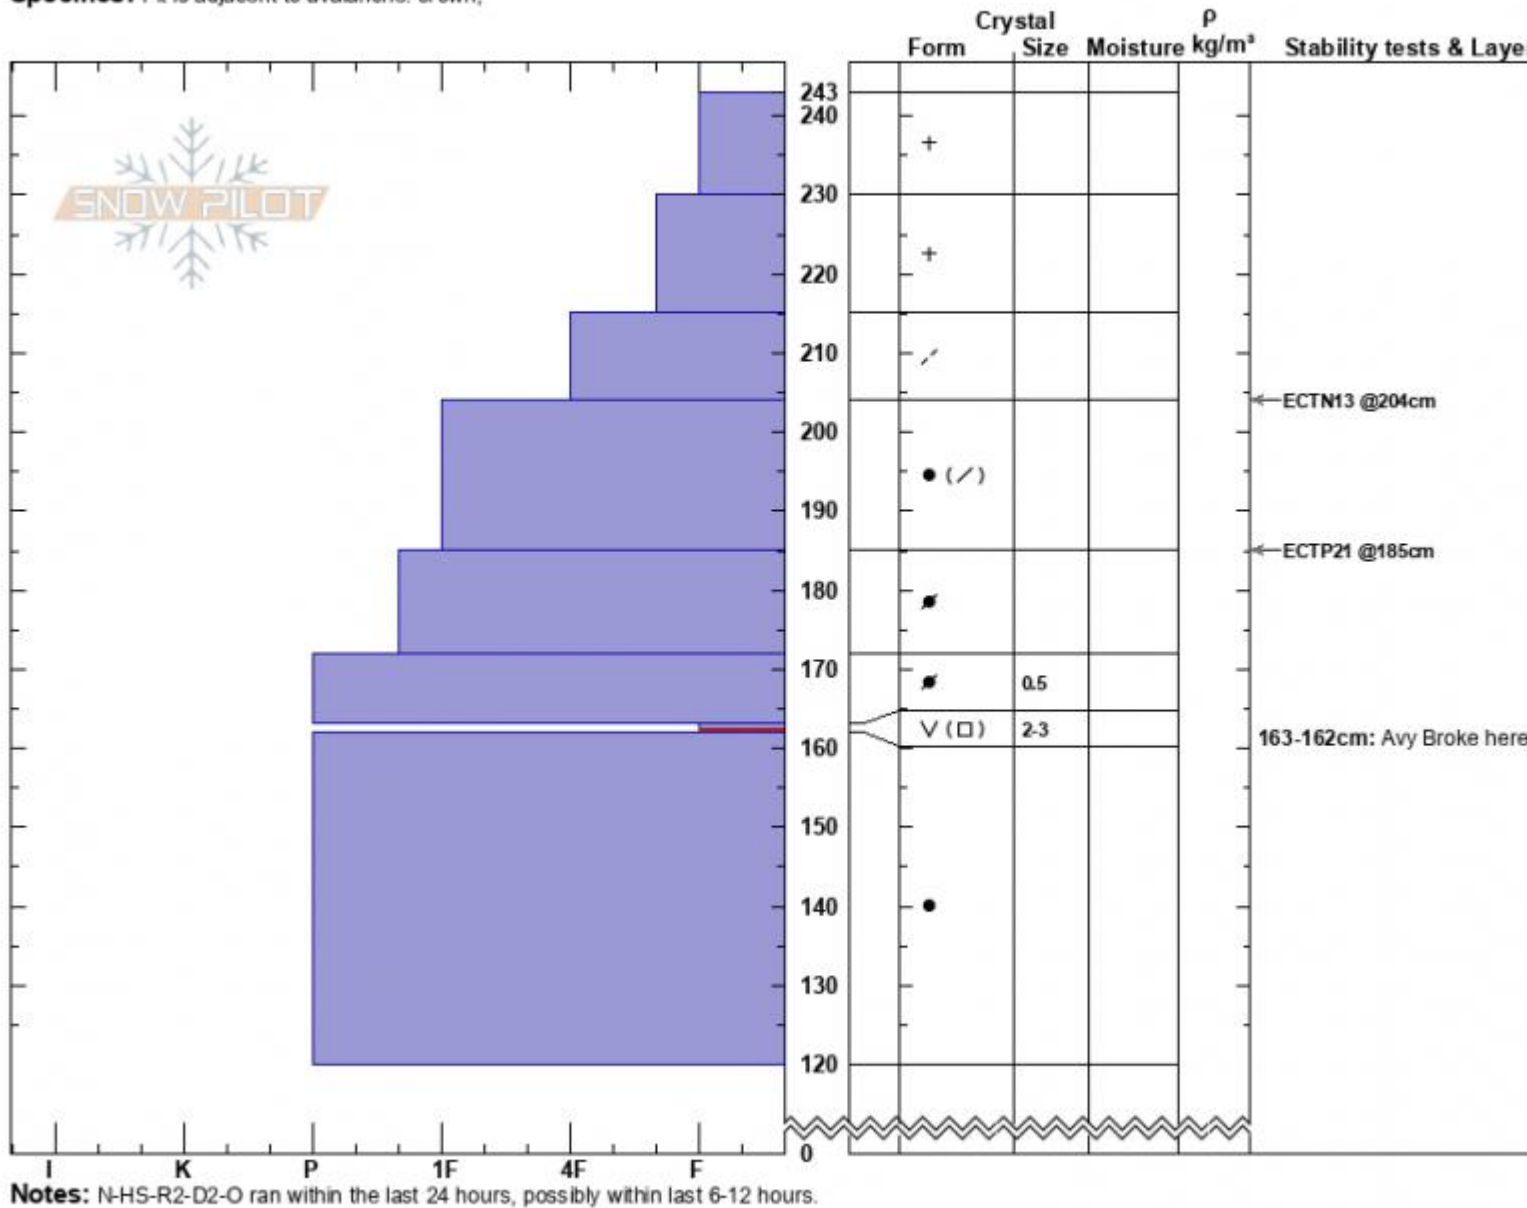

Sunlight Basin, Crown
 Madison Range-S
 MT
 Elevation: 9469 ft
 Aspect: 75°
 Specifics: Pit is adjacent to avalanche: crown;

Alex Marienthal
 01/28/2023 - 11:25am
 Co-ord: 44.97474N, -111.31396W
 Slope Angle: 37°
 Wind Loading: previous

Stability: Poor
 Air Temperature: -17°C
 Sky Cover: OVC
 Precipitation: S-1
 Wind: NE Calm

HS:243 Layer Notes:
 163-162cm: Avy Broke here
 163-162cm: Problematic layer

Advisory Region
 Southern Madison
 Longitude
 -111.31W
 Latitude
 44.97N

Avalanche Details: [Many natural slides in Taylor Fork Southern Madison, 2023-01-28](#)