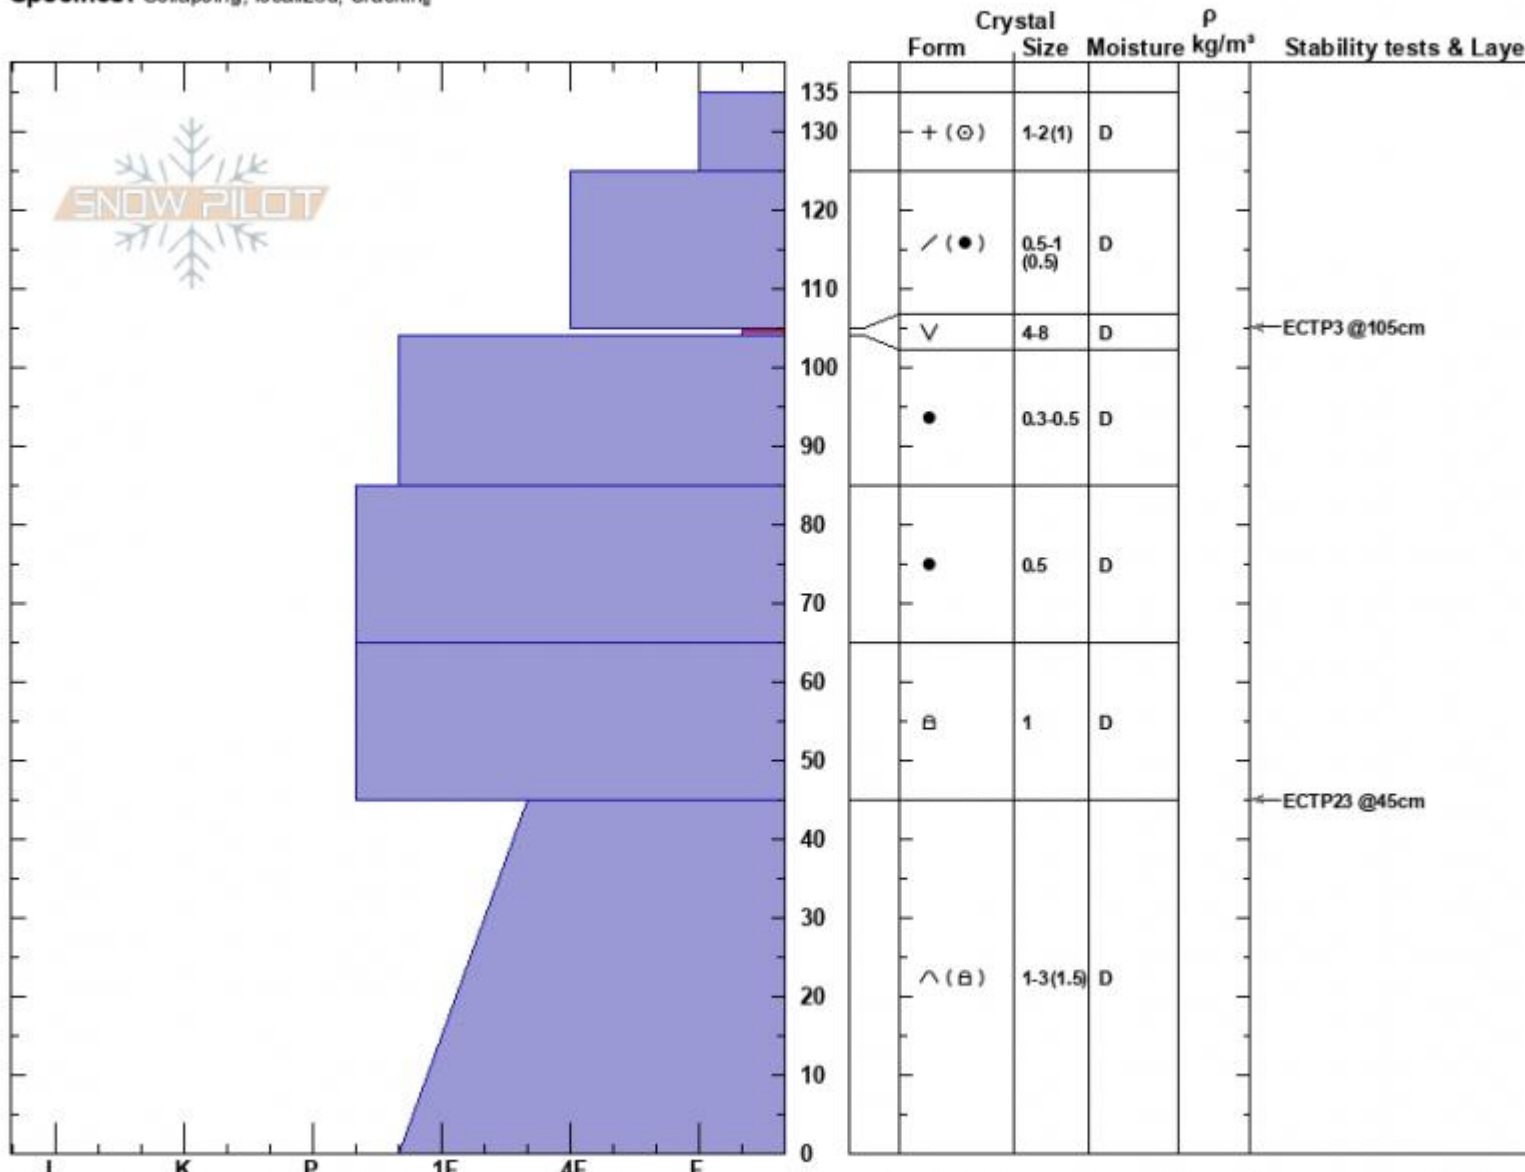

Hebgen/Trappers
 Madison Range-S
 MT
 Elevation: 2779 m
 Aspect: 115°
 Specifics: Collapsing, localized; Cracking

Karl Birkeland
 01/11/2023 - 2:00pm
 Co-ord: 44.83274N, -111.34953W
 Slope Angle: 18°
 Wind Loading: no

Stability: Poor
 Air Temperature:
 Sky Cover: SCT
 Precipitation: NO
 Wind: Calm

HS:135 **Layer Notes:**
 105-104cm: Problematic layer

Notes: Whumpf triggered up near the ridge. Appeared to collapse on surface hoar layer. Depths in this zone were variable as there were some old fallen trees.

Advisory Region
 Lionhead Range
 Longitude
 -111.34W
 Latitude
 44.84N
Avalanche Details: [Whumpf on Surface hoar at Hebgen](#)
 Lionhead Range, 2023-01-12